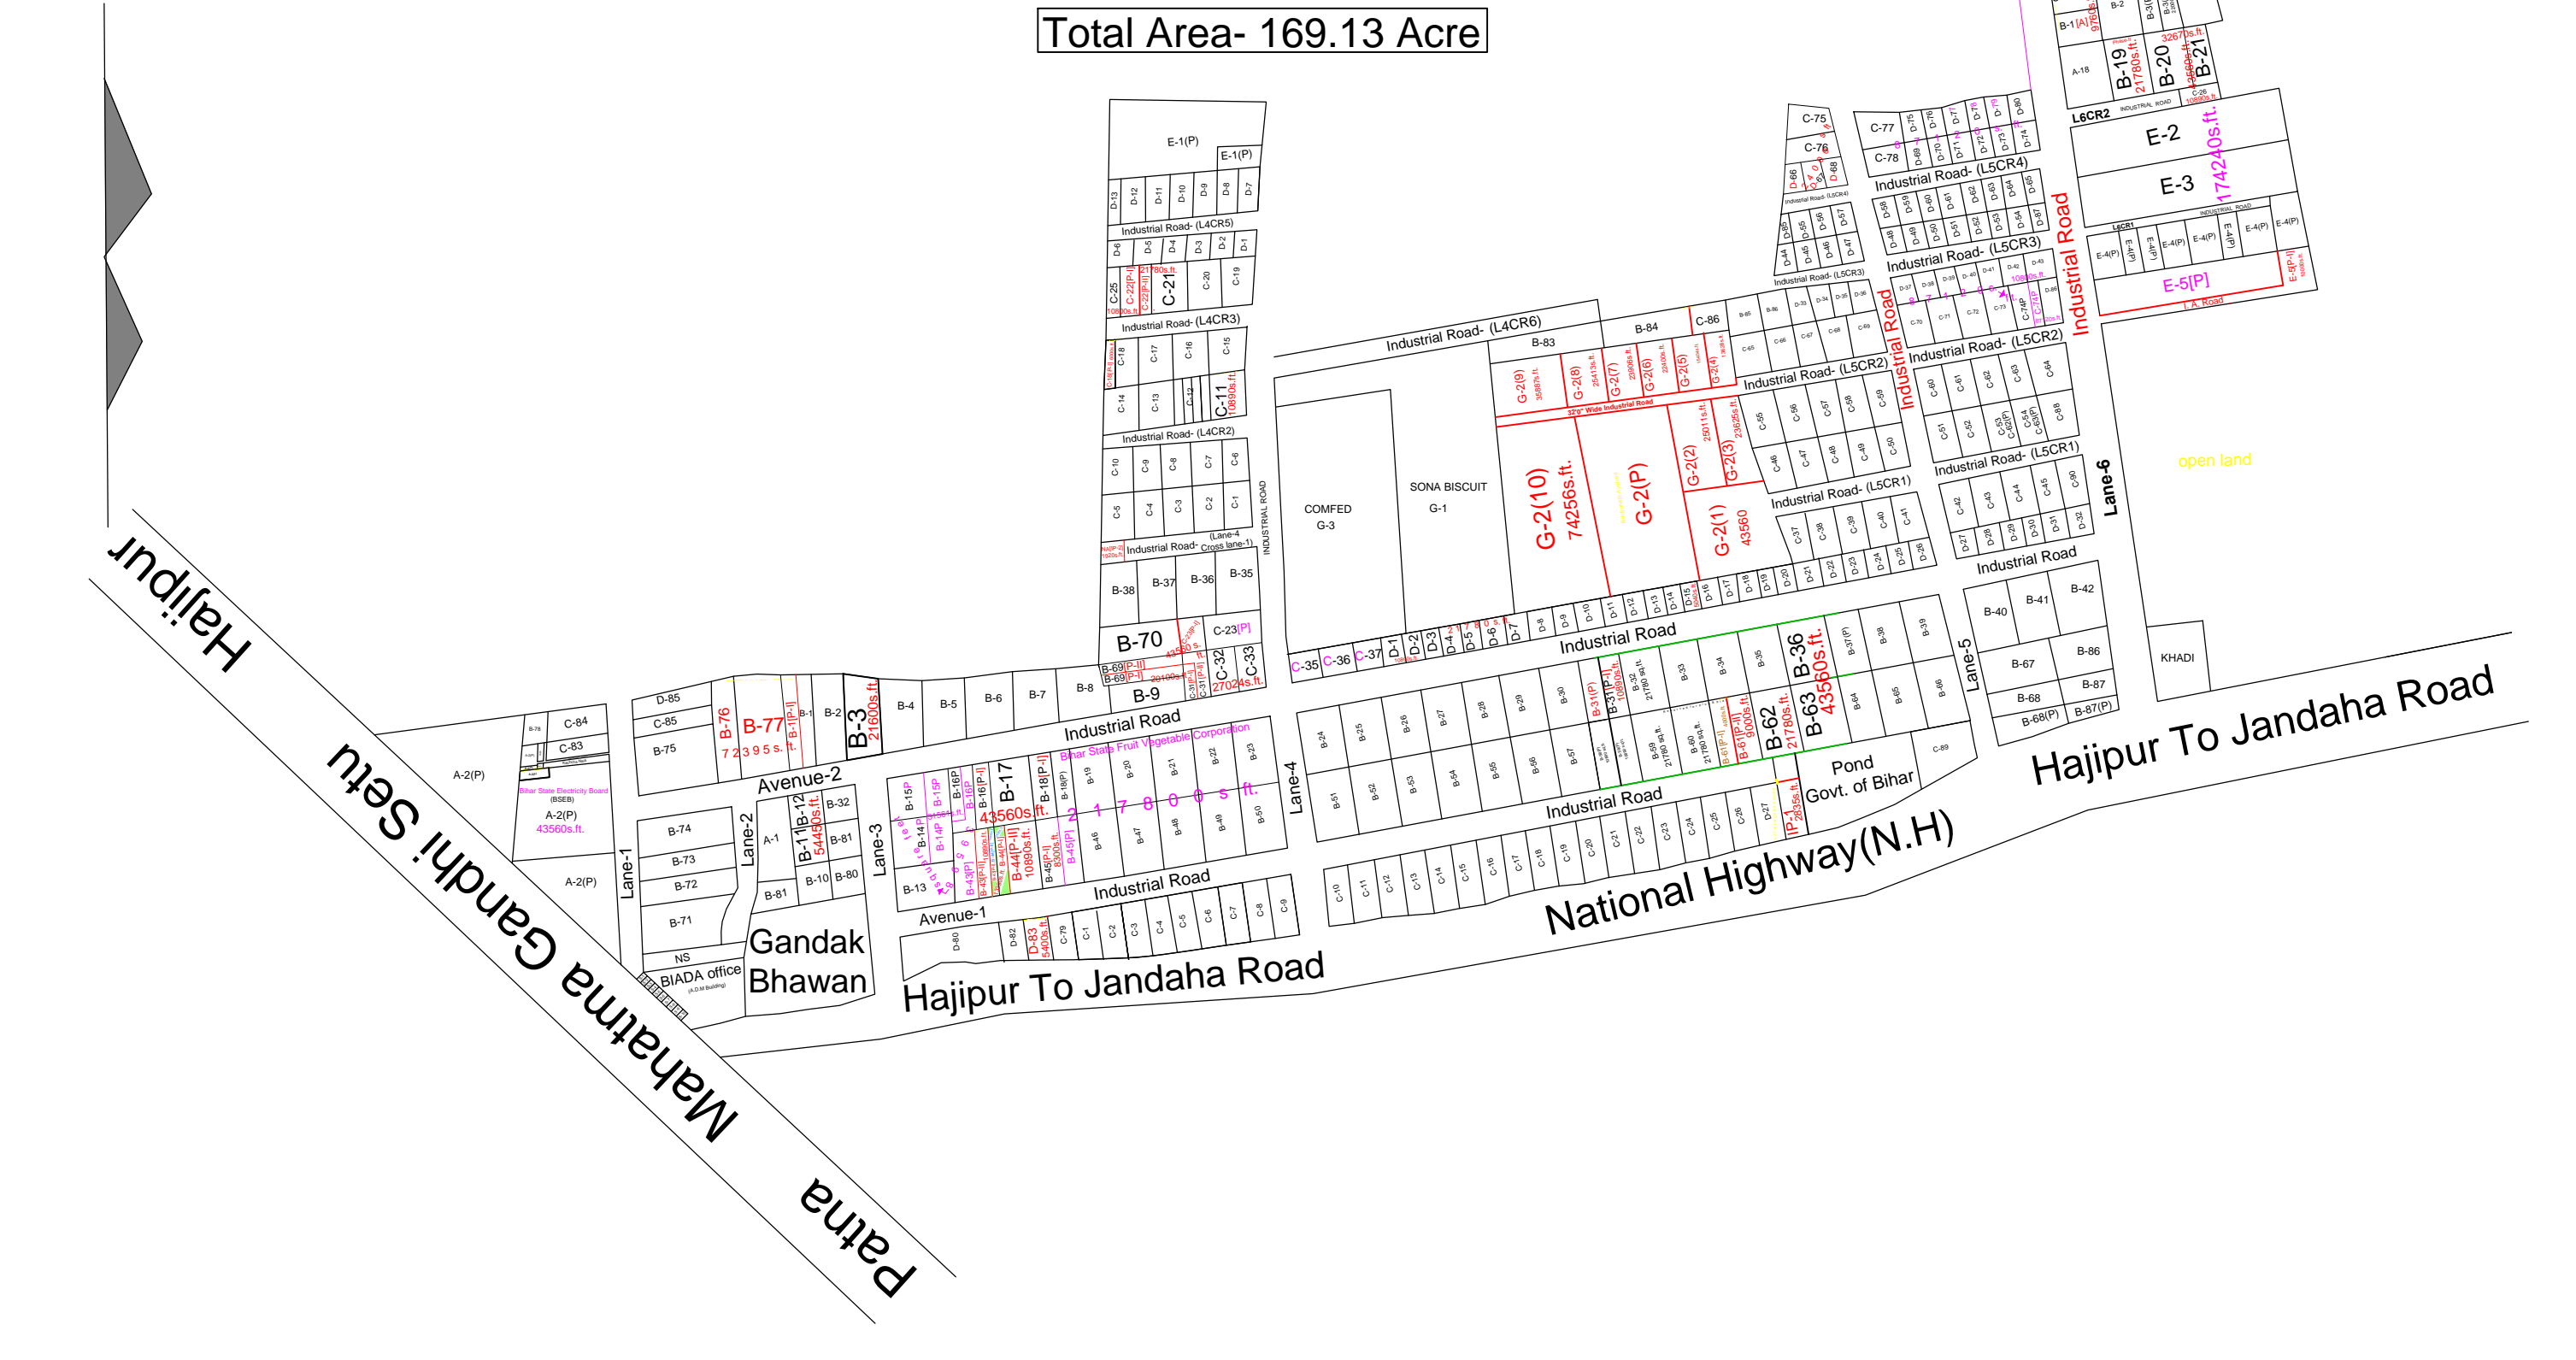

# INDUSTRIAL AREA HAJIPUR, VAISHALI

Total Area- 169.13 Acre

N

Hajipur

Mahatma Gandhi Setu

Patna

Amin Patna	Draftsman	Asstt. Area Manager I.A. Hajipur	D.G.M Hajipur Cluster