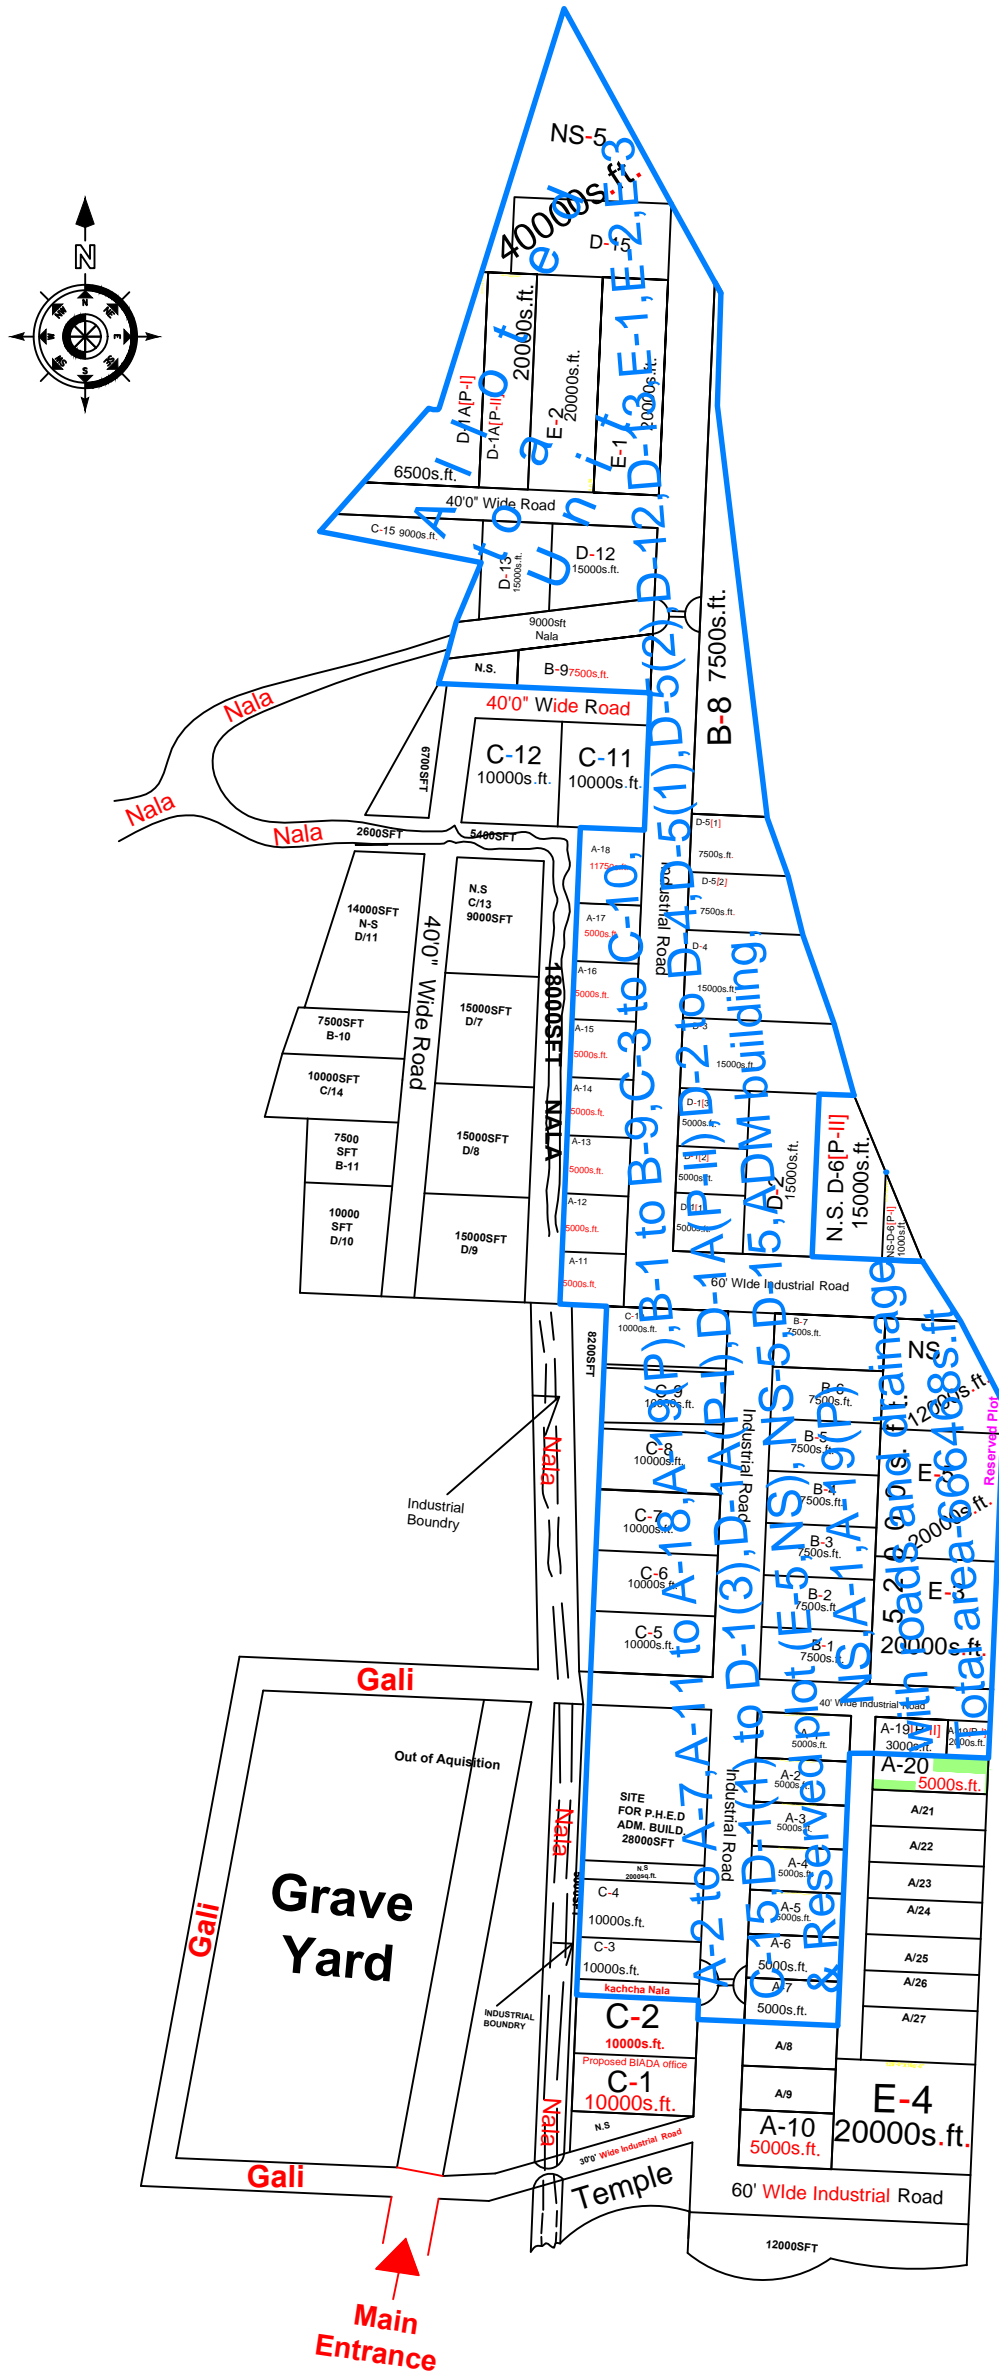

INDUSTRIAL AREA JAMALPUR, MUNGER

Total Area- 24.00 Acre

Amin Muzaffarpur	Draftsman	Asstt. Area Manager I.A. Jamalpur	D.G.M Begusarai Cluster