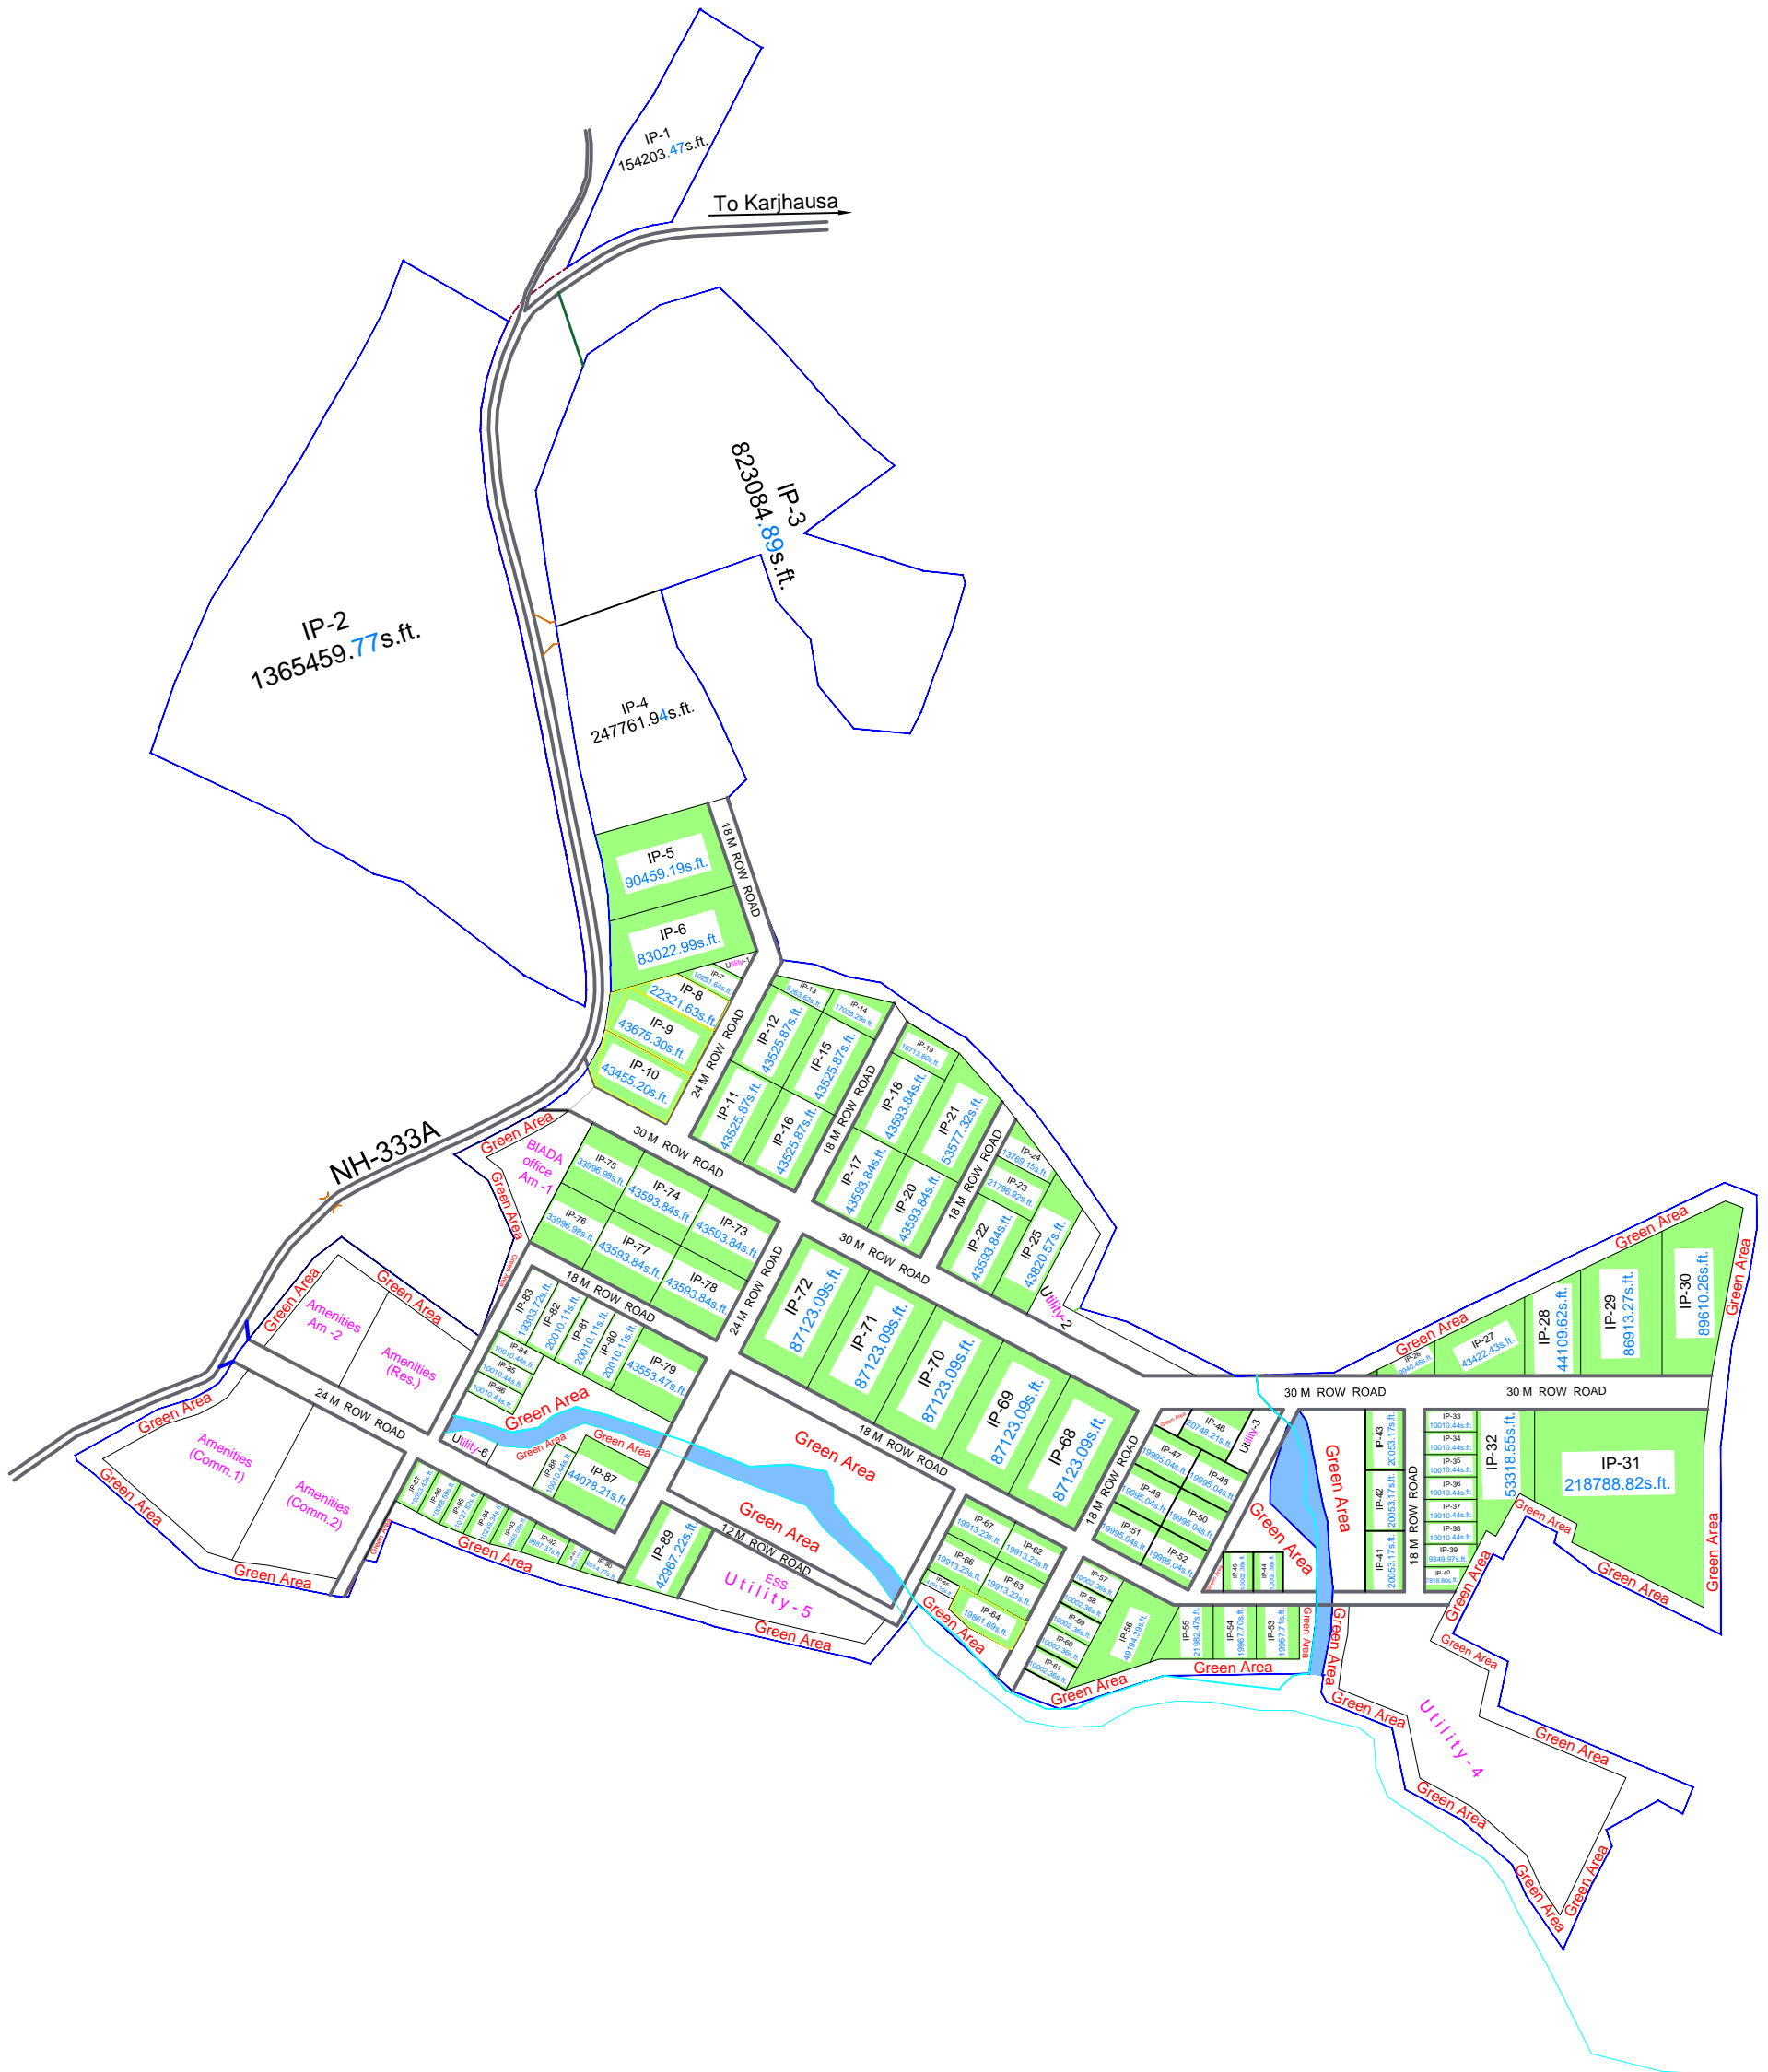

INDUSTRIAL AREA KATORIA

(Area : 200 Acre)

AMIN Bhagalpur, Cluster			AREA MANAGER Bhagalpur, Cluster			DGM Bhagalpur, Cluster			Drawing No: 01		
									Date: 05-03-2026		