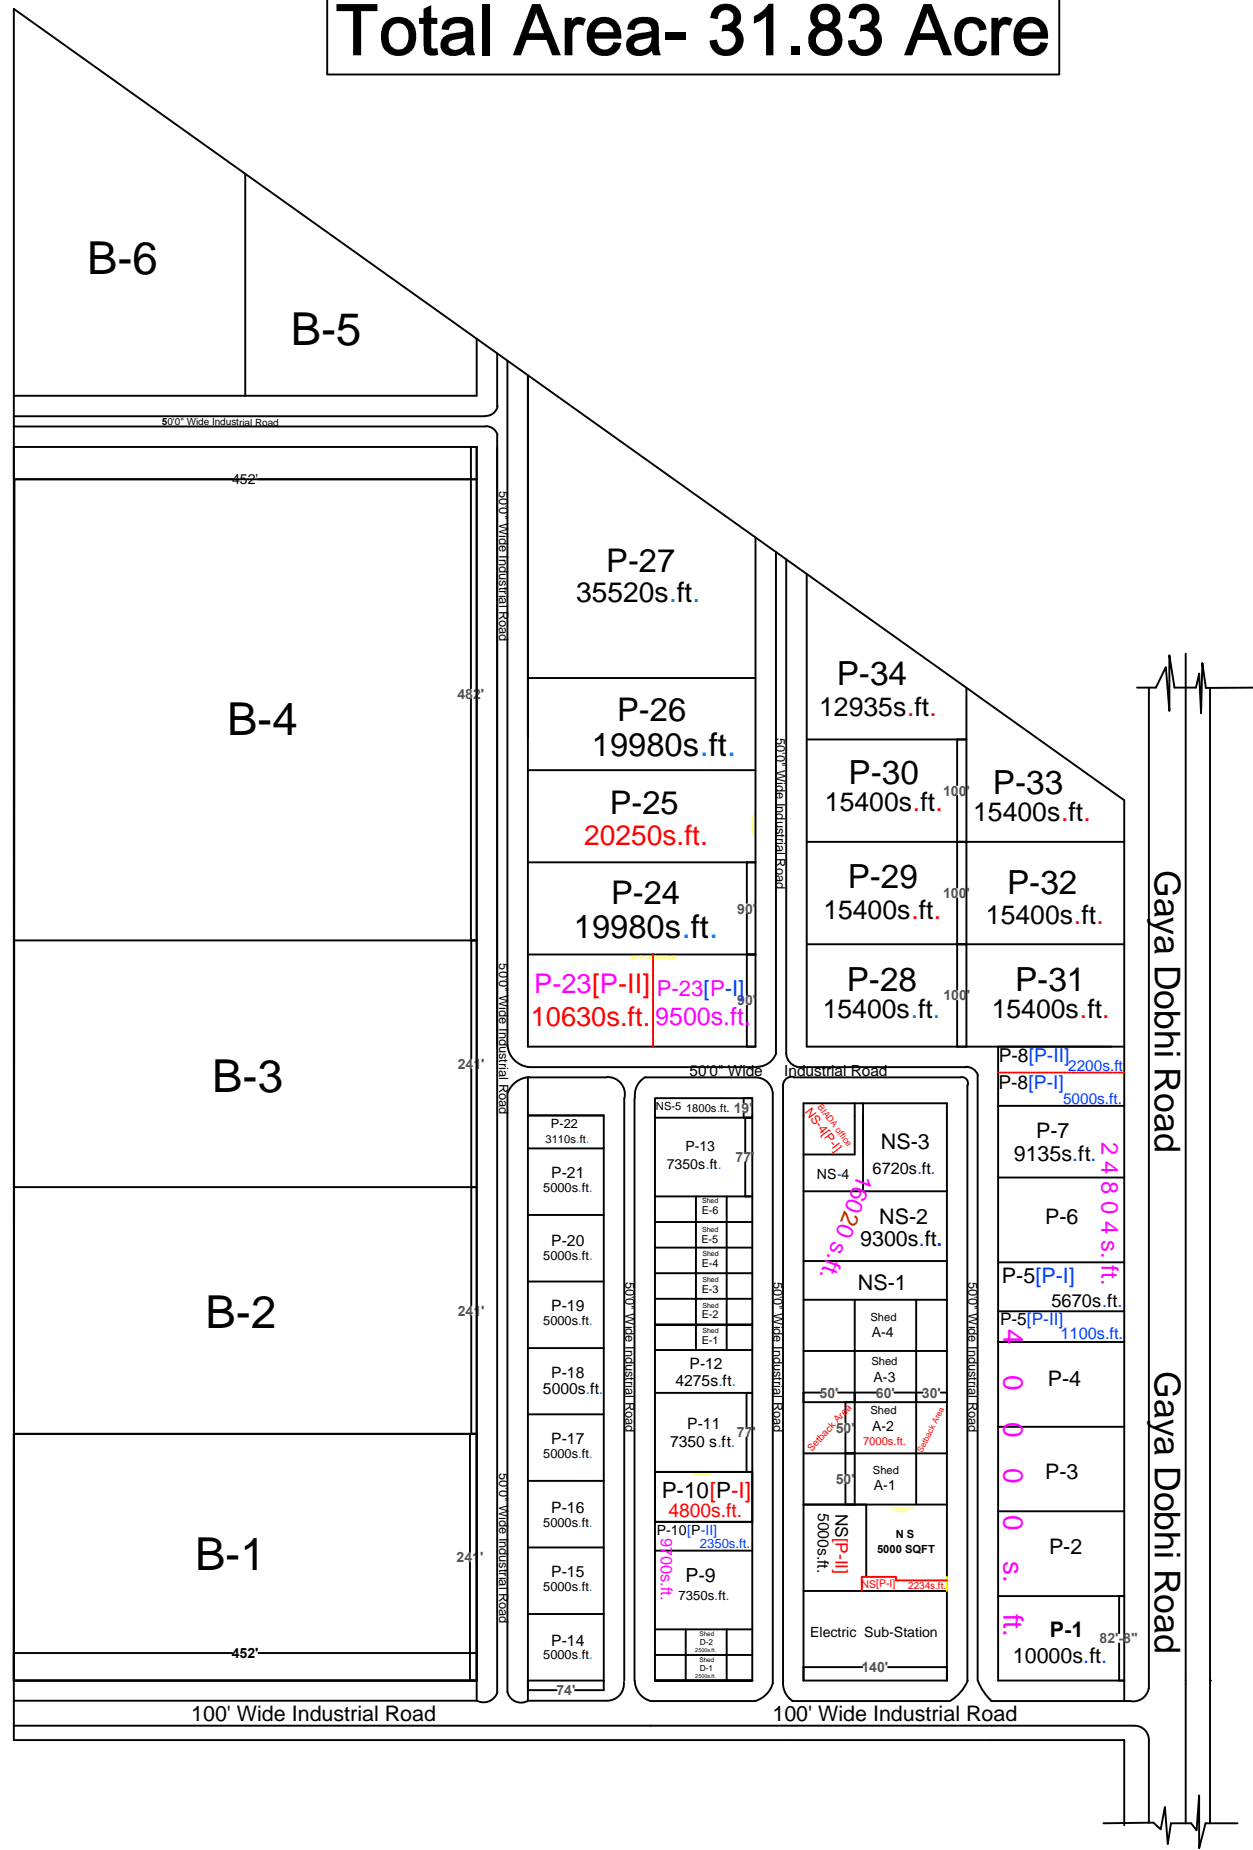

INDUSTRIAL AREA GAYA

Total Area- 31.83 Acre

| | | | |
|------------|-----------|----------------------------------|-----------------------|
| | | | |
| Amin Patna | Draftsman | Asstt. Area Manager I.A. Gaya | D.G.M Gaya Cluster |