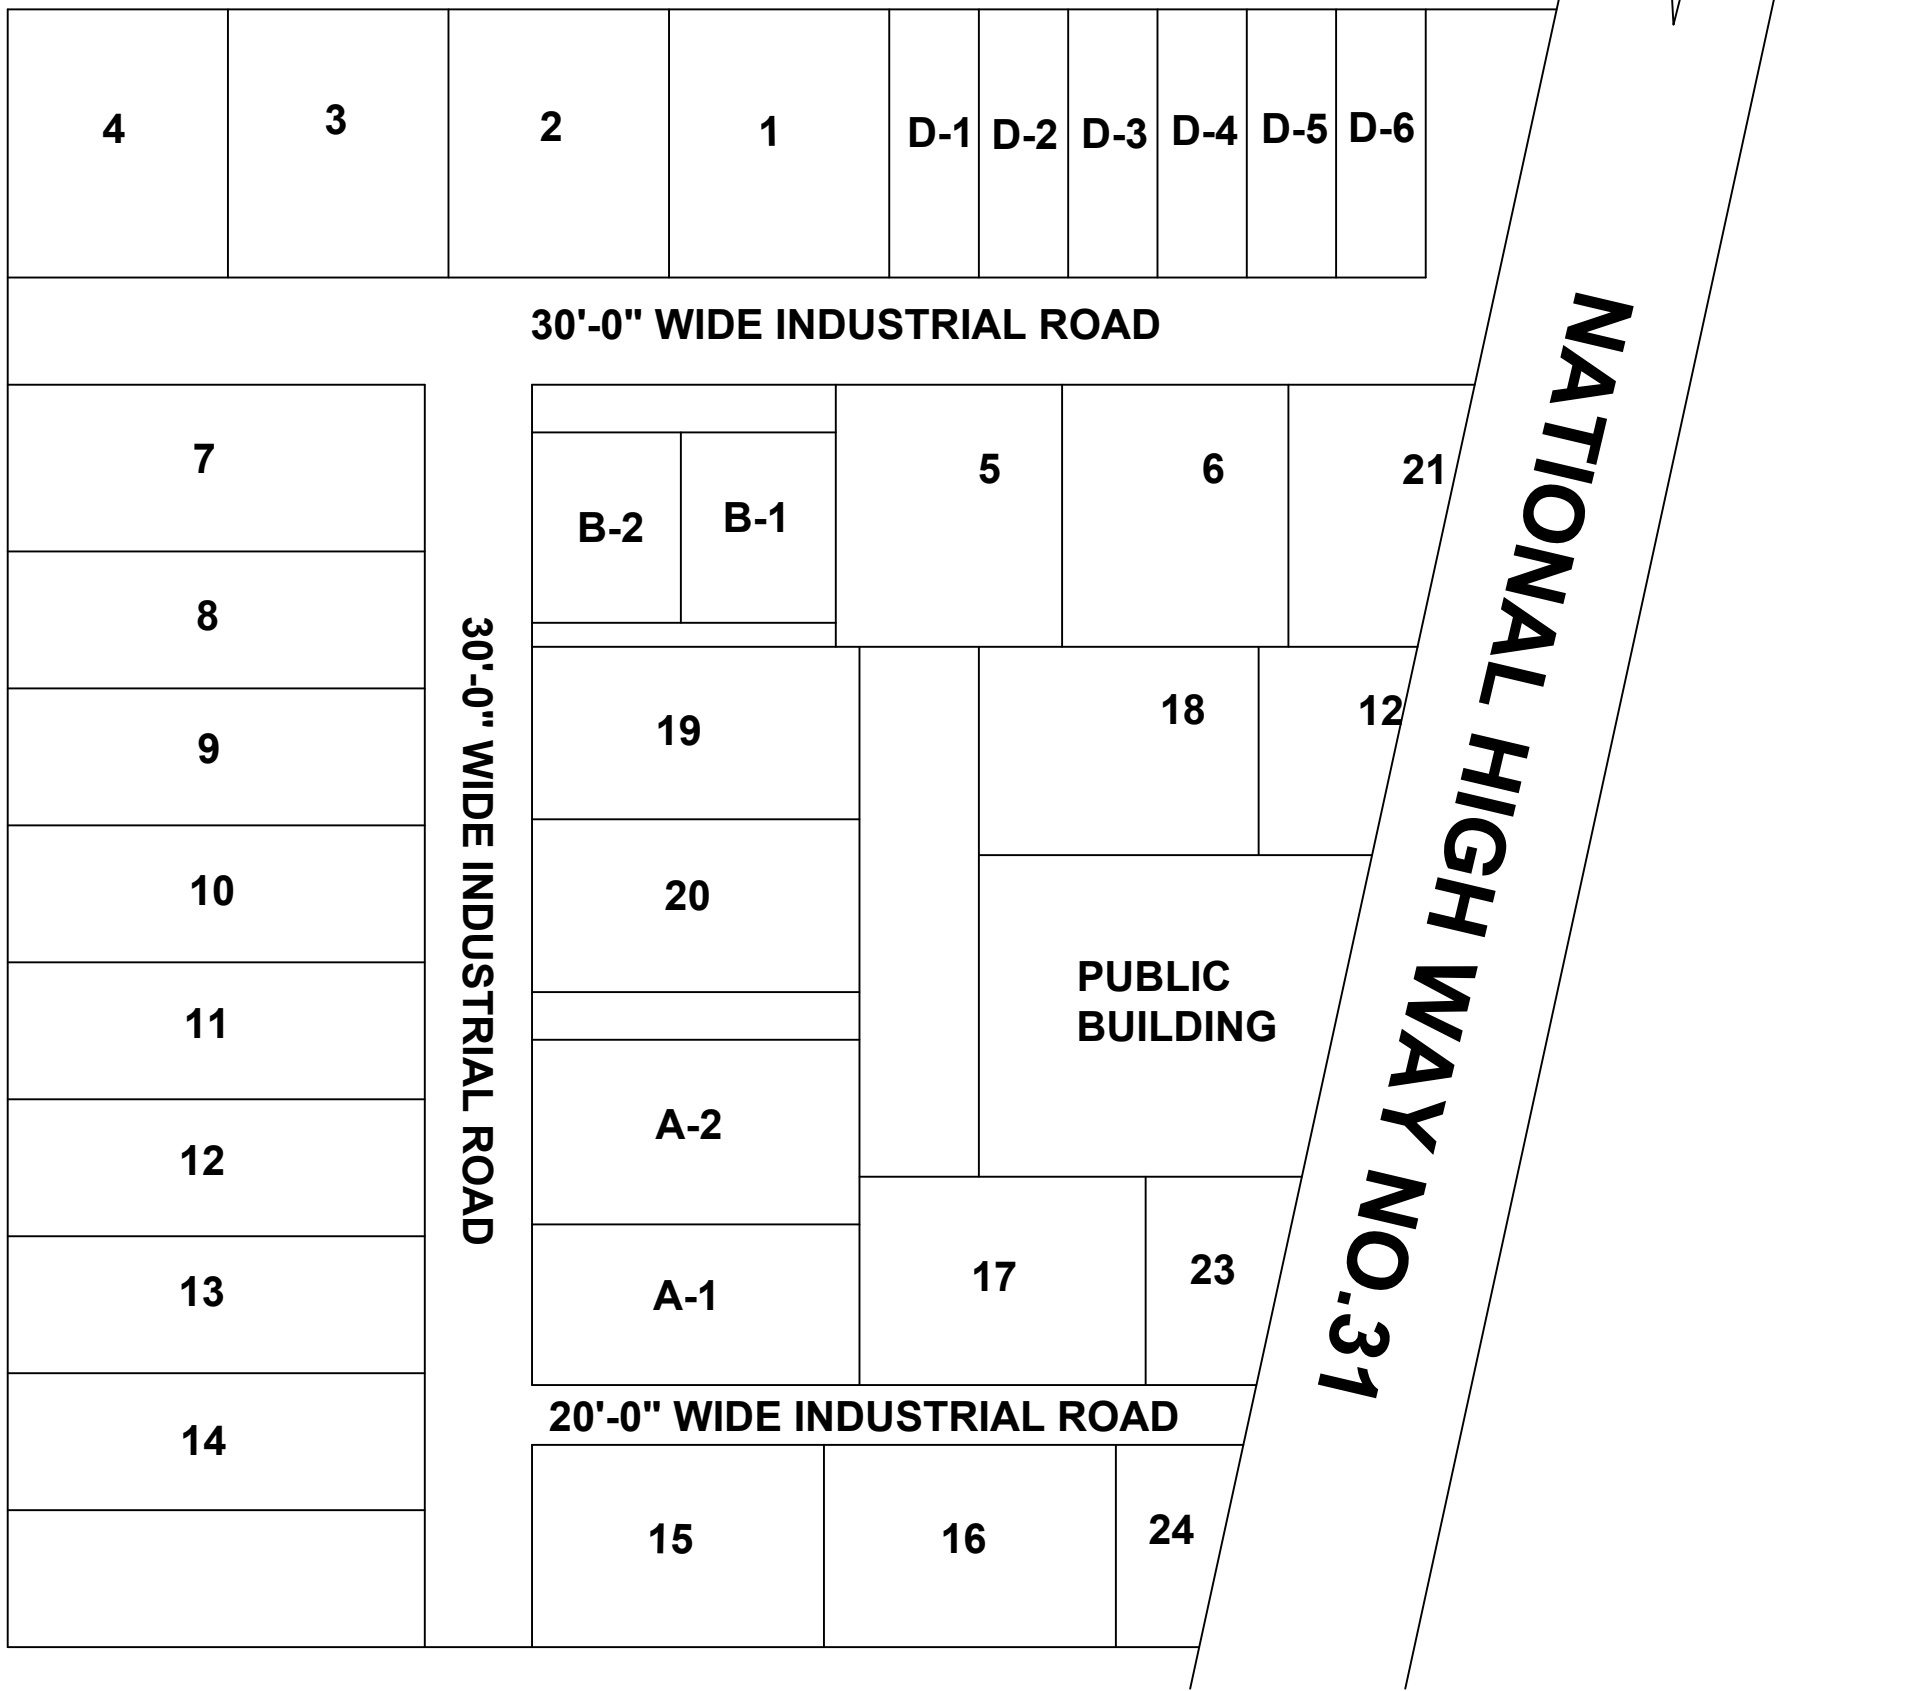

# INDUSTRIAL AREA KHAGARA, KISHANGANJ

Total Area- 4.00 Acre

Amin Bhagalpur	Draftsman	Asstt. Area Manager I.A. Khagara	D.G.M Purnia Cluster