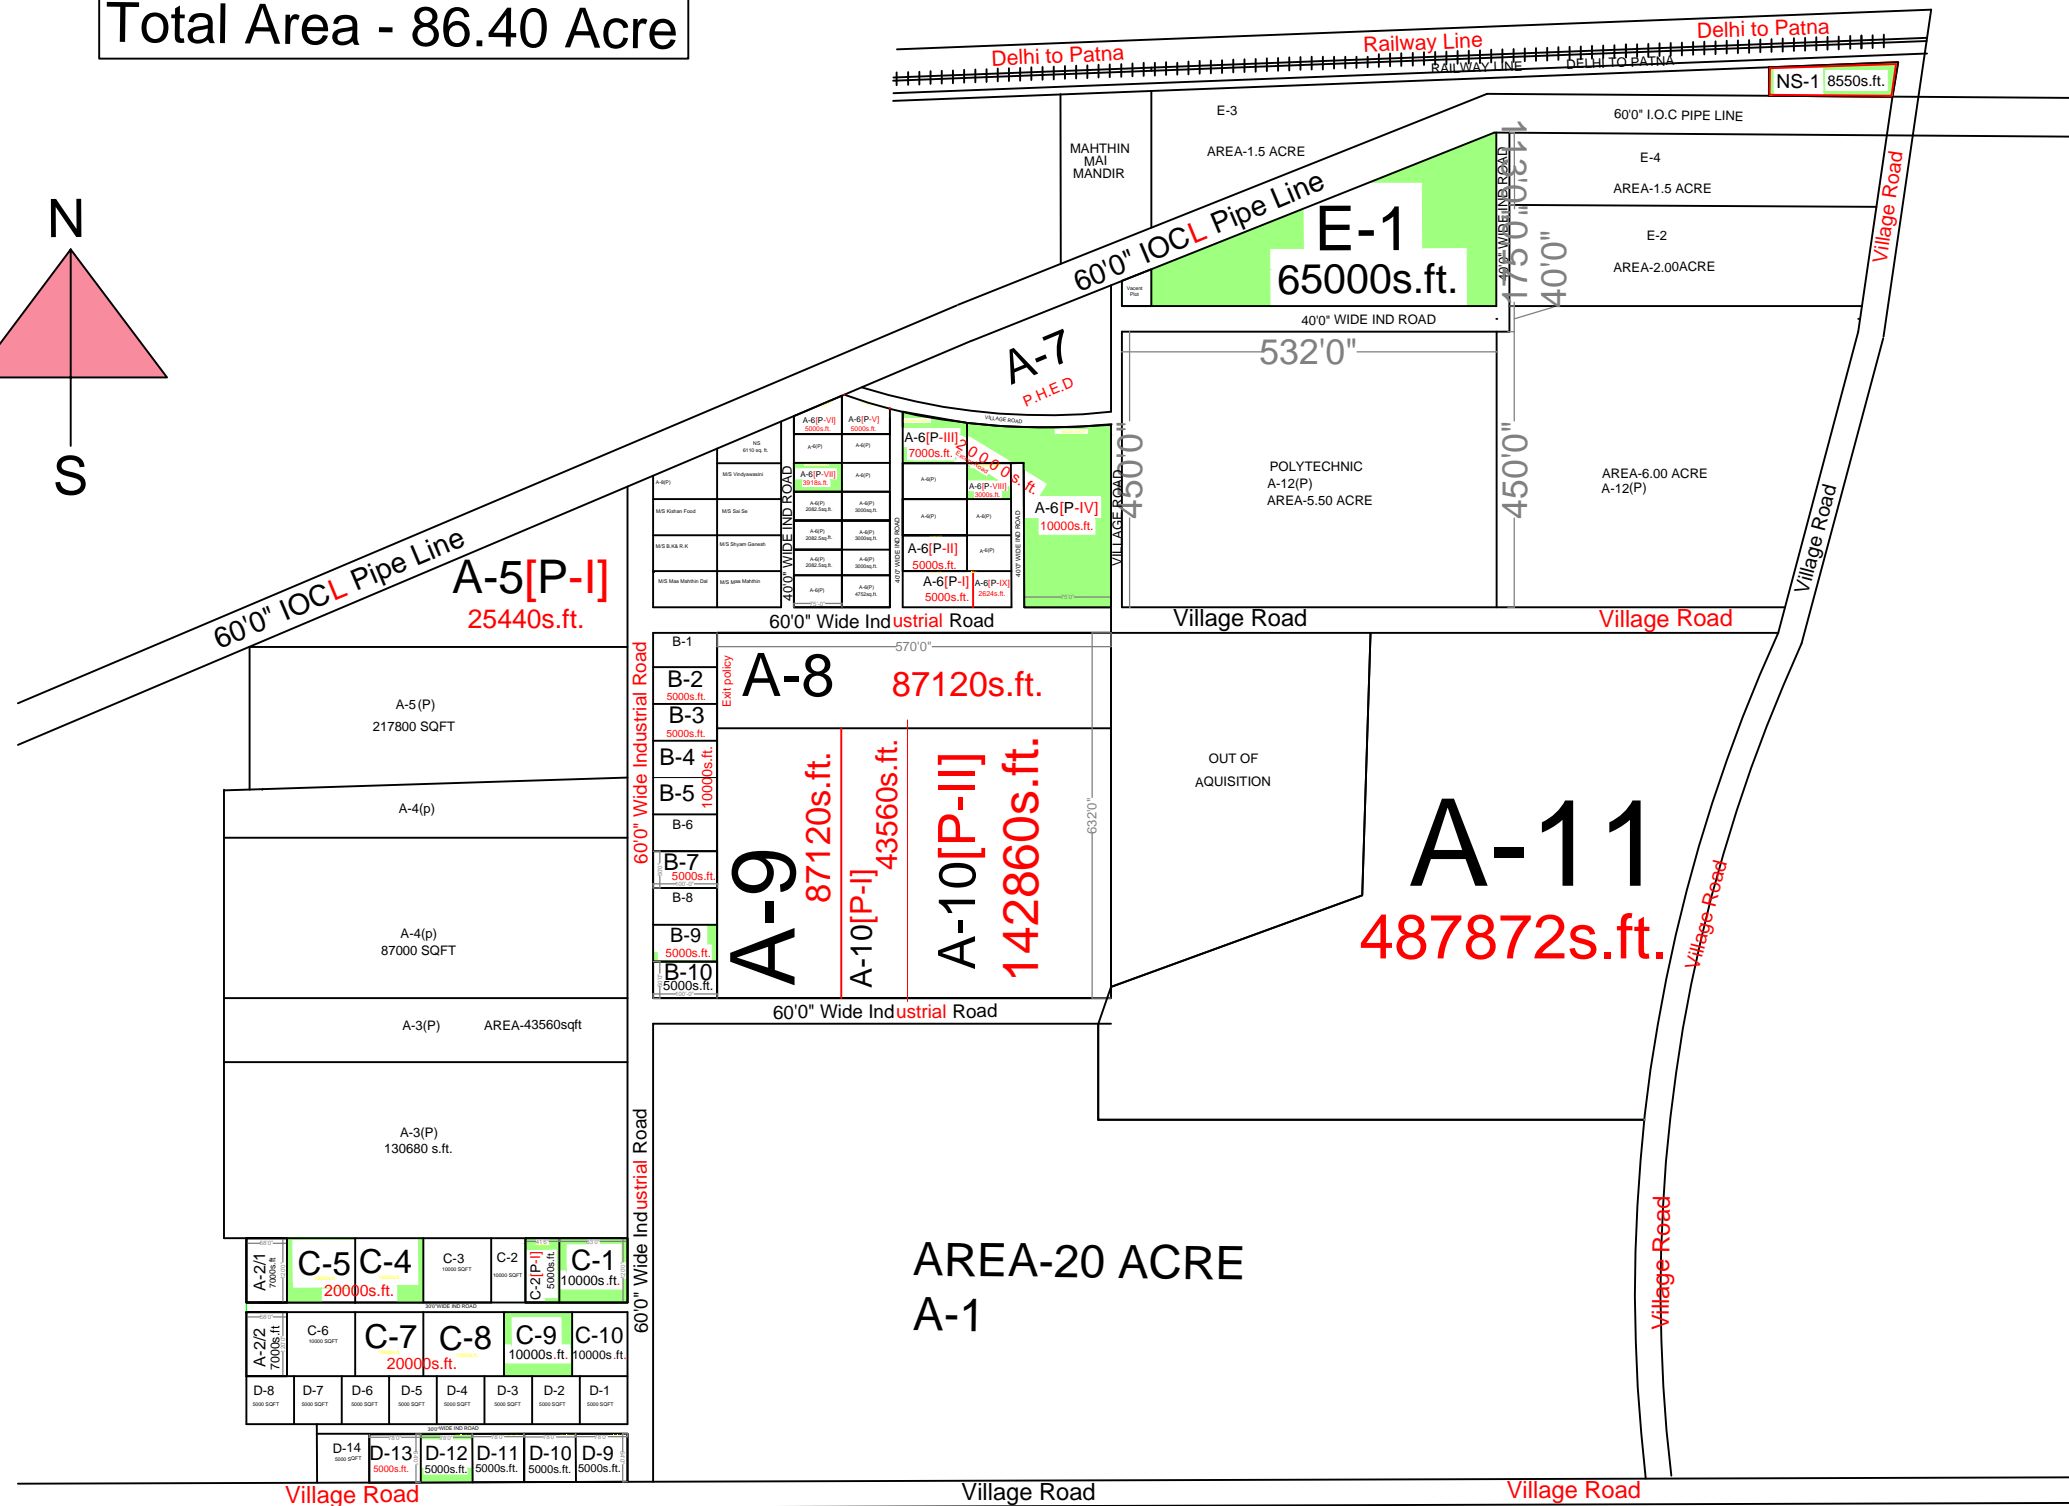

INDUSTRIAL AREA BIHIYA, BHOJPUR

Total Area - 86.40 Acre

Amin Bihta	Draftsman	Asstt. Area Manager I.A. Bihiya	D.G.M Bihta Cluster