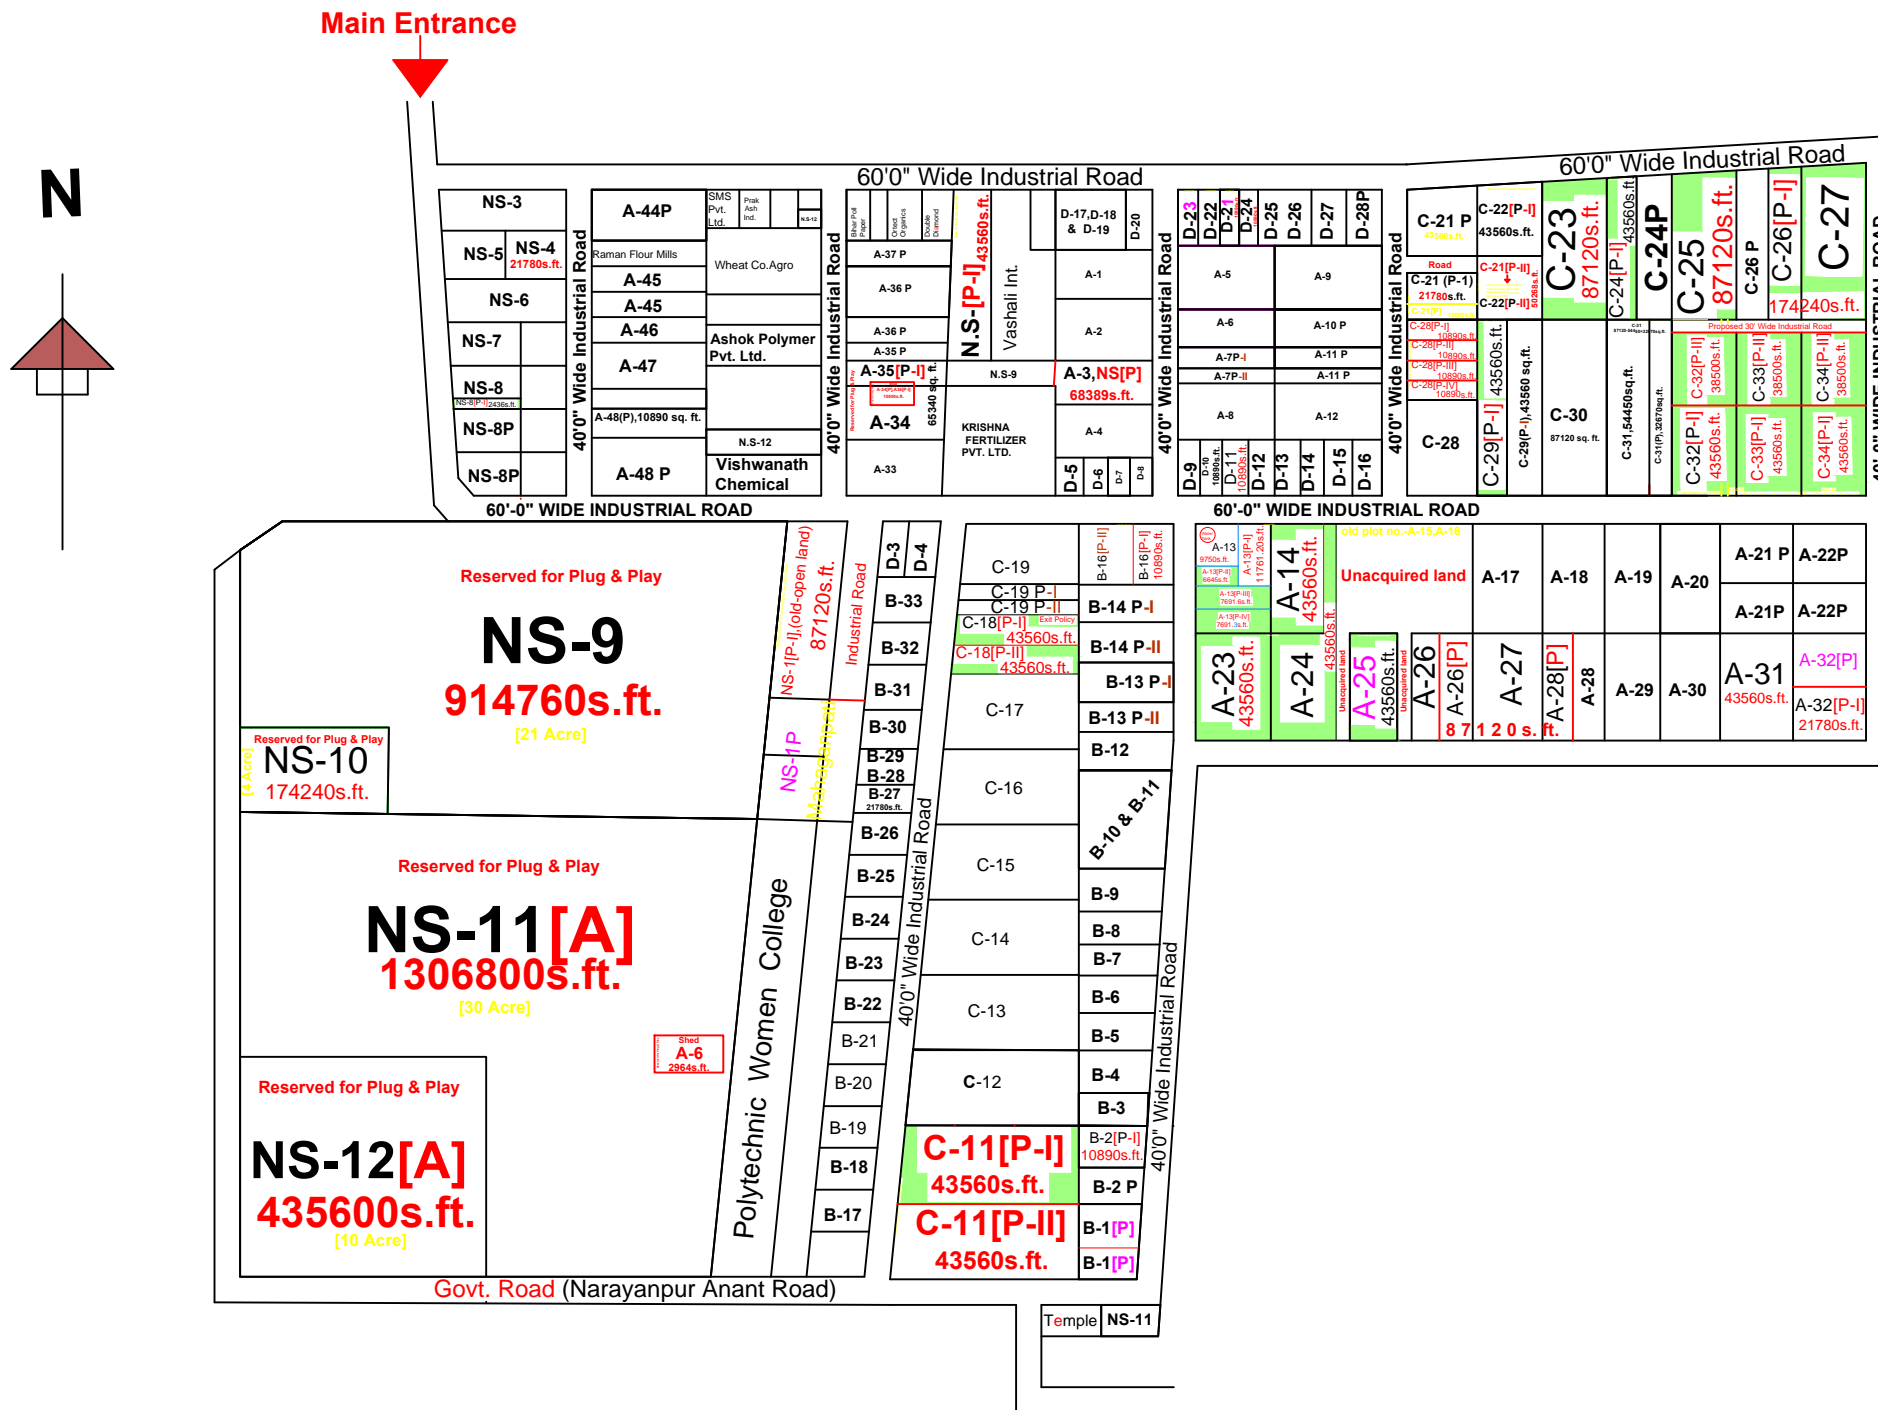

INDUSTRIAL AREA MUZAFFARPUR

Total Area-173.00 Acre

Amin Muzaffarpur	Draftsman	Asstt. Area Manager I.A. Muzaffarpur	D.G.M Muzaffarpur Cluster