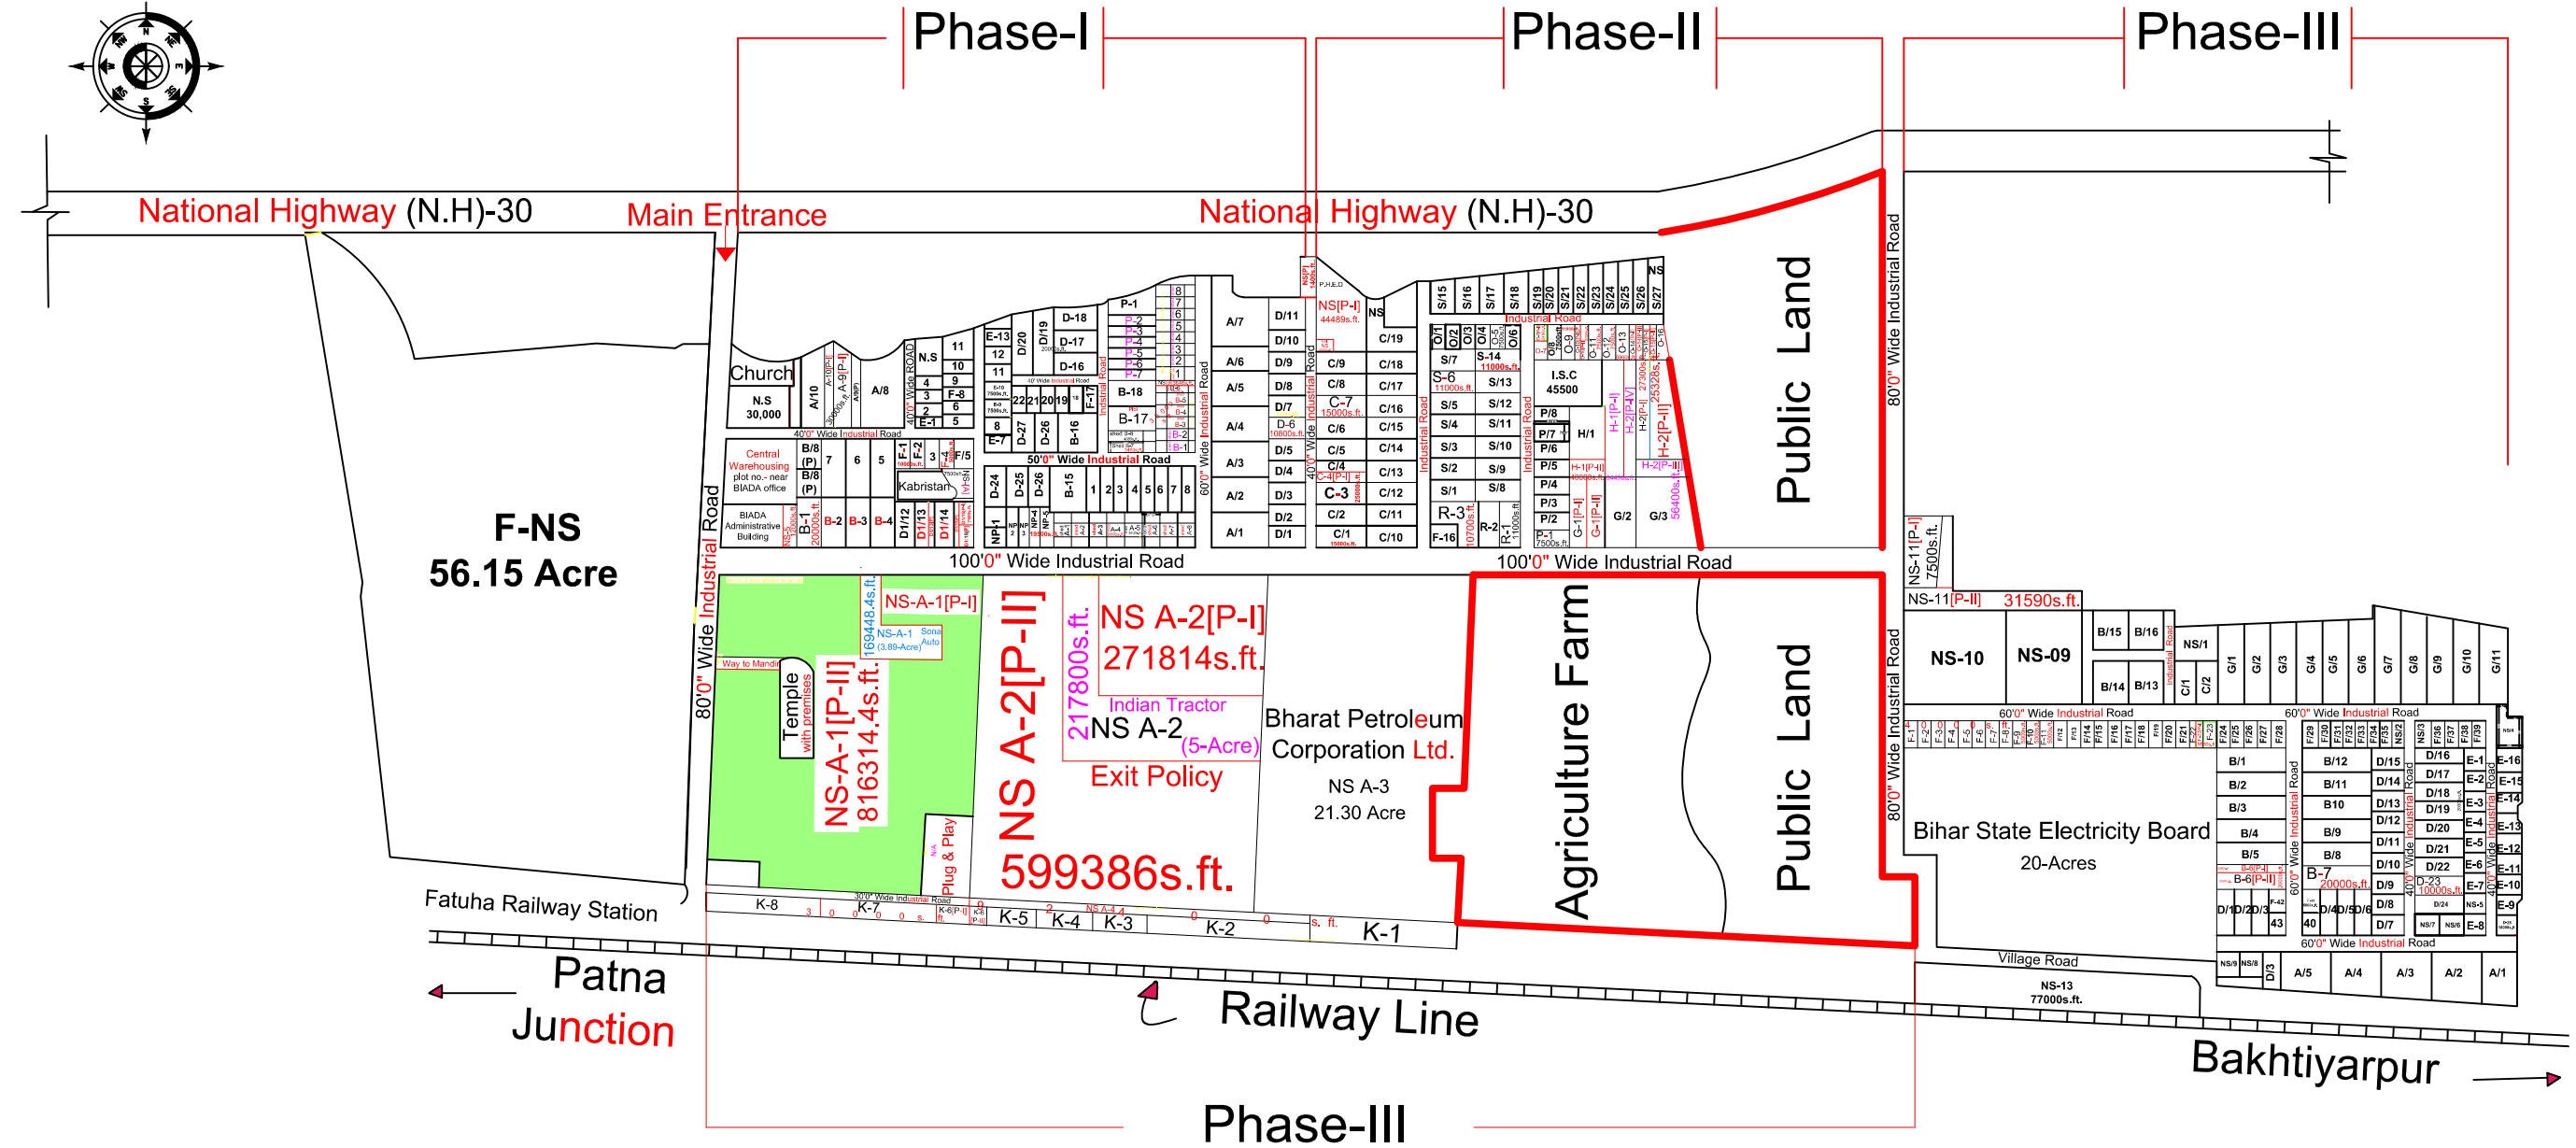

# INDUSTRIAL AREA FATUHA, PATNA

Total Area- 356.02 Acre

Amin Patna	Draftsman	Asstt. Area Manager I.A. Fatuha	D.G.M Patna Cluster