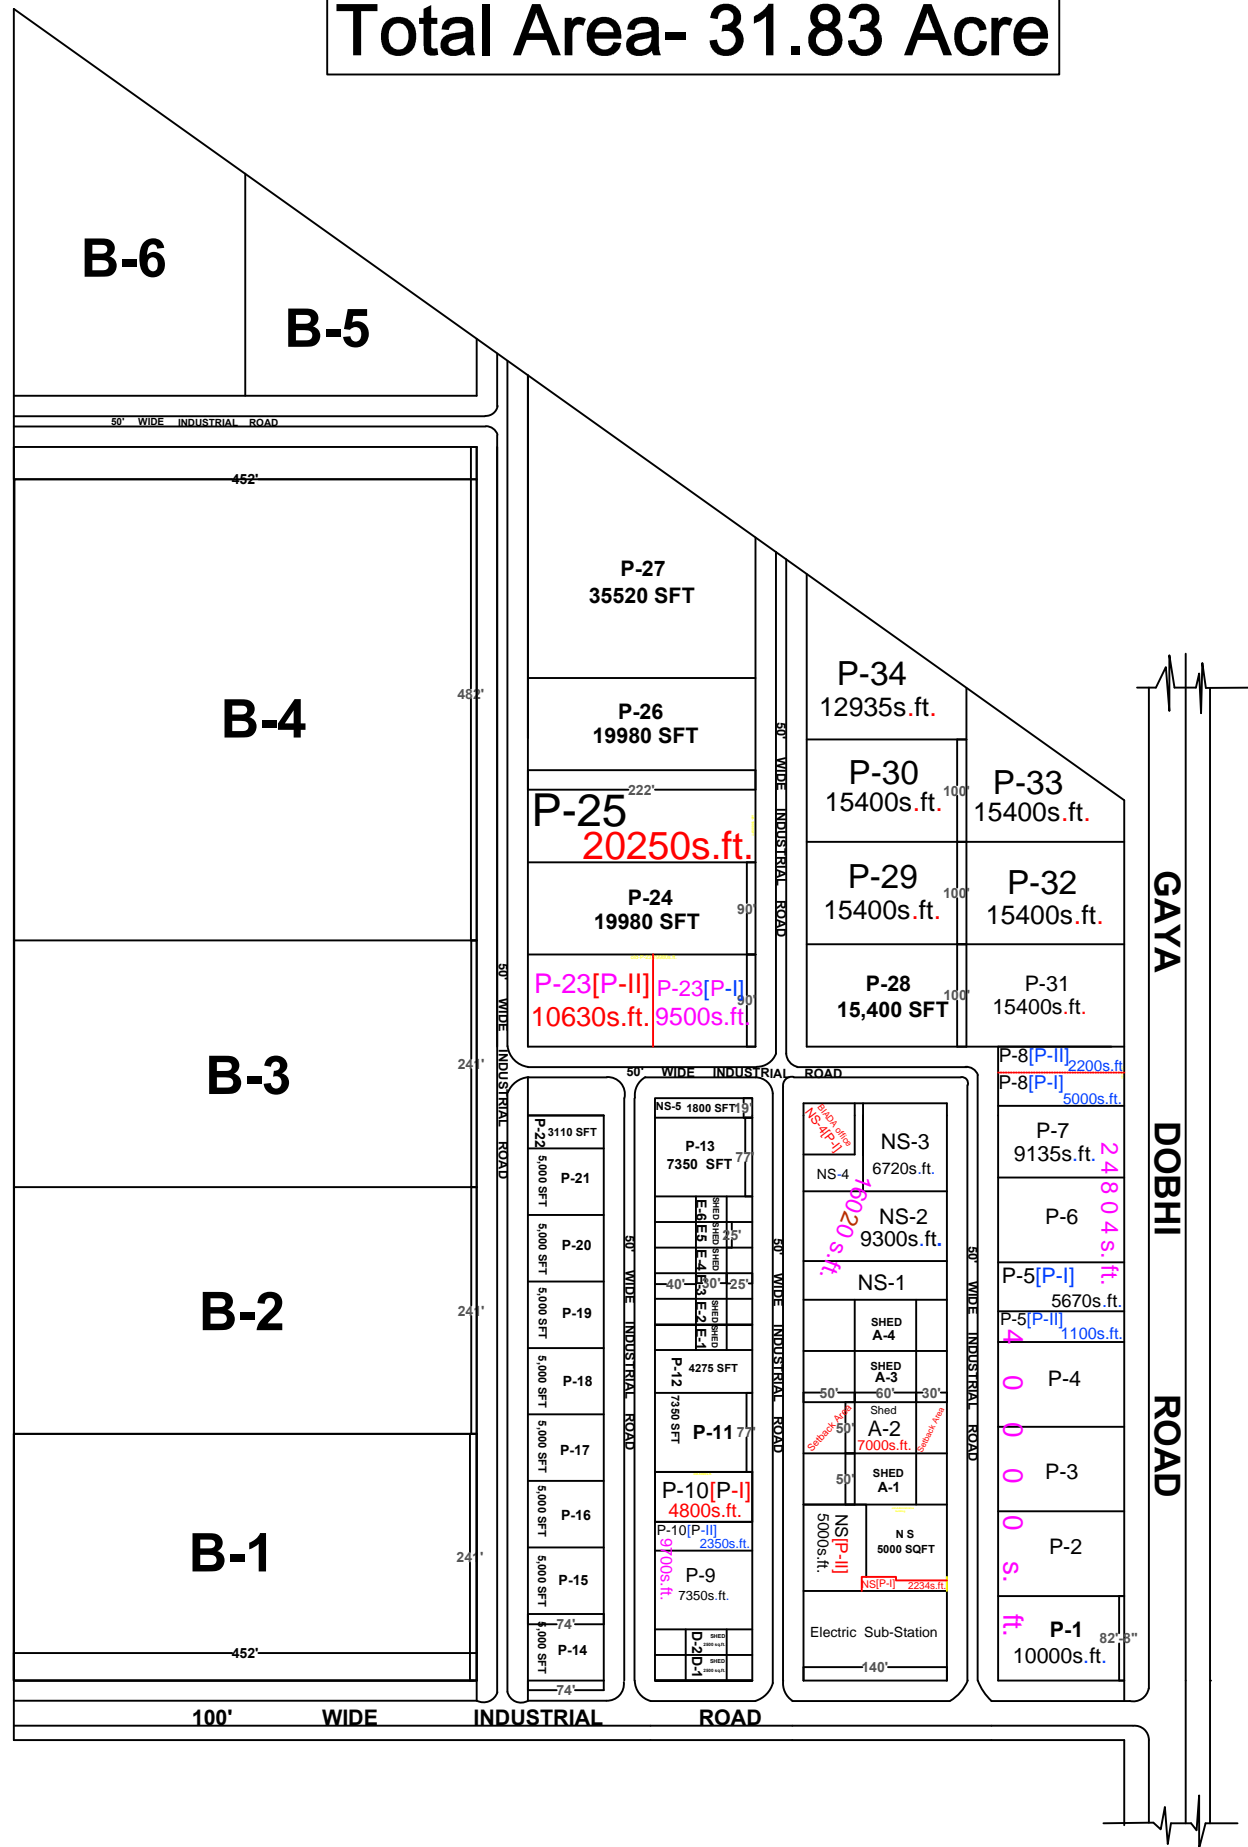

INDUSTRIAL AREA GAYA

Total Area- 31.83 Acre

Amin Patna	Draftsman	Asstt. Area Manager I.A. Gaya	D.G.M Gaya Cluster