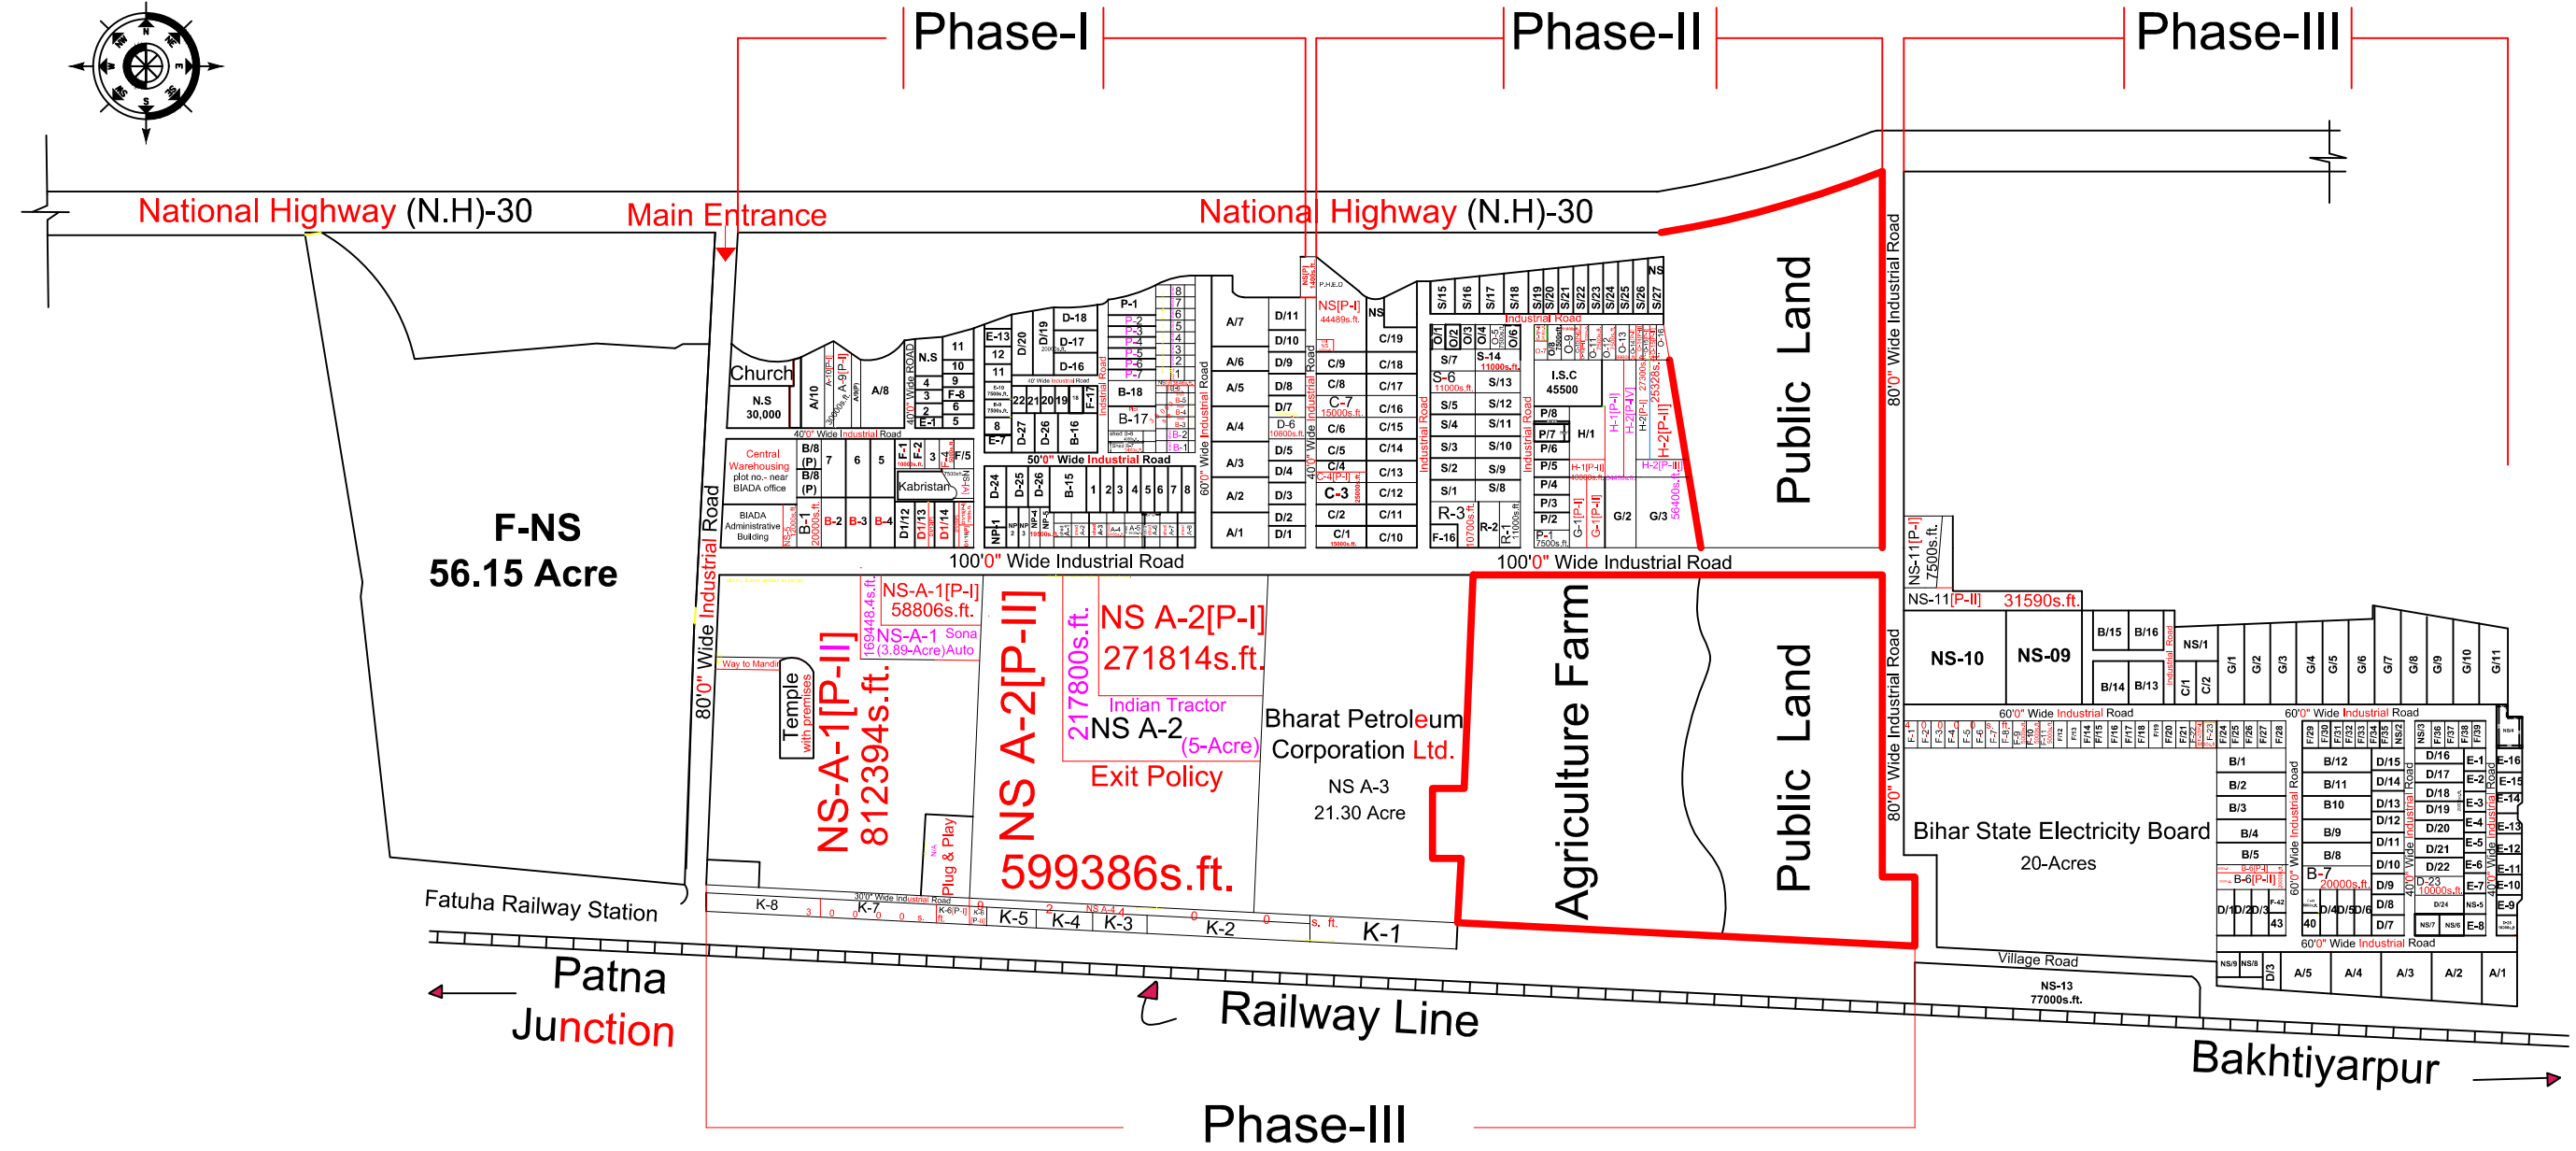

INDUSTRIAL AREA FATUHA, PATNA

Total Area- 356.02 Acre

Amin Patna	Draftsman	Asstt. Area Manager I.A. Fatuha	D.G.M Patna Cluster