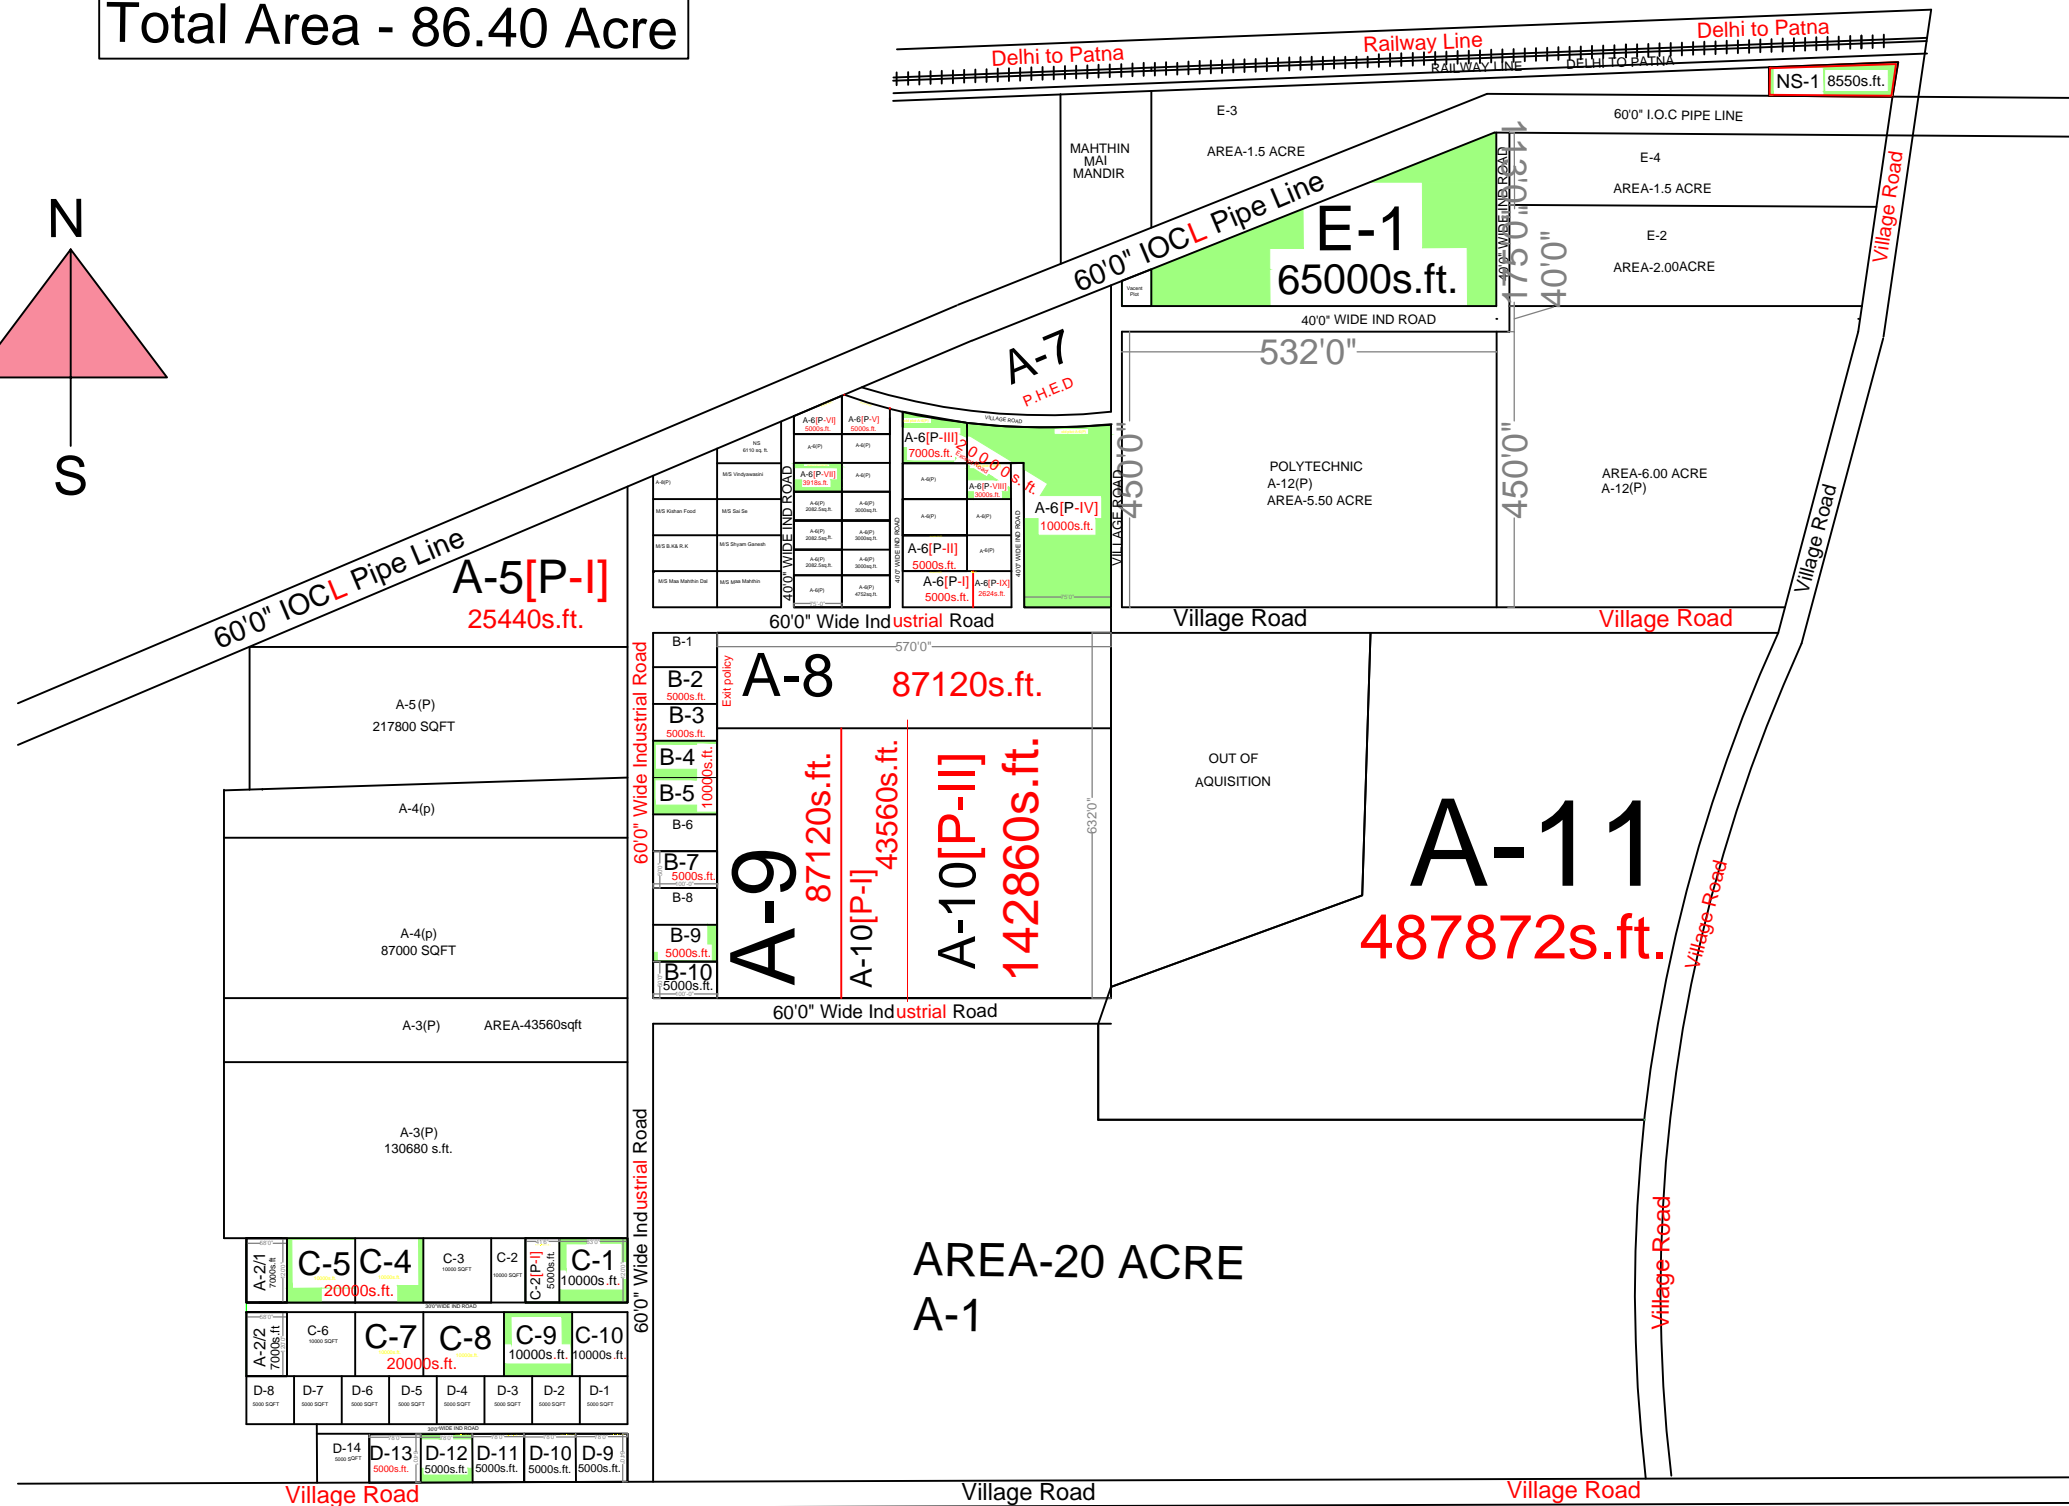

INDUSTRIAL AREA BIHIYA, BHOJPUR

Total Area - 86.40 Acre

Amin Bihta	Draftsman	Asstt. Area Manager I.A. Bihiya	D.G.M Bihta Cluster