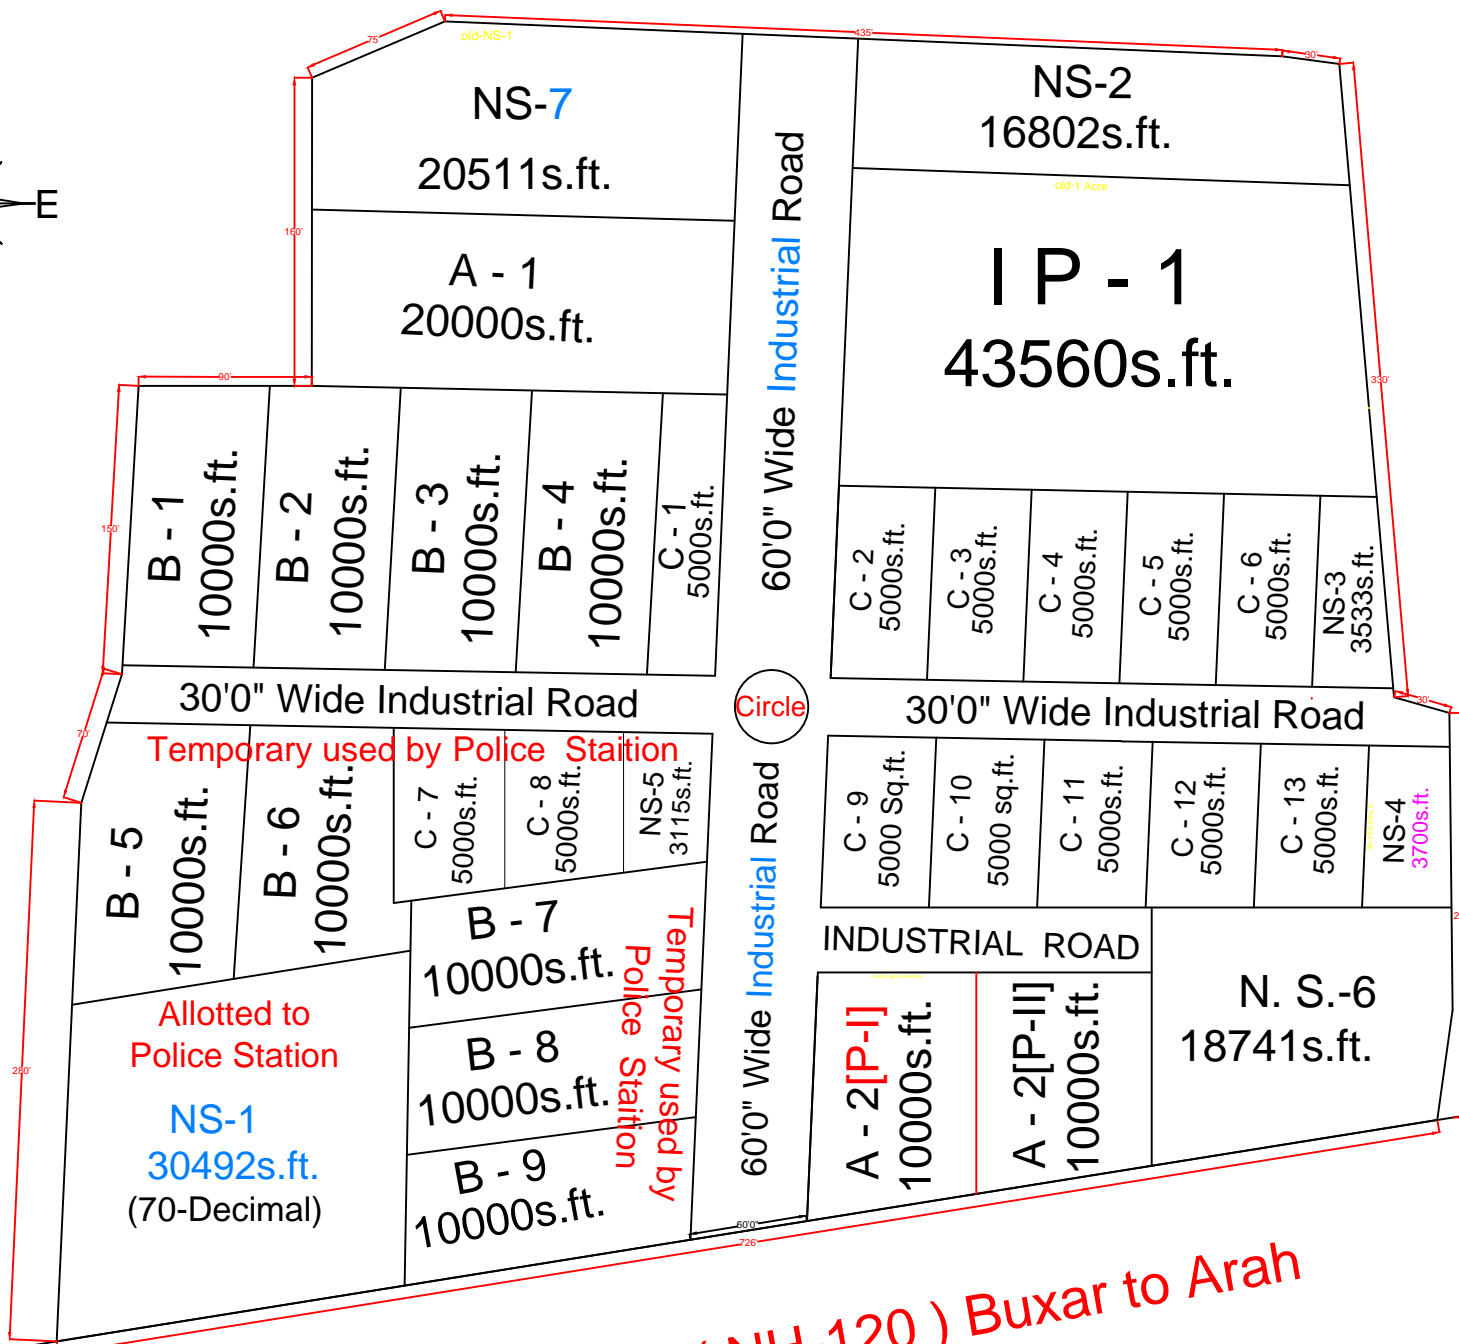

# INDUSTRIAL AREA DUMRAON

Total Area- 9.15-Acre

National Highway ( NH-120 ) Buxar to Arah