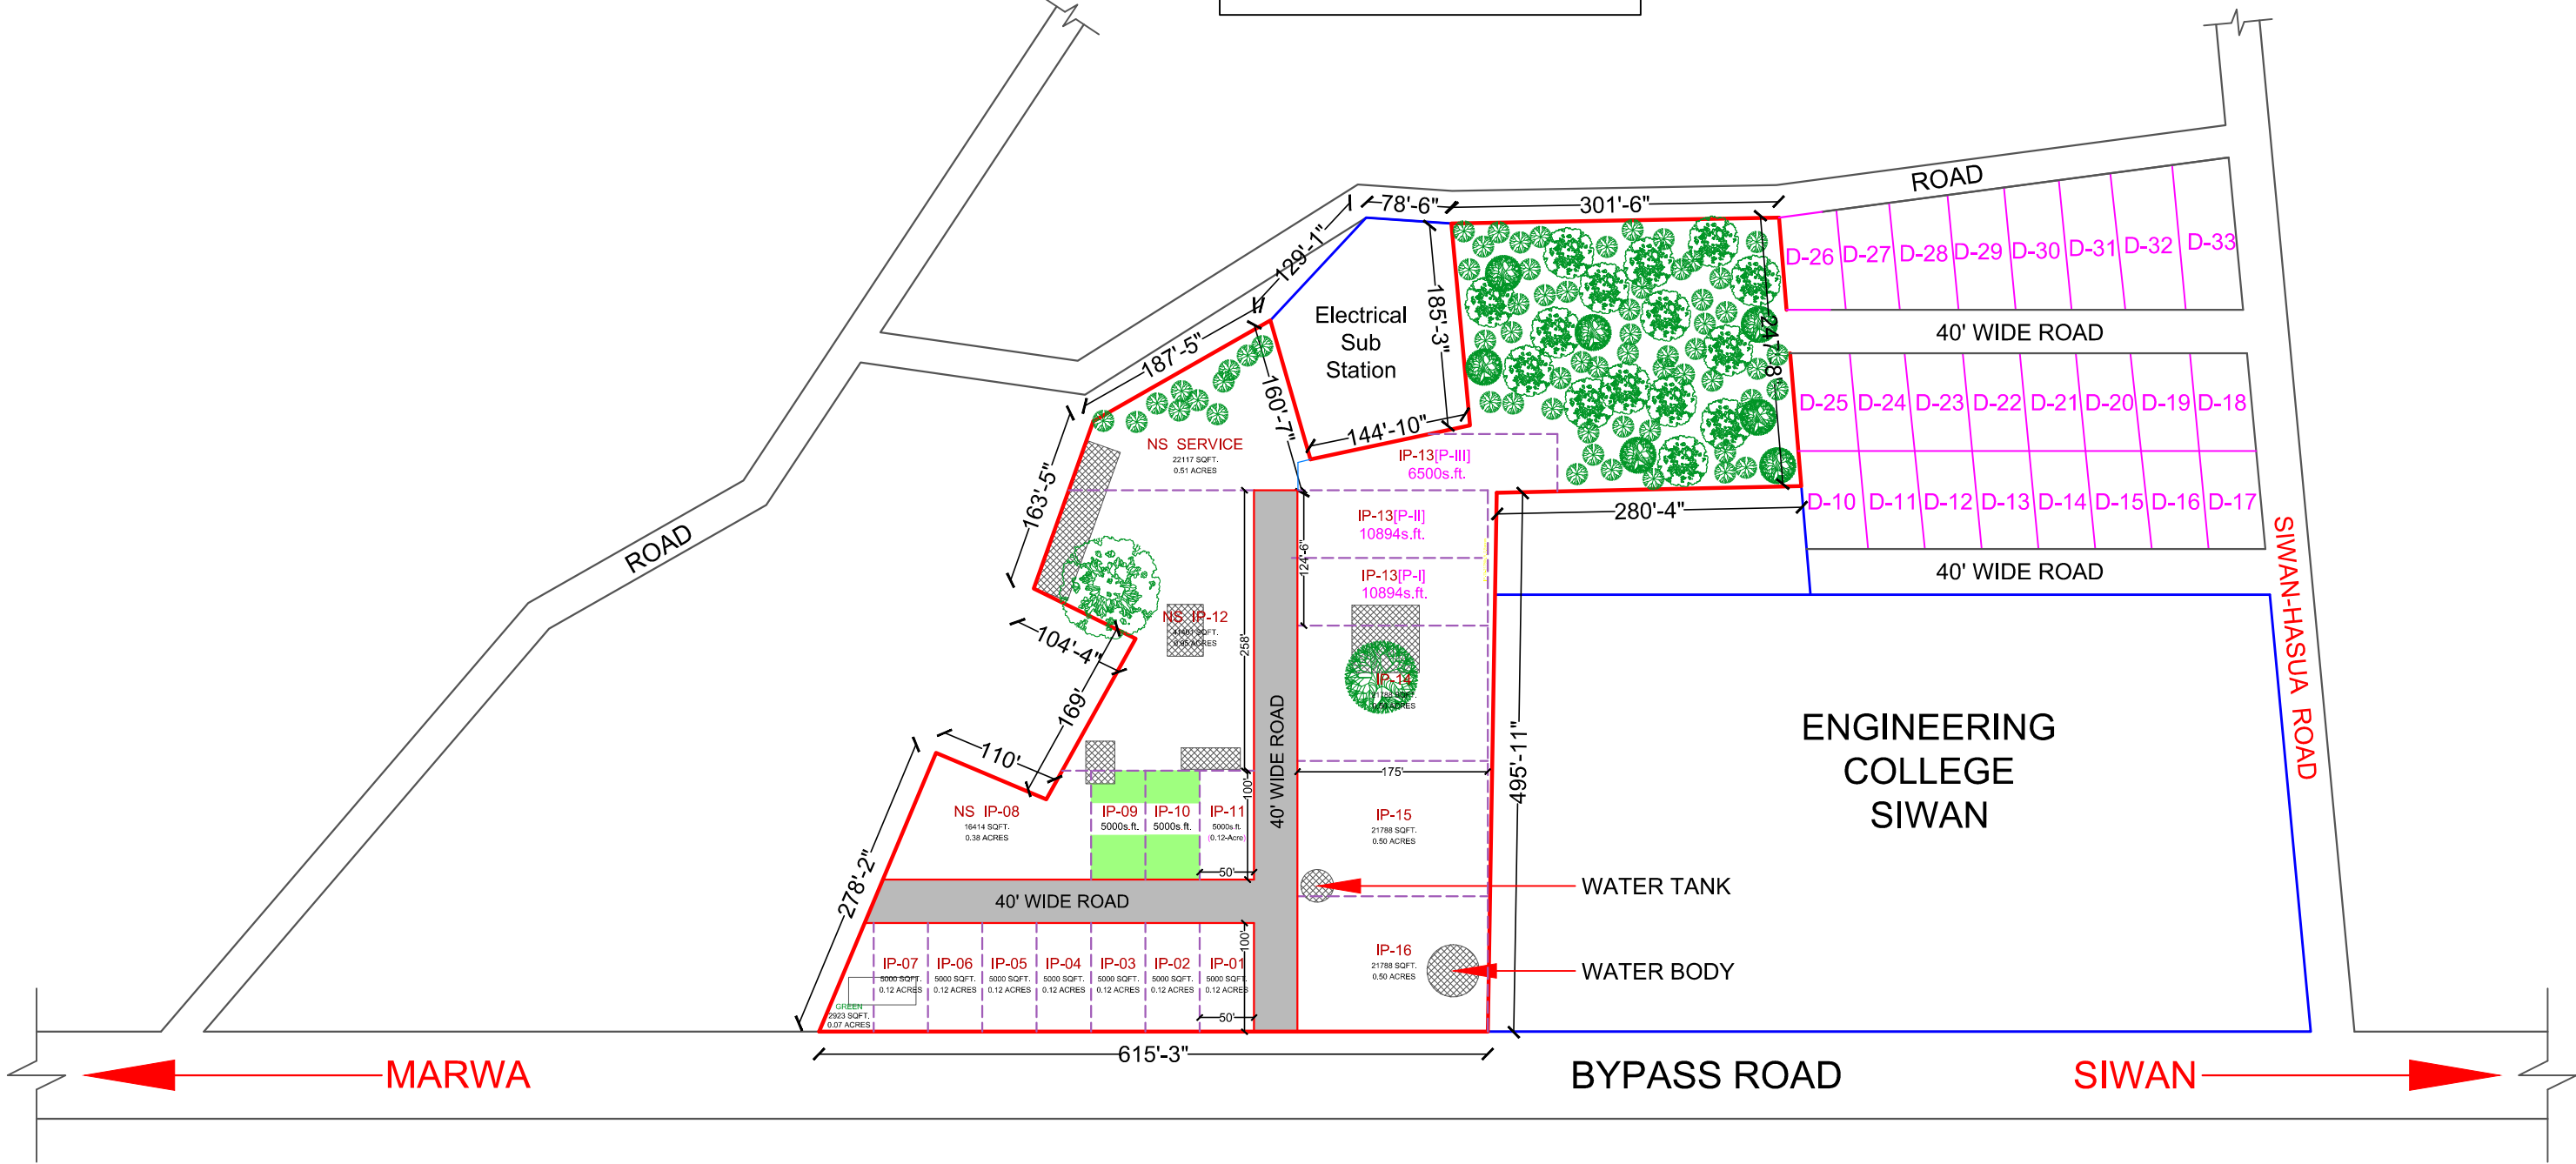

# INDUSTRIAL AREA SIWAN

Area- 7.63 Acre

EXISTING STRUCTURES

NOTE:- ALL DIMENSIONS AS GIVEN BY BIADA FROM THE CADESTRAL PLAN

<p>PROJECT:- <b>SIWAN INDUSTRIAL AREA</b></p>	<p>SHEET TITLE:- <b>PROPOSED SITE PLAN</b></p>	<p>CLIENT:- BIHAR INDUSTRIAL AREA DEVELOPMENT AUTHORITY (A GOVT. OF BIHAR UNDERTAKING) UDYOG BHAWAN 1ST FLOOR EAST GANDHI MAIDAN PATNA-800 004</p>	<p>DATE :- <b>11-02-2023</b></p> <p>SHEET NO :- A/01</p>	<p>NORTH:-</p>	<p>ARCHITECTS :-</p>
---	--	--	--	----------------	----------------------