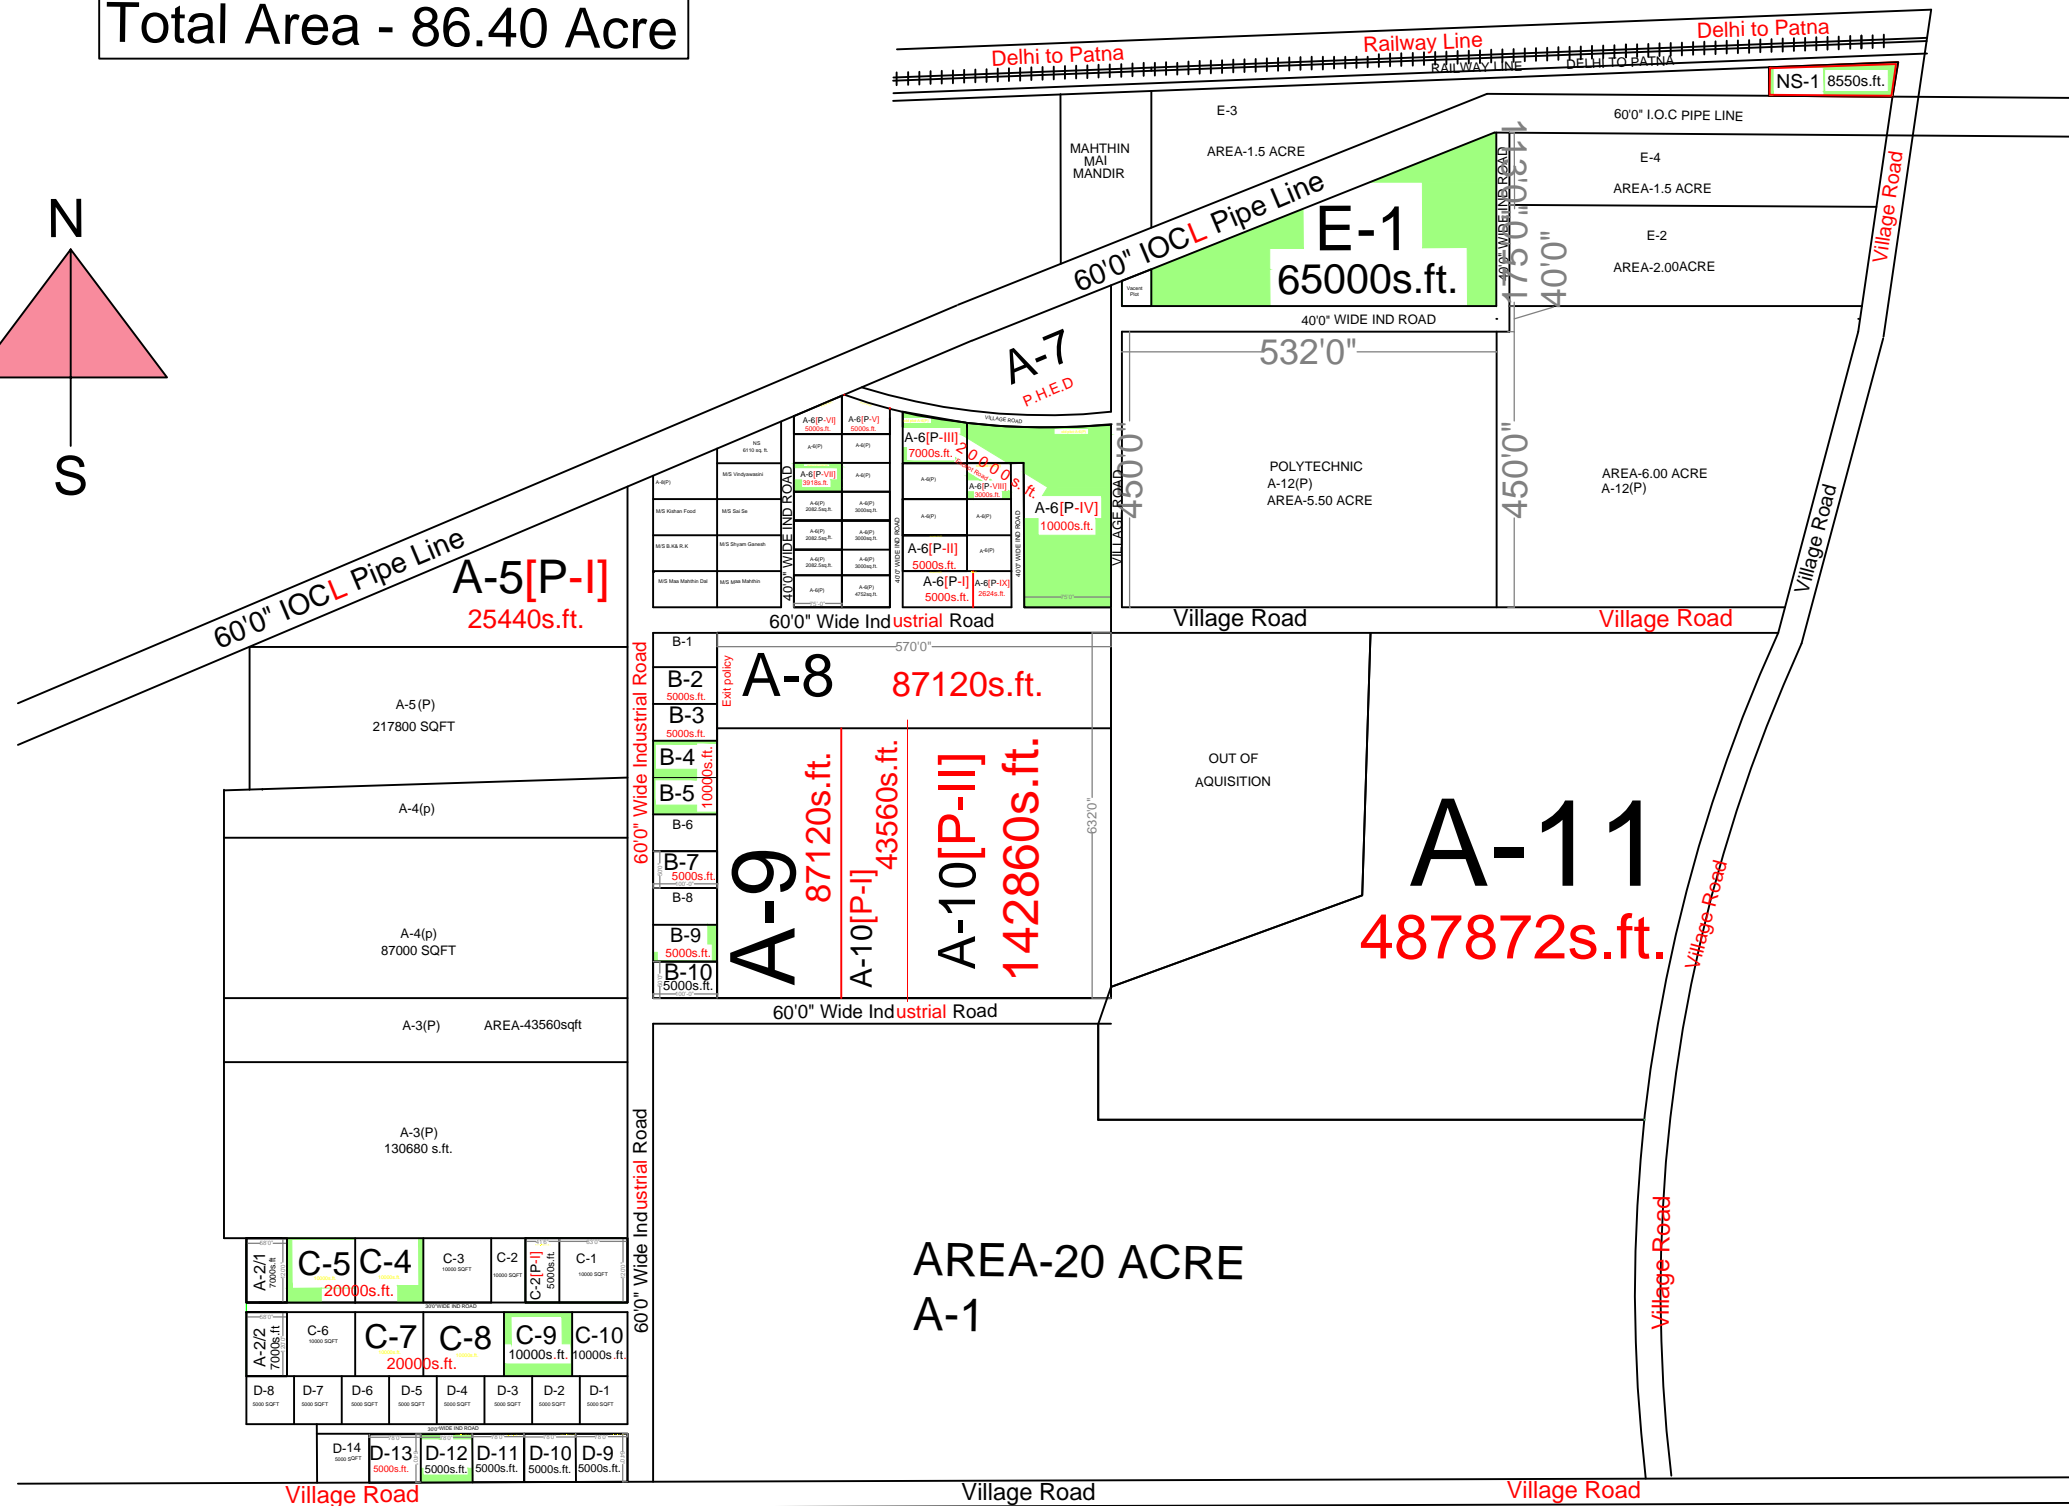

# INDUSTRIAL AREA BIHIYA, BHOJPUR

Total Area - 86.40 Acre

Amin Bihta	Draftsman	Asstt. Area Manager I.A. Bihiya	D.G.M Bihta Cluster