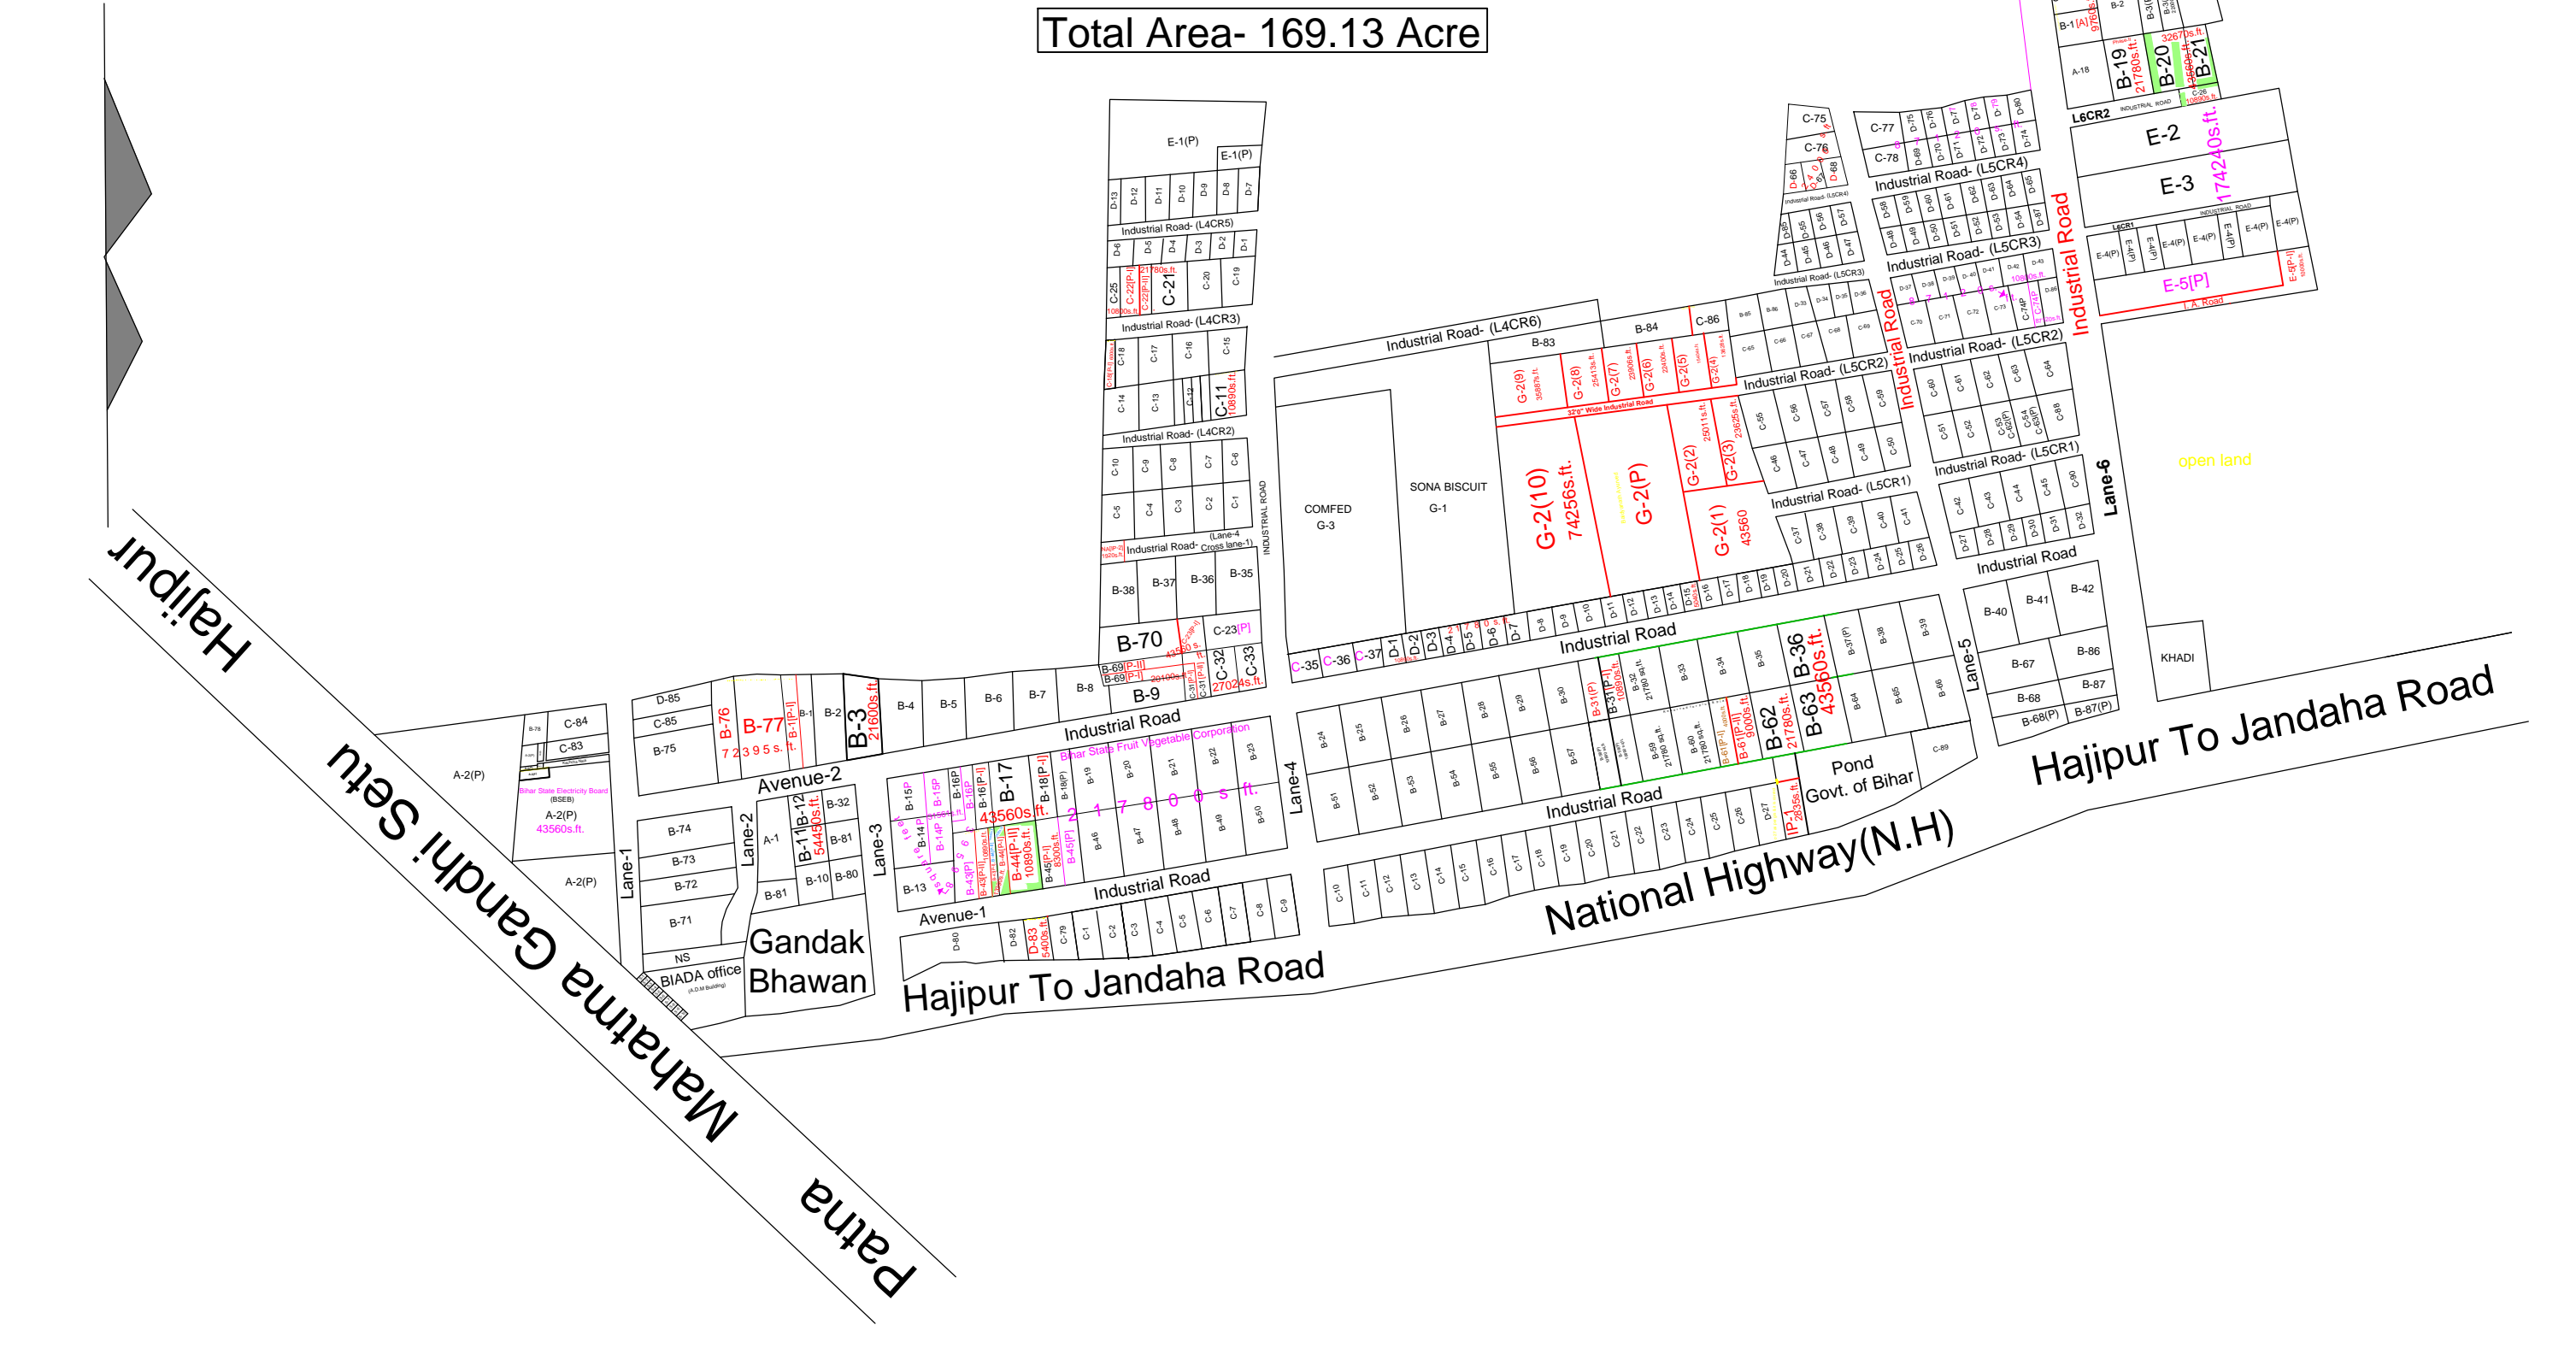

INDUSTRIAL AREA HAJIPUR, VAISHALI

Total Area- 169.13 Acre

N

Hajipur

Mahatma Gandhi Setu

Patna

open land

KHADI

National Highway (N.H.)

Hajipur To Jandaha Road

Amin Patna	Draftsman	Asstt. Area Manager I.A. Hajipur	D.G.M Hajipur Cluster