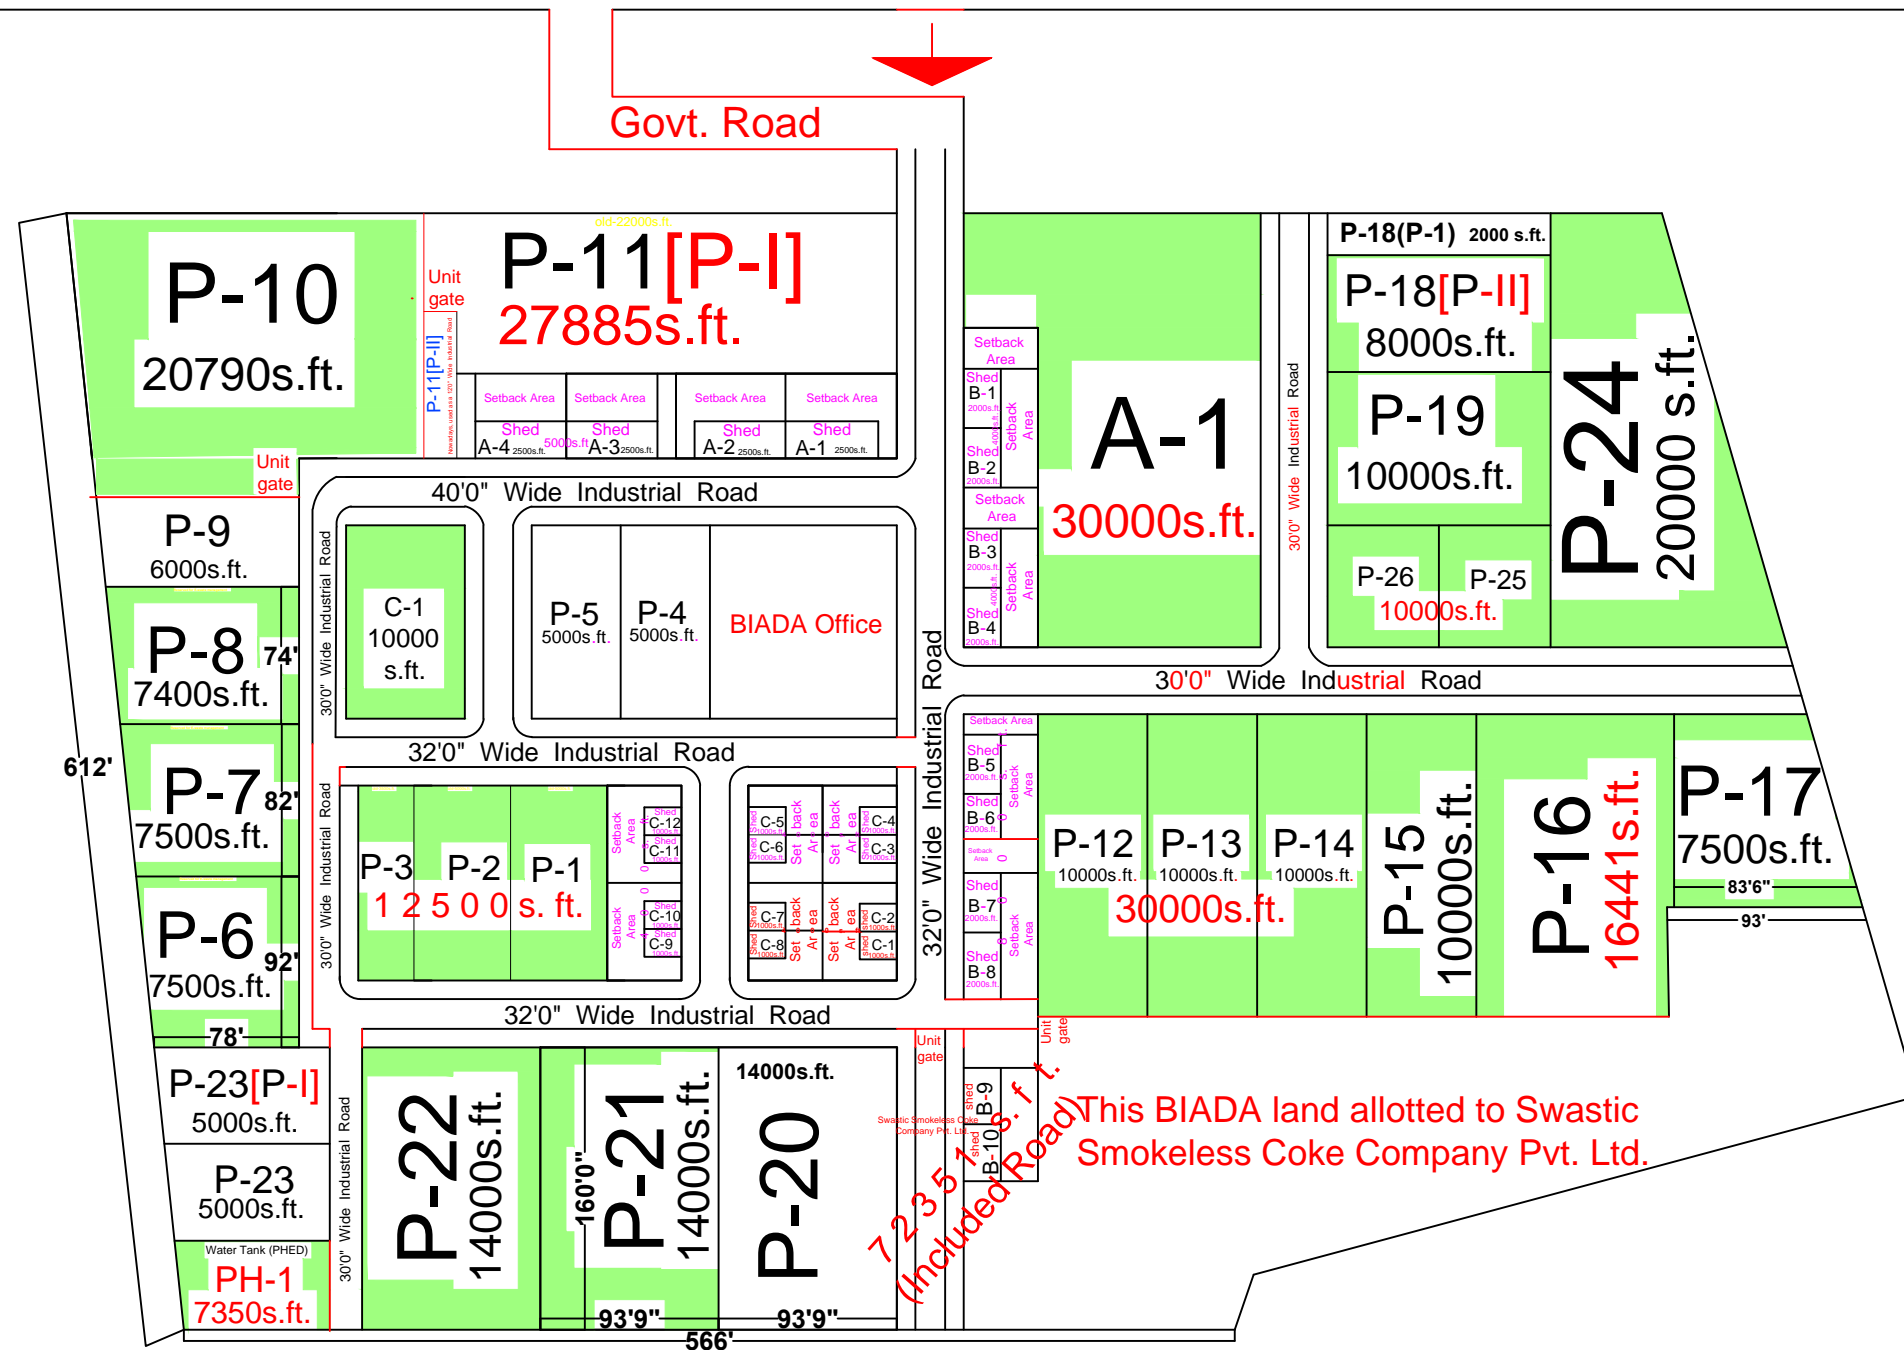

INDUSTRIAL ESTATE BARUN, AURANGABAD

Total Area- 12.46 Acre

From Dehri

N.H-2

Entrance/Exit
Gate No. 1

To Aurangabad

Amin Patna	Draftsman	Asstt. Area Manager I.E. Barun	D.G.M Gaya Cluster