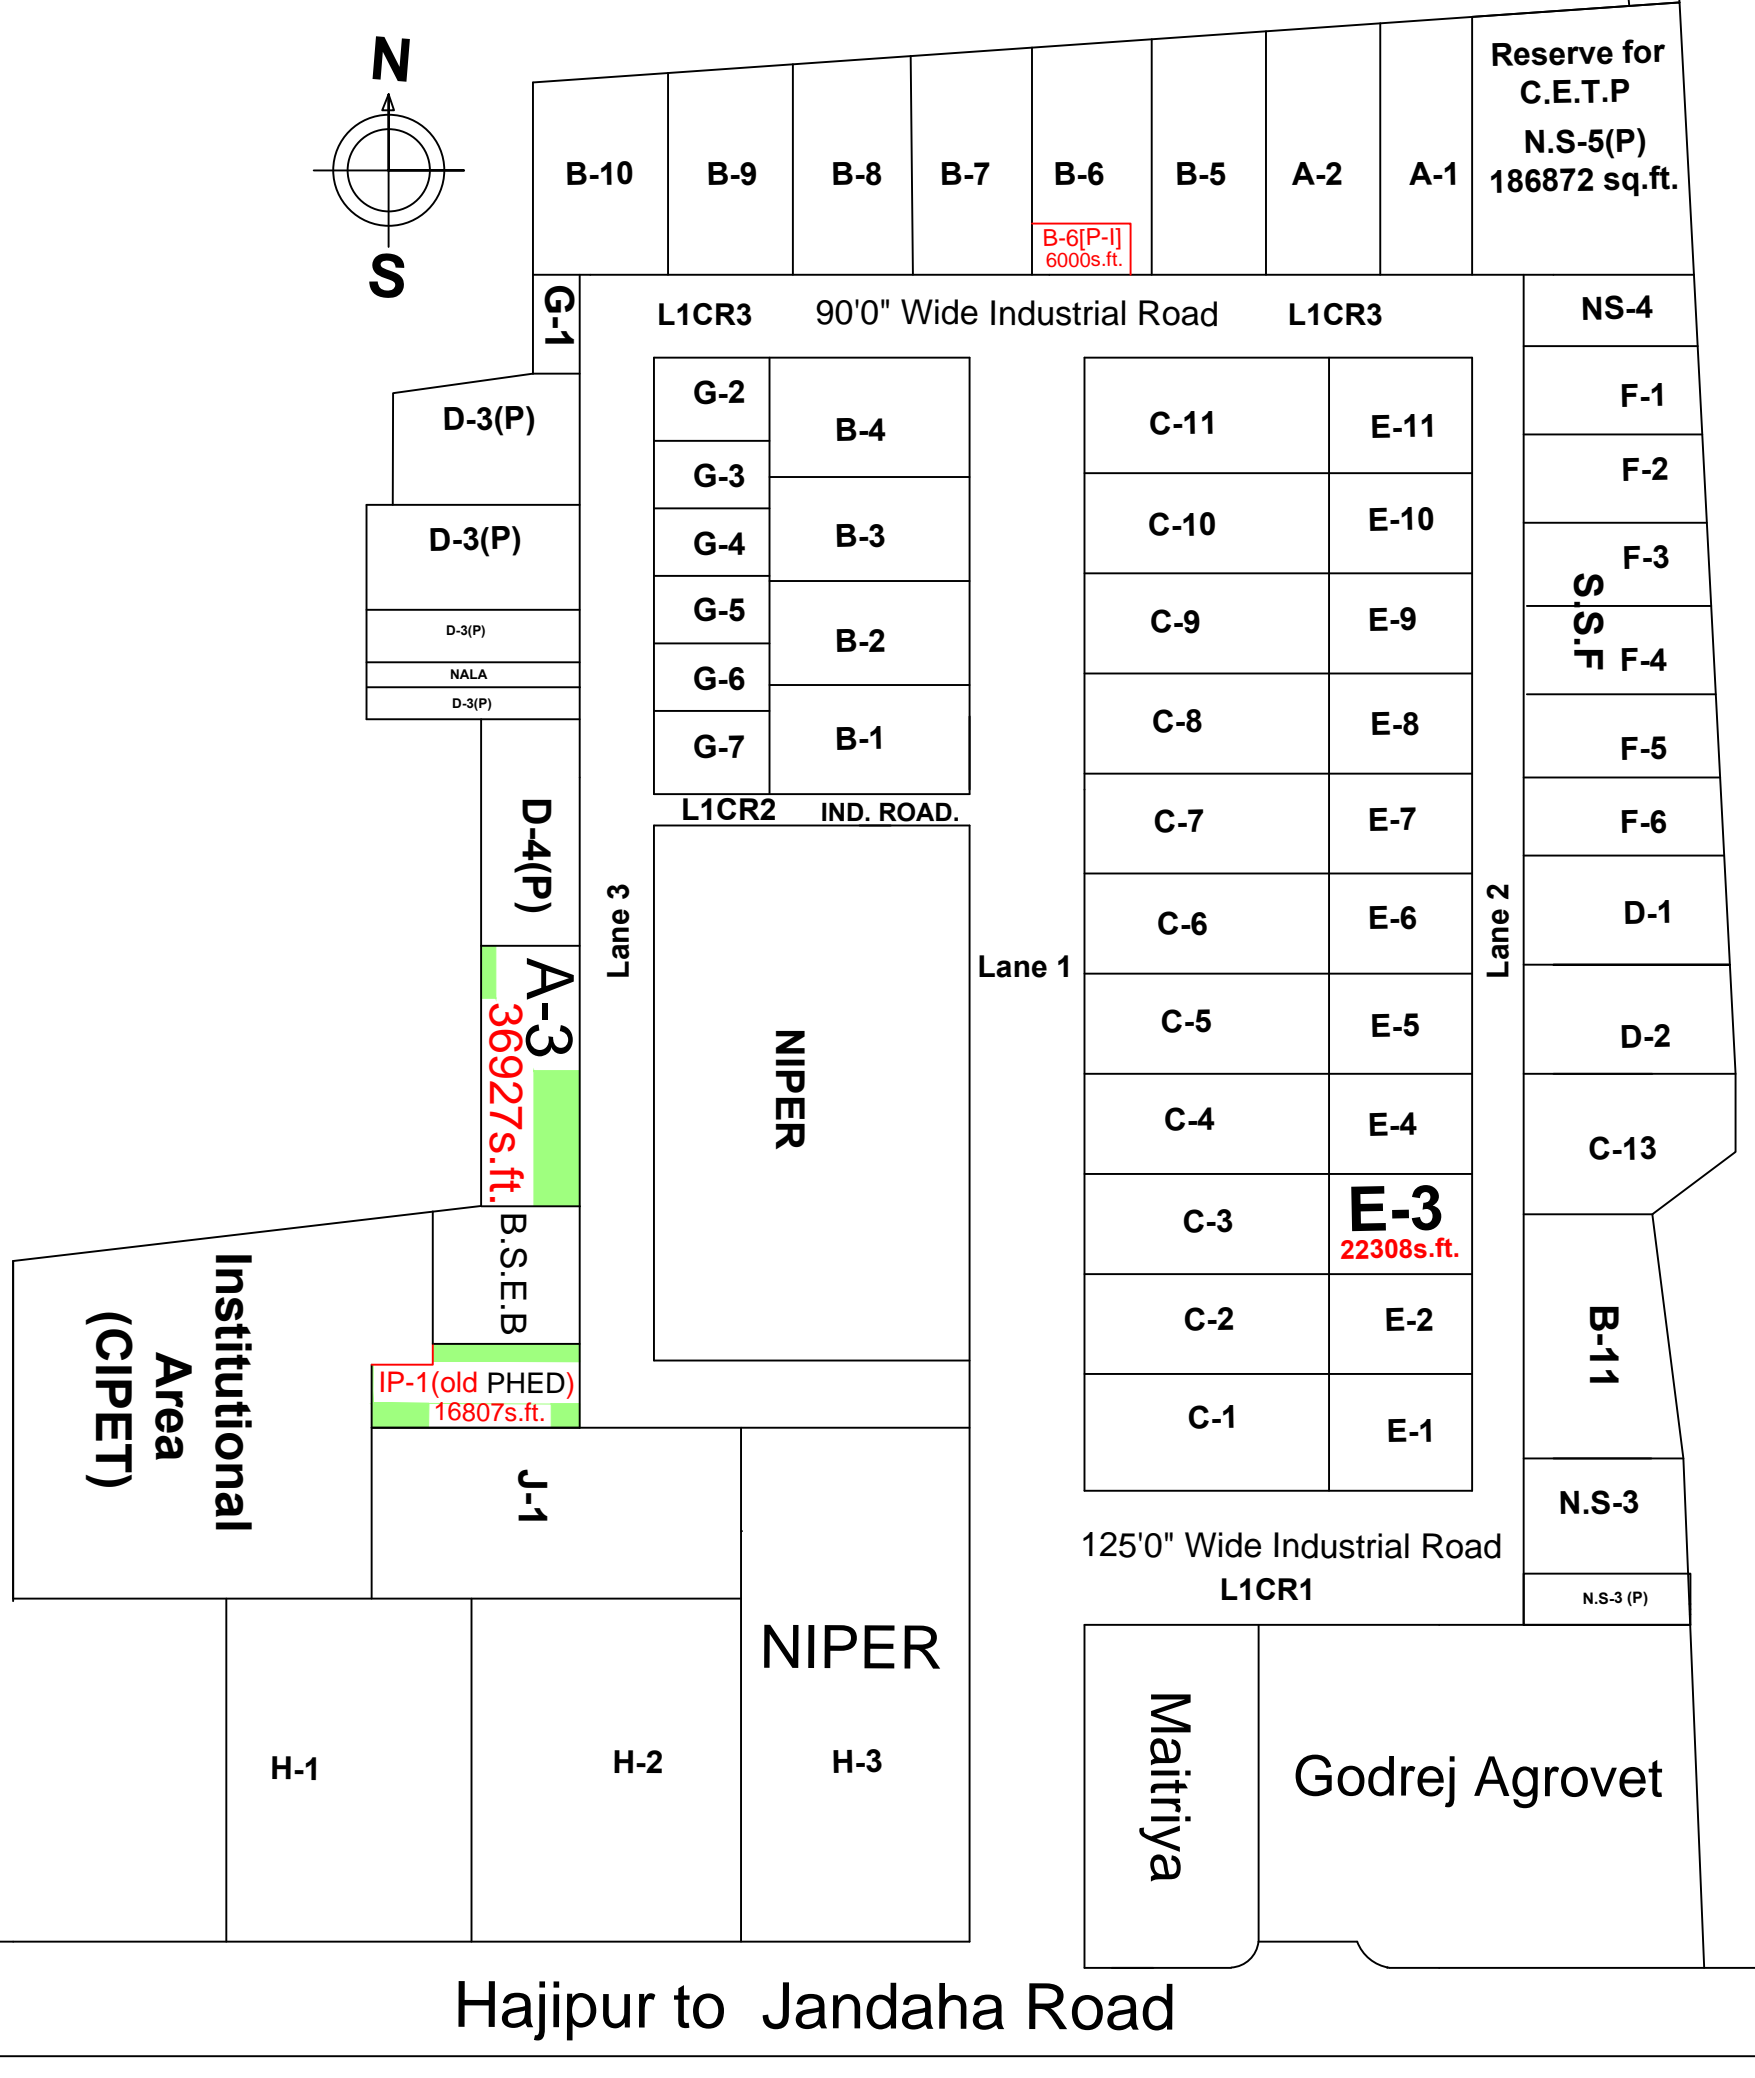

E.P.I.P. HAJIPUR, Vaishali

Total Area- 94.00 Acre

NAHAR

NALA
30'0" x 10'0"

Hajipur to Jandaha Road

Amin Patna	Draftsman	Asstt. Area Manager E.P.I.P. Hajipur	D.G.M Hajipur Cluster