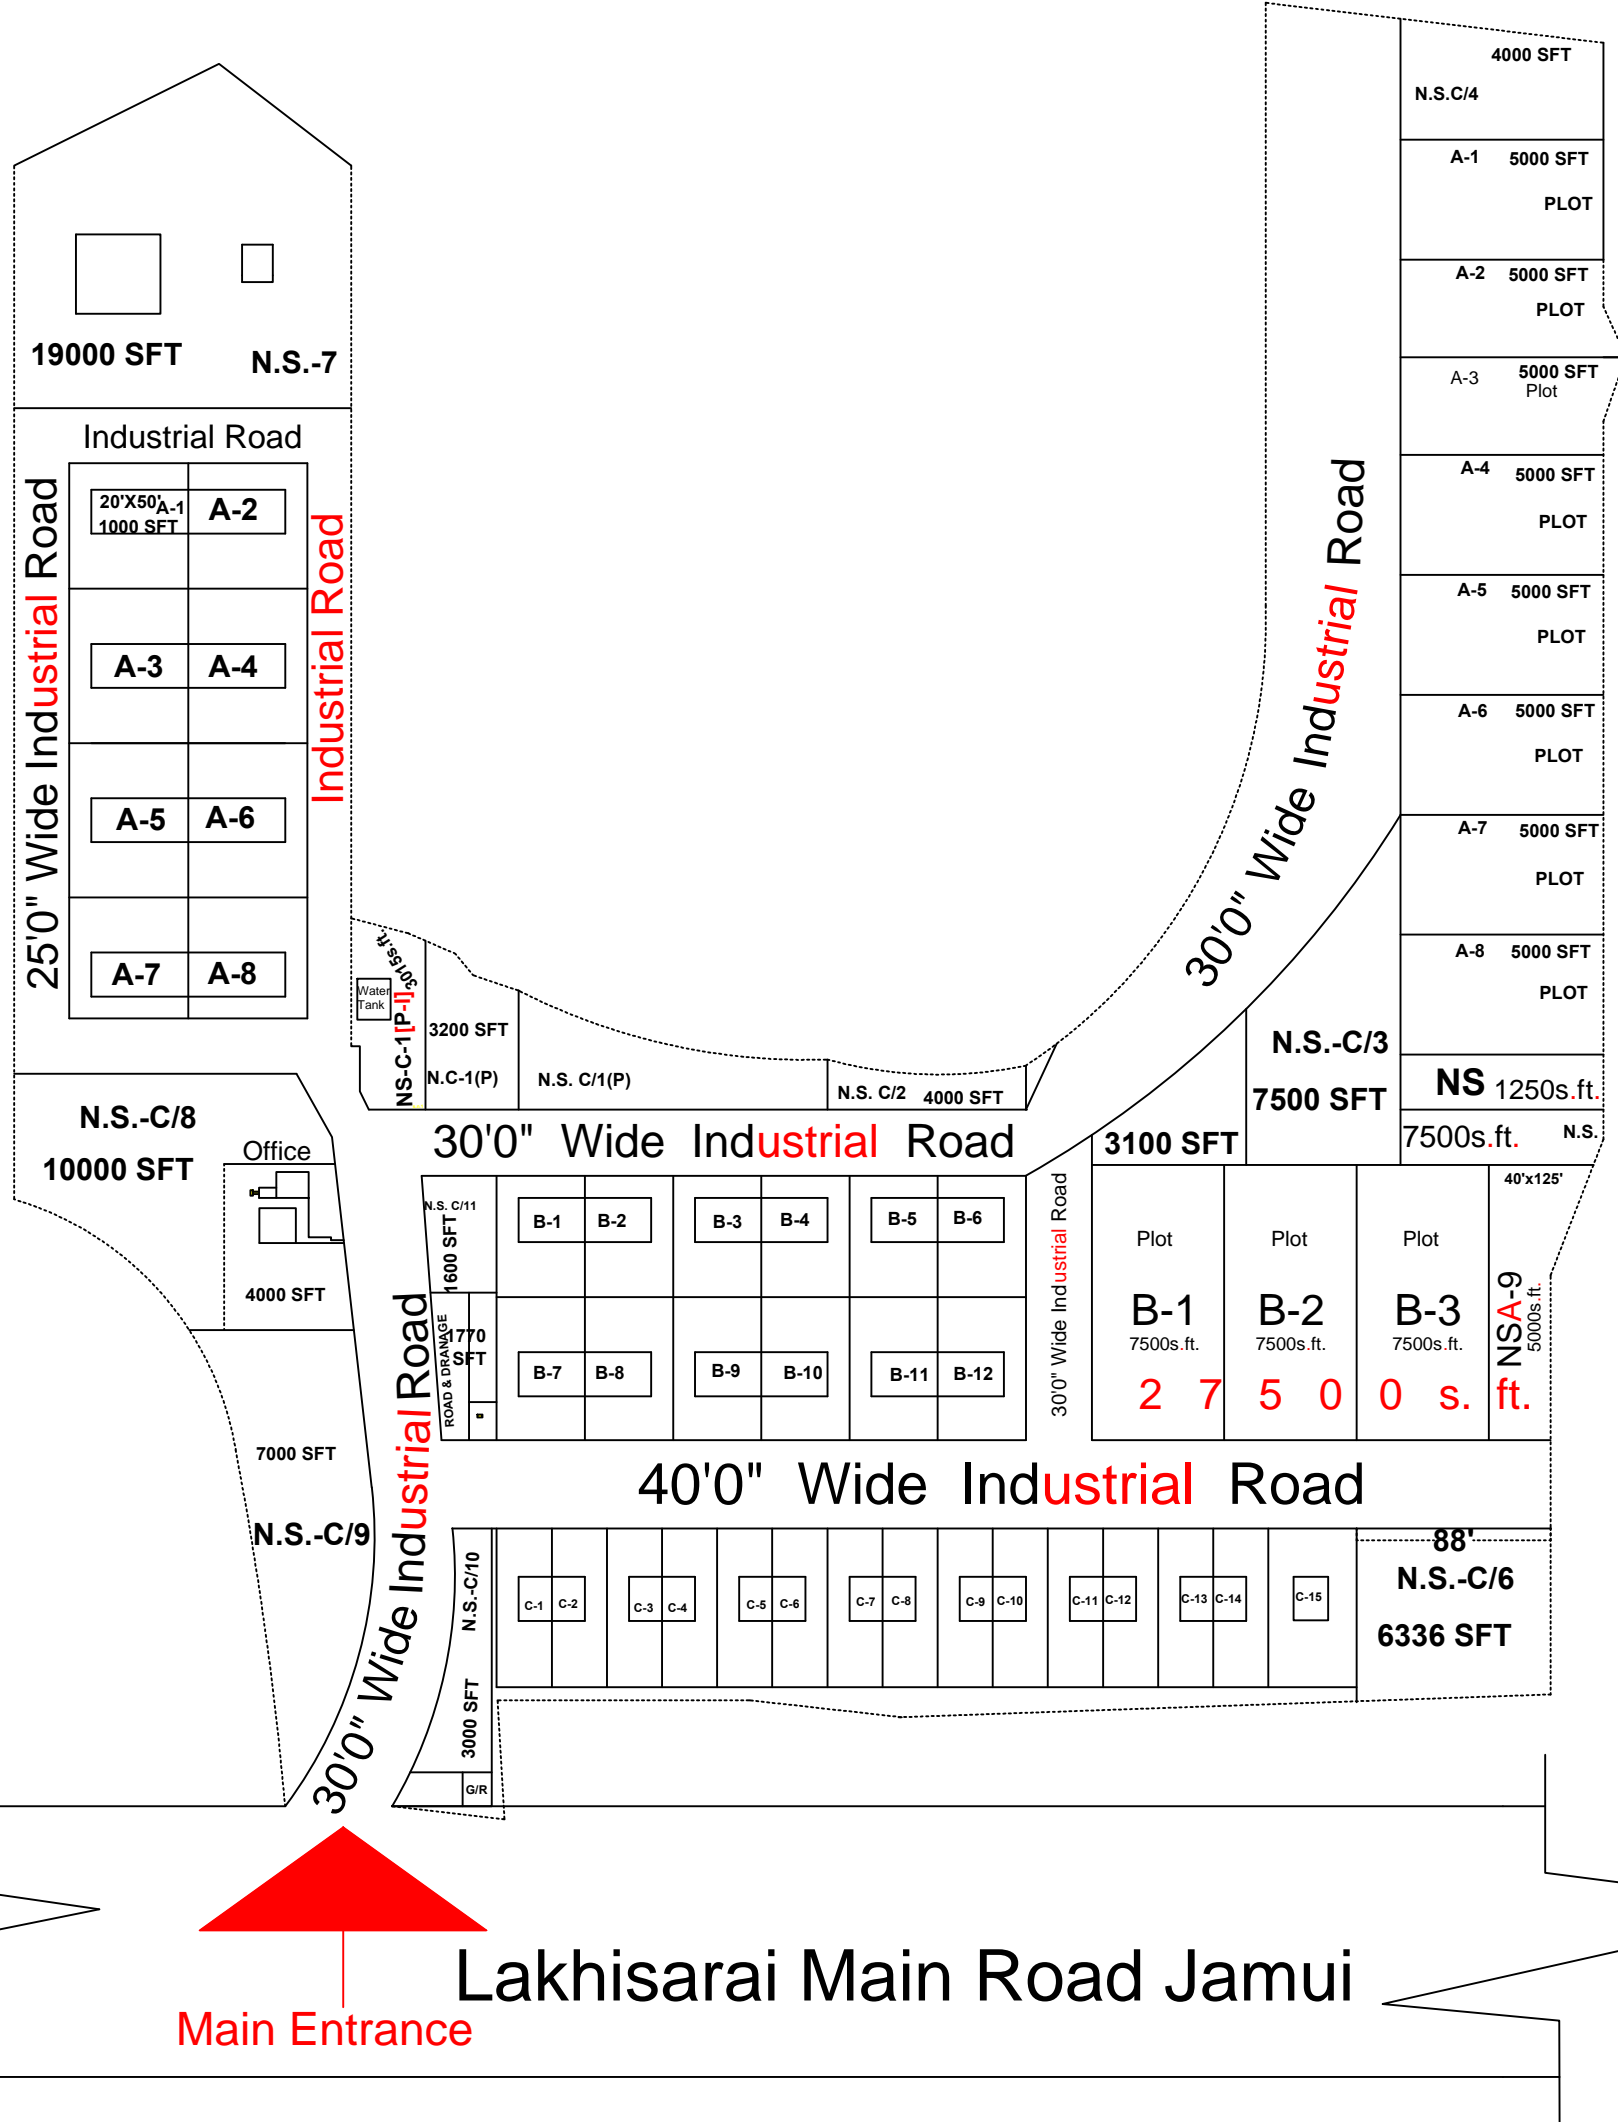

INDUSTRIAL ESTATE LAKHISARAI

Total Area- 8.00 Acre

			
Amin Bhagalpur	Draftsman	Asstt. Area Manager I.E. Lakhisarai	D.G.M Bhagalpur Cluster