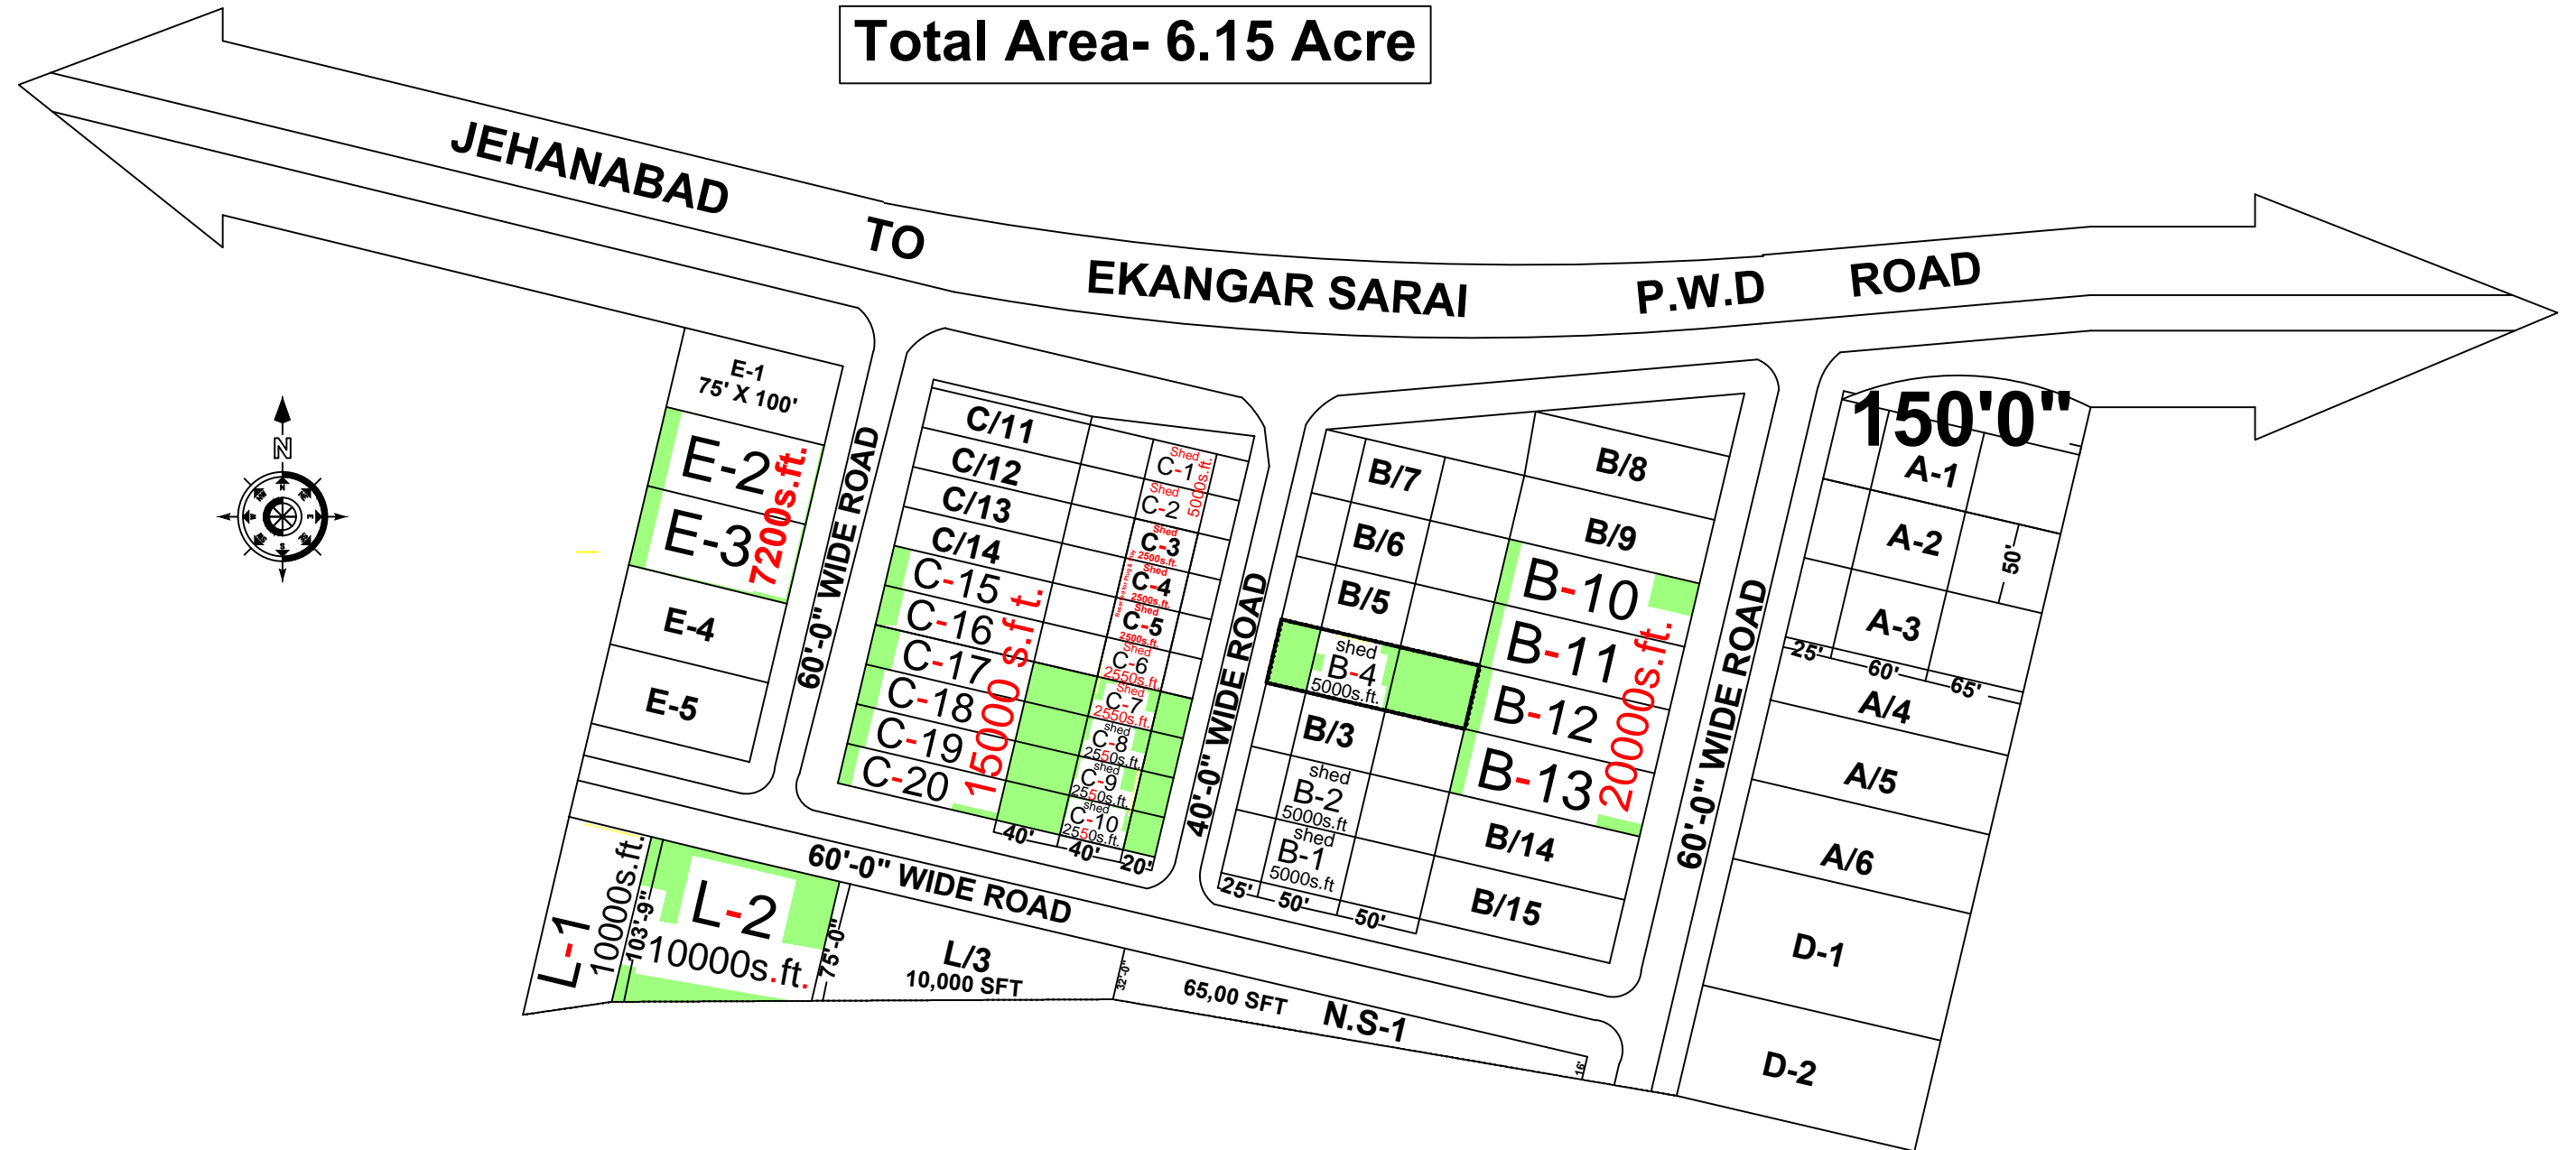

INDUSTRIAL ESTATE JEHANABAD

Total Area- 6.15 Acre

			
<p>Amin Patna</p>	<p>Draftsman</p>	<p>Asstt. Area Manager I.E. Jehanabad</p>	<p>D.G.M Gaya Cluster</p>