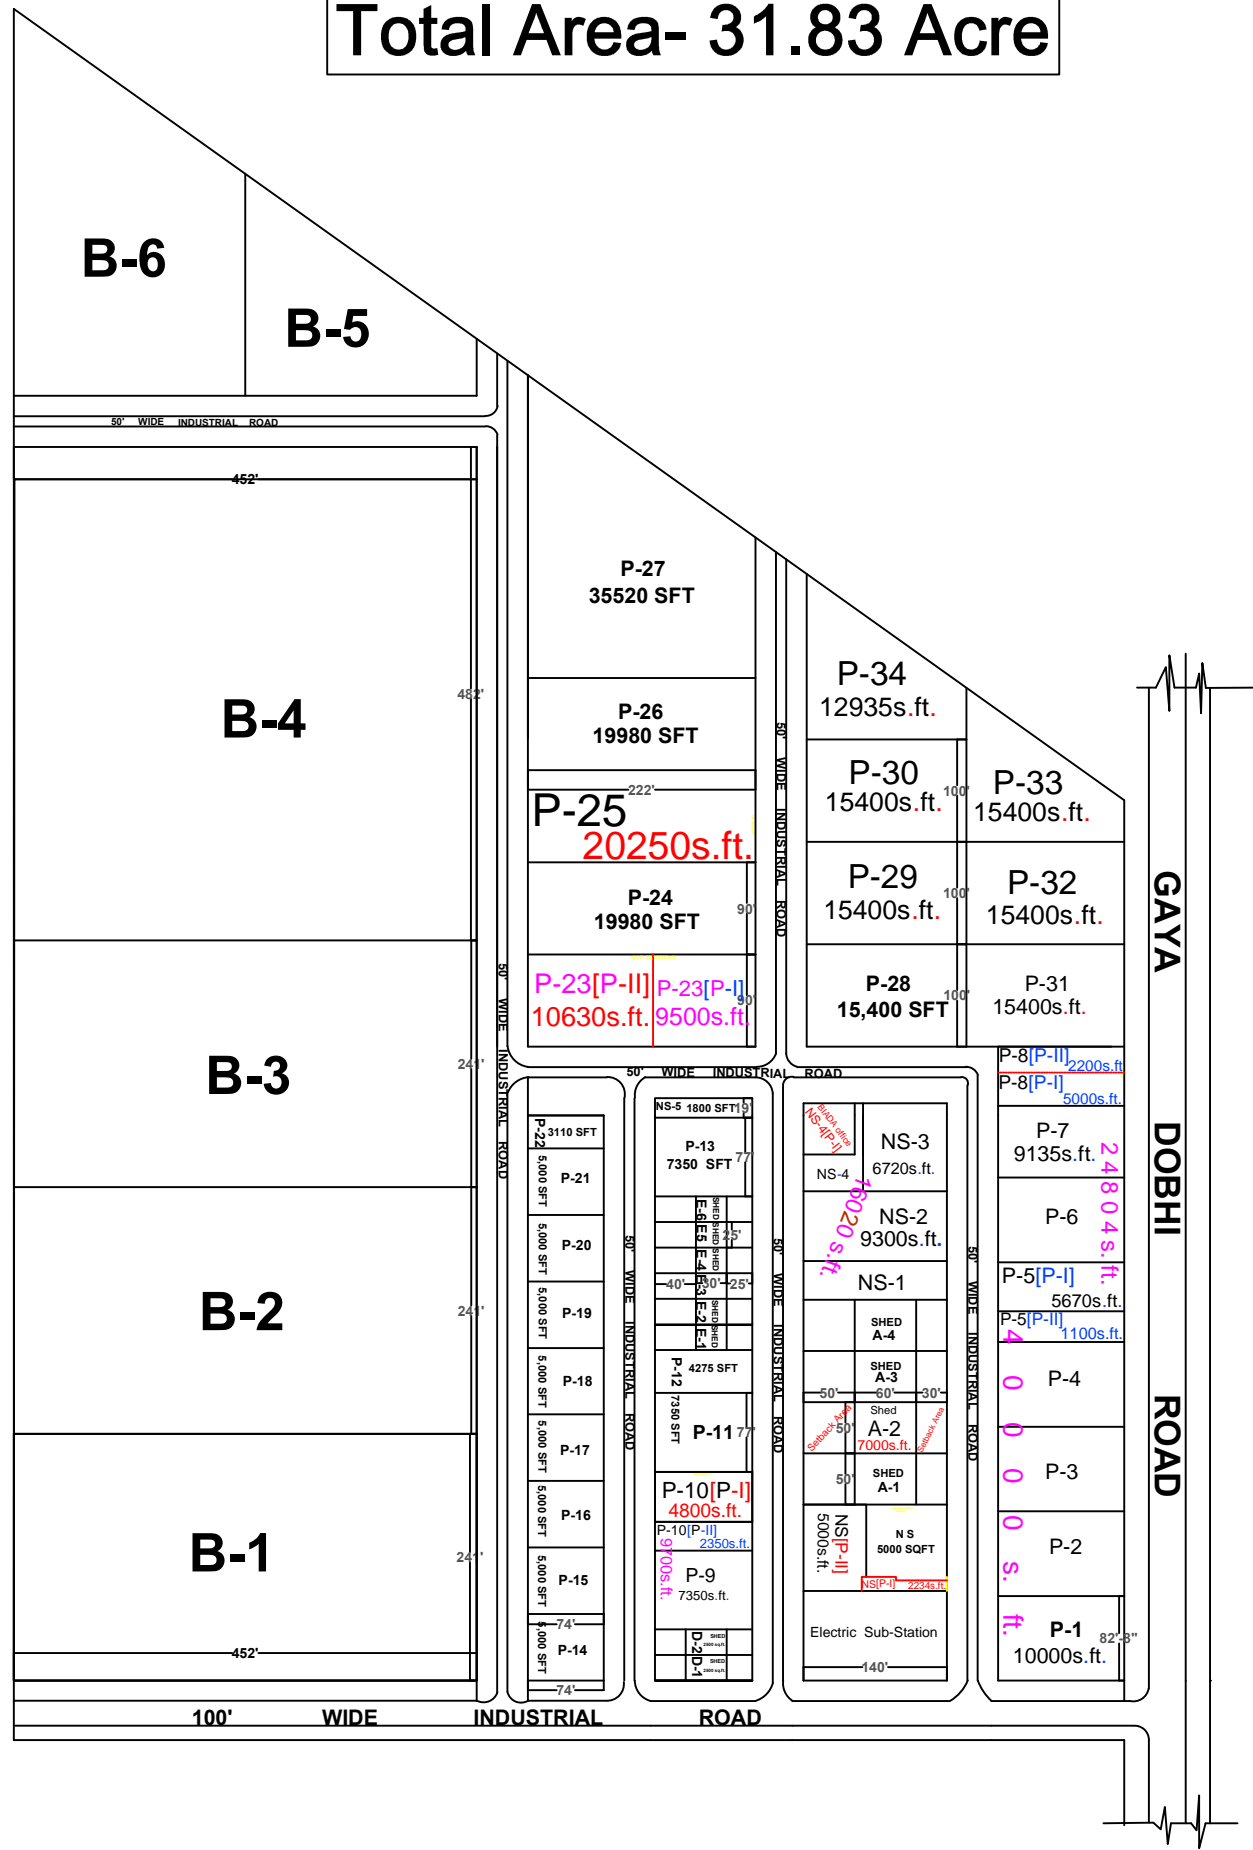

INDUSTRIAL AREA GAYA

Total Area- 31.83 Acre

Amin Patna	Draftsman	Asstt. Area Manager I.A. Gaya	D.G.M Gaya Cluster