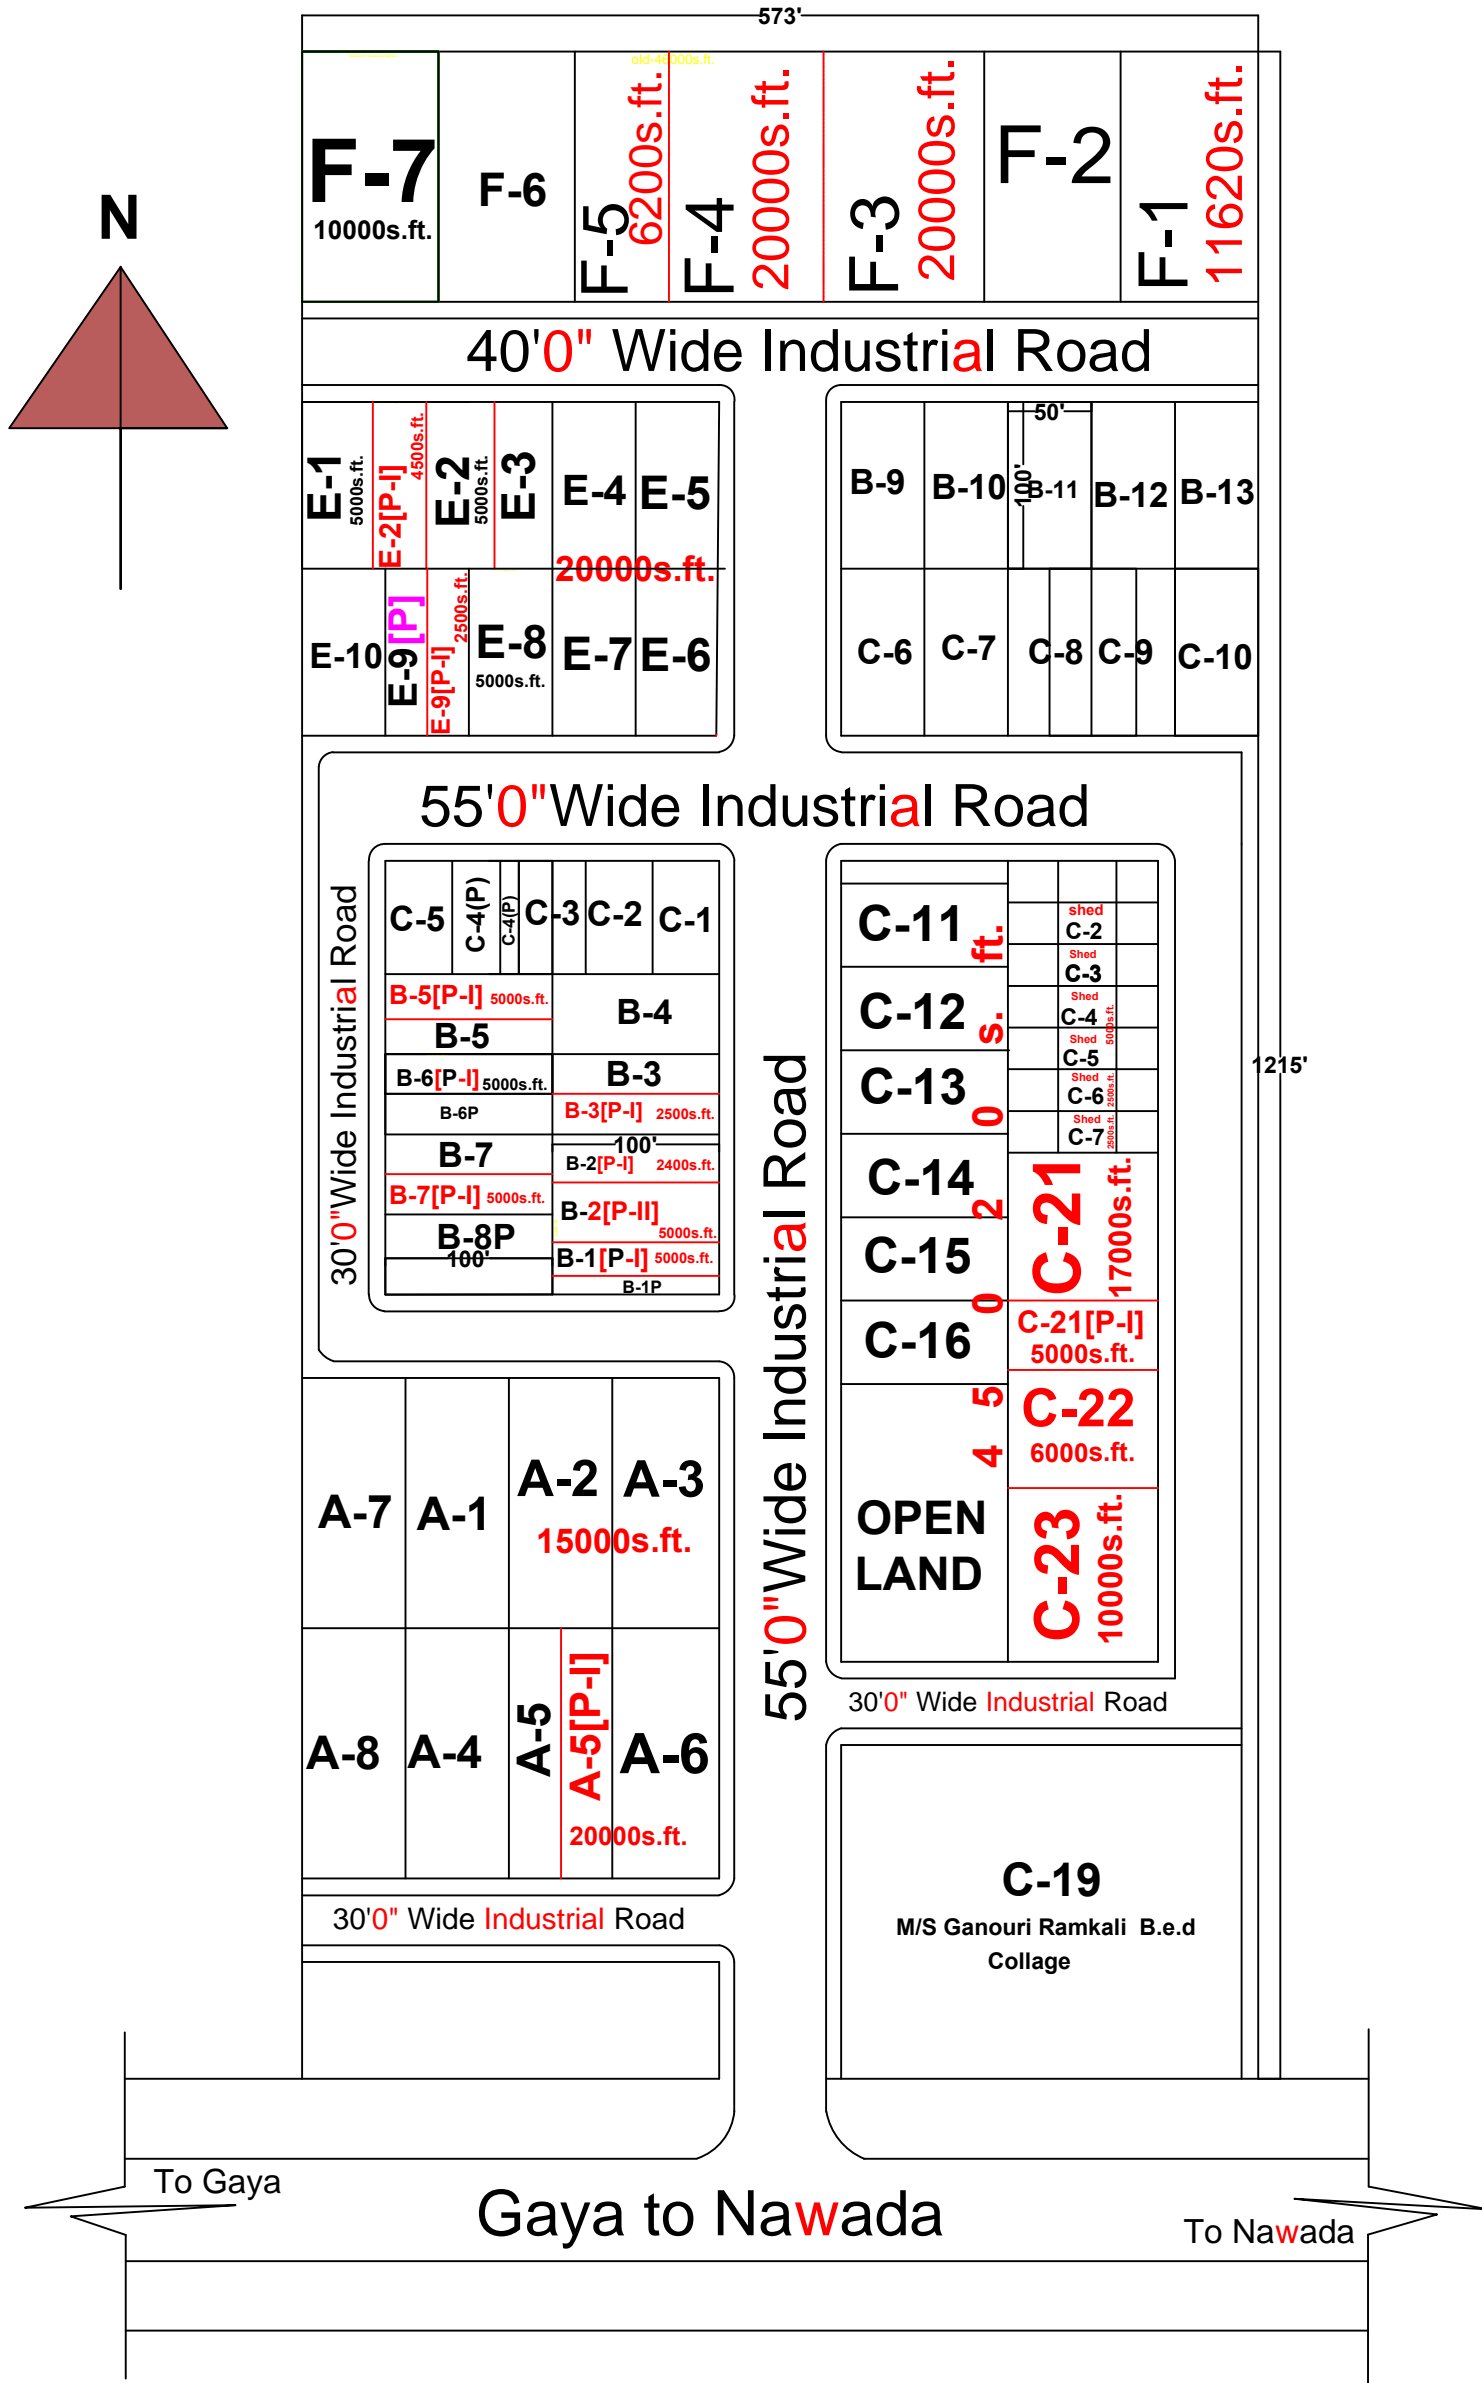

INDUSTRIAL AREA NAWADA

Total Area- 15.60 Acre

Amin Patna	Draftsman	Asstt. Area Manager I.A. Nawada	D.G.M Gaya Cluster