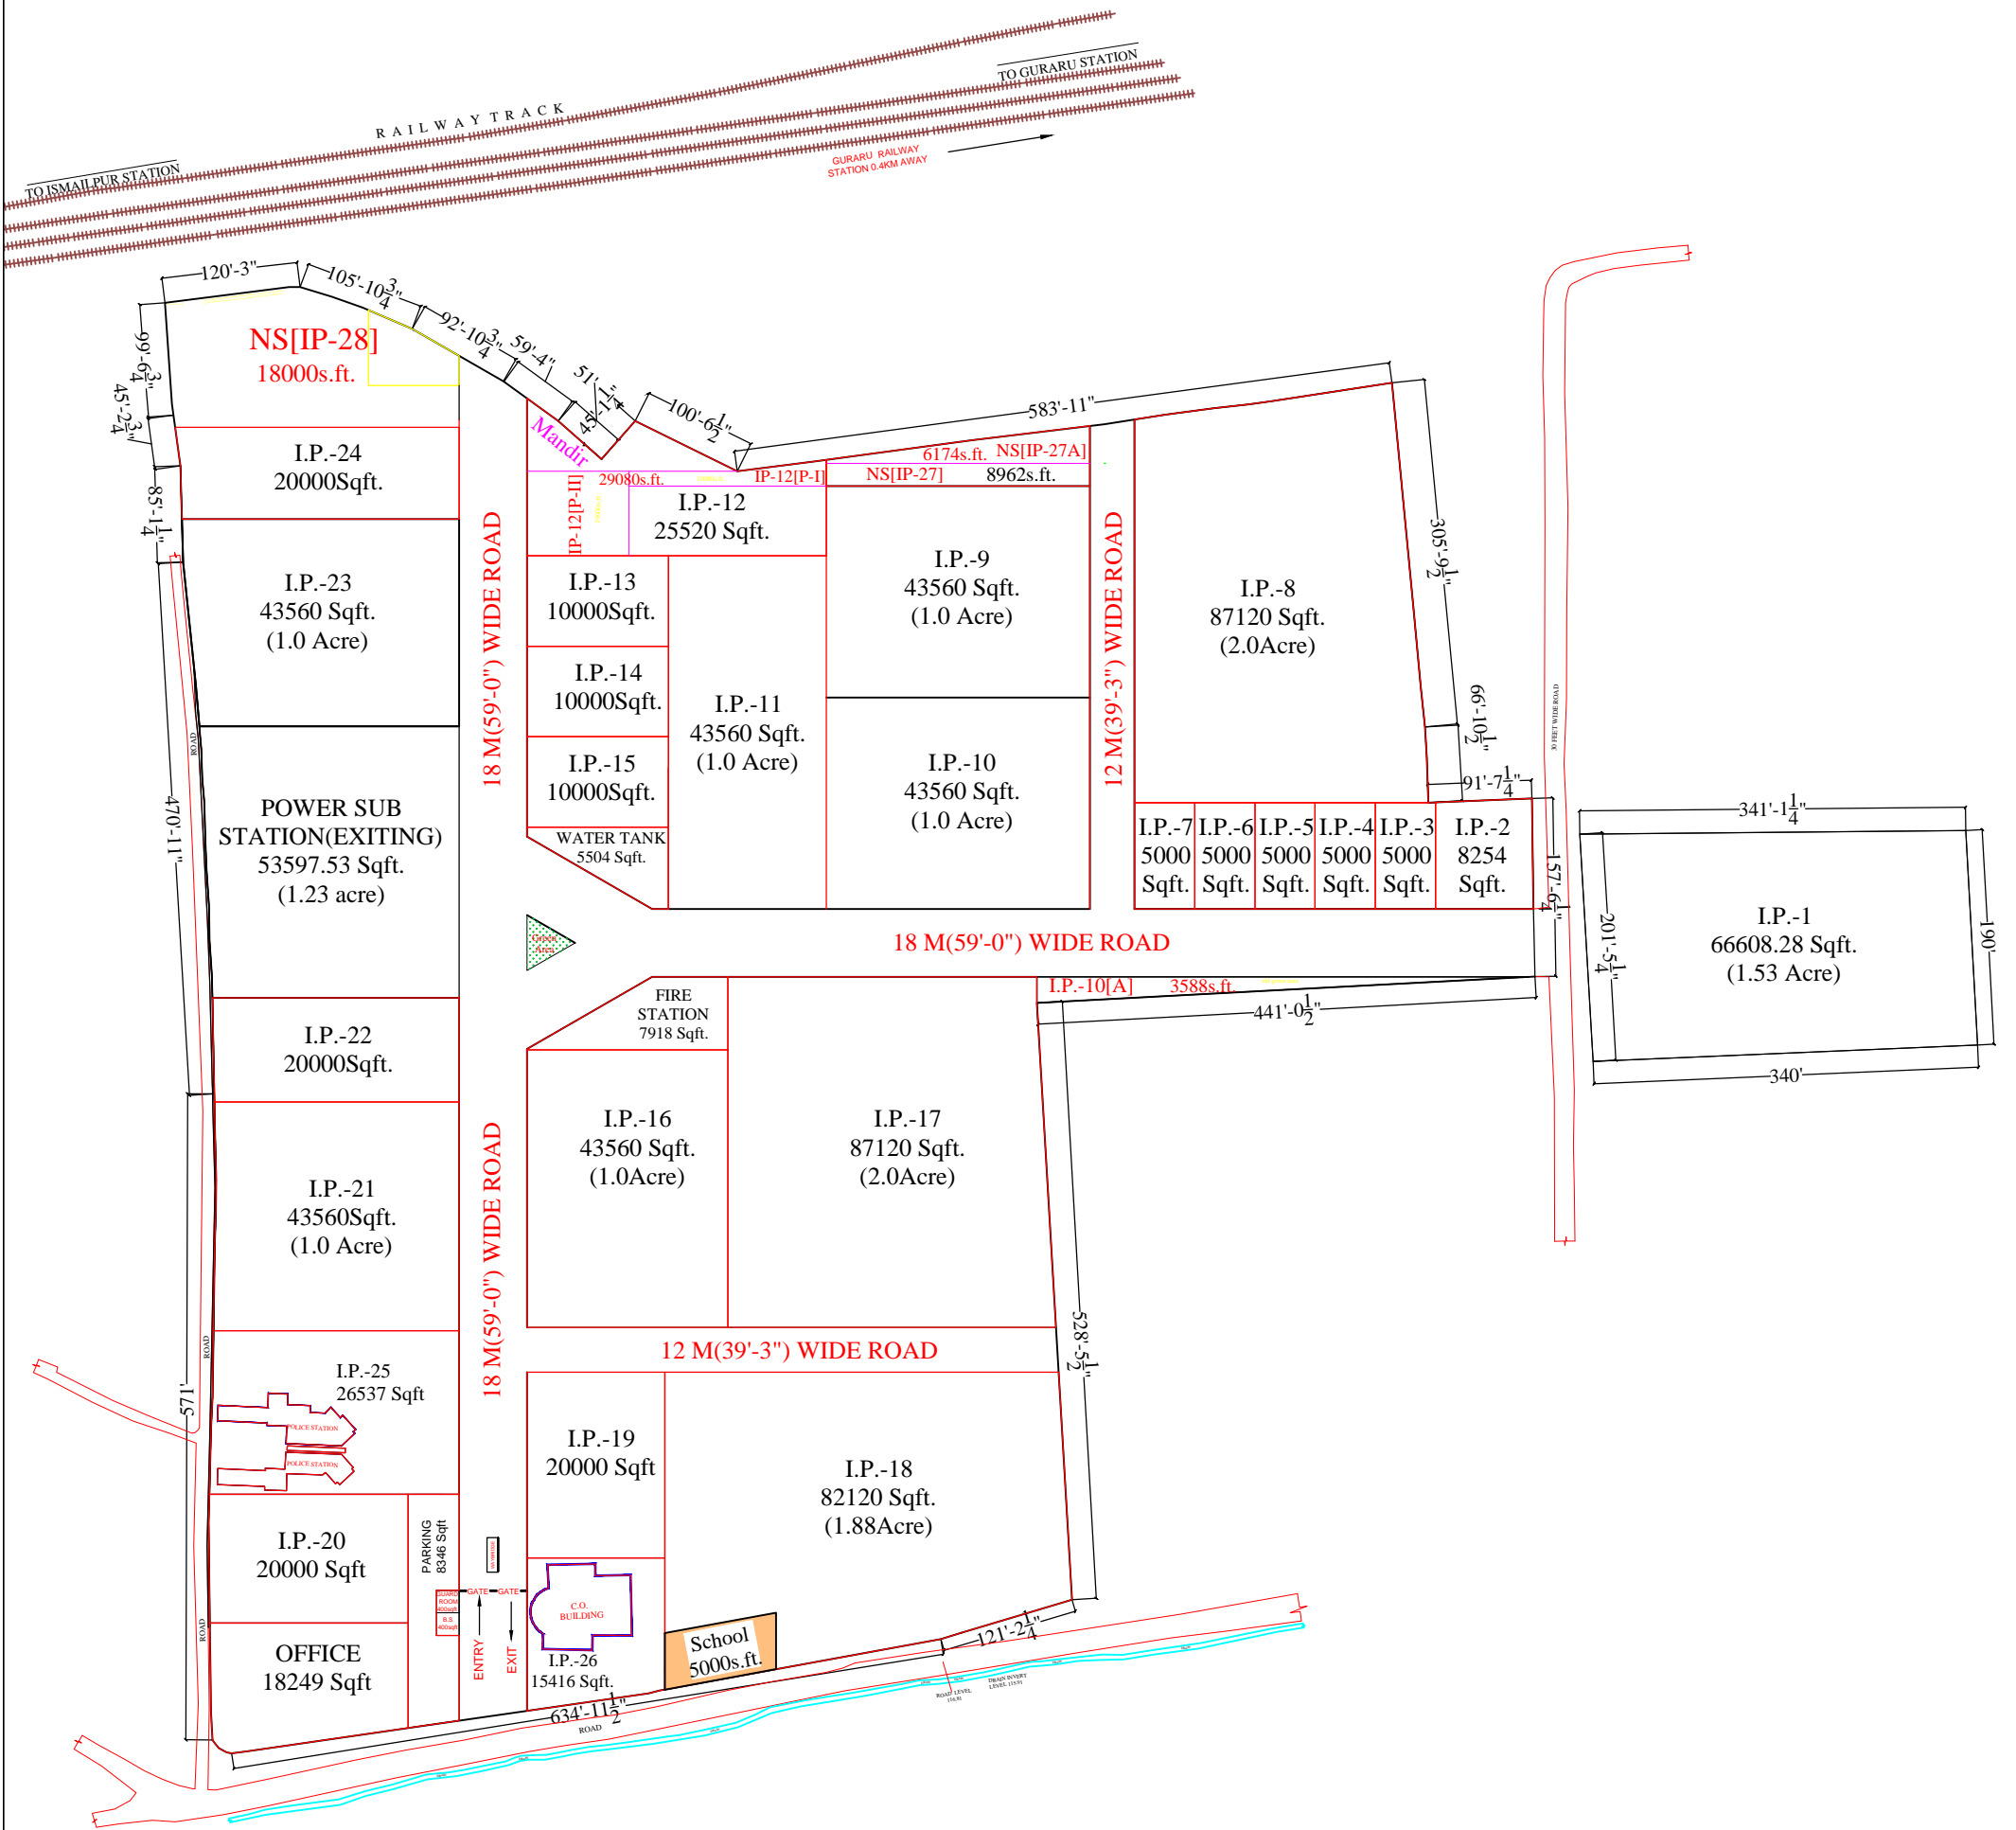

Industrial Area Guraru, Gaya

SITE AREA:- 1107295 sqft / 25.42 Acre

INFRASTRUCTURE DEVELOPMENT AUTHORITY, BIHAR
THIS DRAWING IS THE PROPERTY OF NOUVEAU AND SHALL NOT BE COPIED OR USED IN ANY MANNER WITHOUT PRIOR PERMISSION.

GENERAL INSTRUCTION	MARK	DATE	PROJECT:-	Sheet Title:	North:-	ARCHITECTURAL CONSULTANT:
			PROPOSED INDUSTRIAL AREA DEVELOPMENT AT GURARU SUGAR FACTORY- GAYA, BIHAR	MASTER PLAN		NOUVEAU
			CLIENT:- INFRASTRUCTURE DEVELOPMENT AUTHORITY, BIHAR	Revision no: 06	Drawn By:- Ar. Sunhala Sinha	16, Mangaldeep Aptt., Patliputra Colony, Patna-13, M.No.- 9334040693, 7544007432 Tel.No.-0612 2264656 www.nouveaugp.com
				Date:- 26/08/2022	Checked By:- Ar. S.P. Singh	
				Scale:-	Drawing no:-	
				Dimension :- All Dimensions are in Feet & Inches		