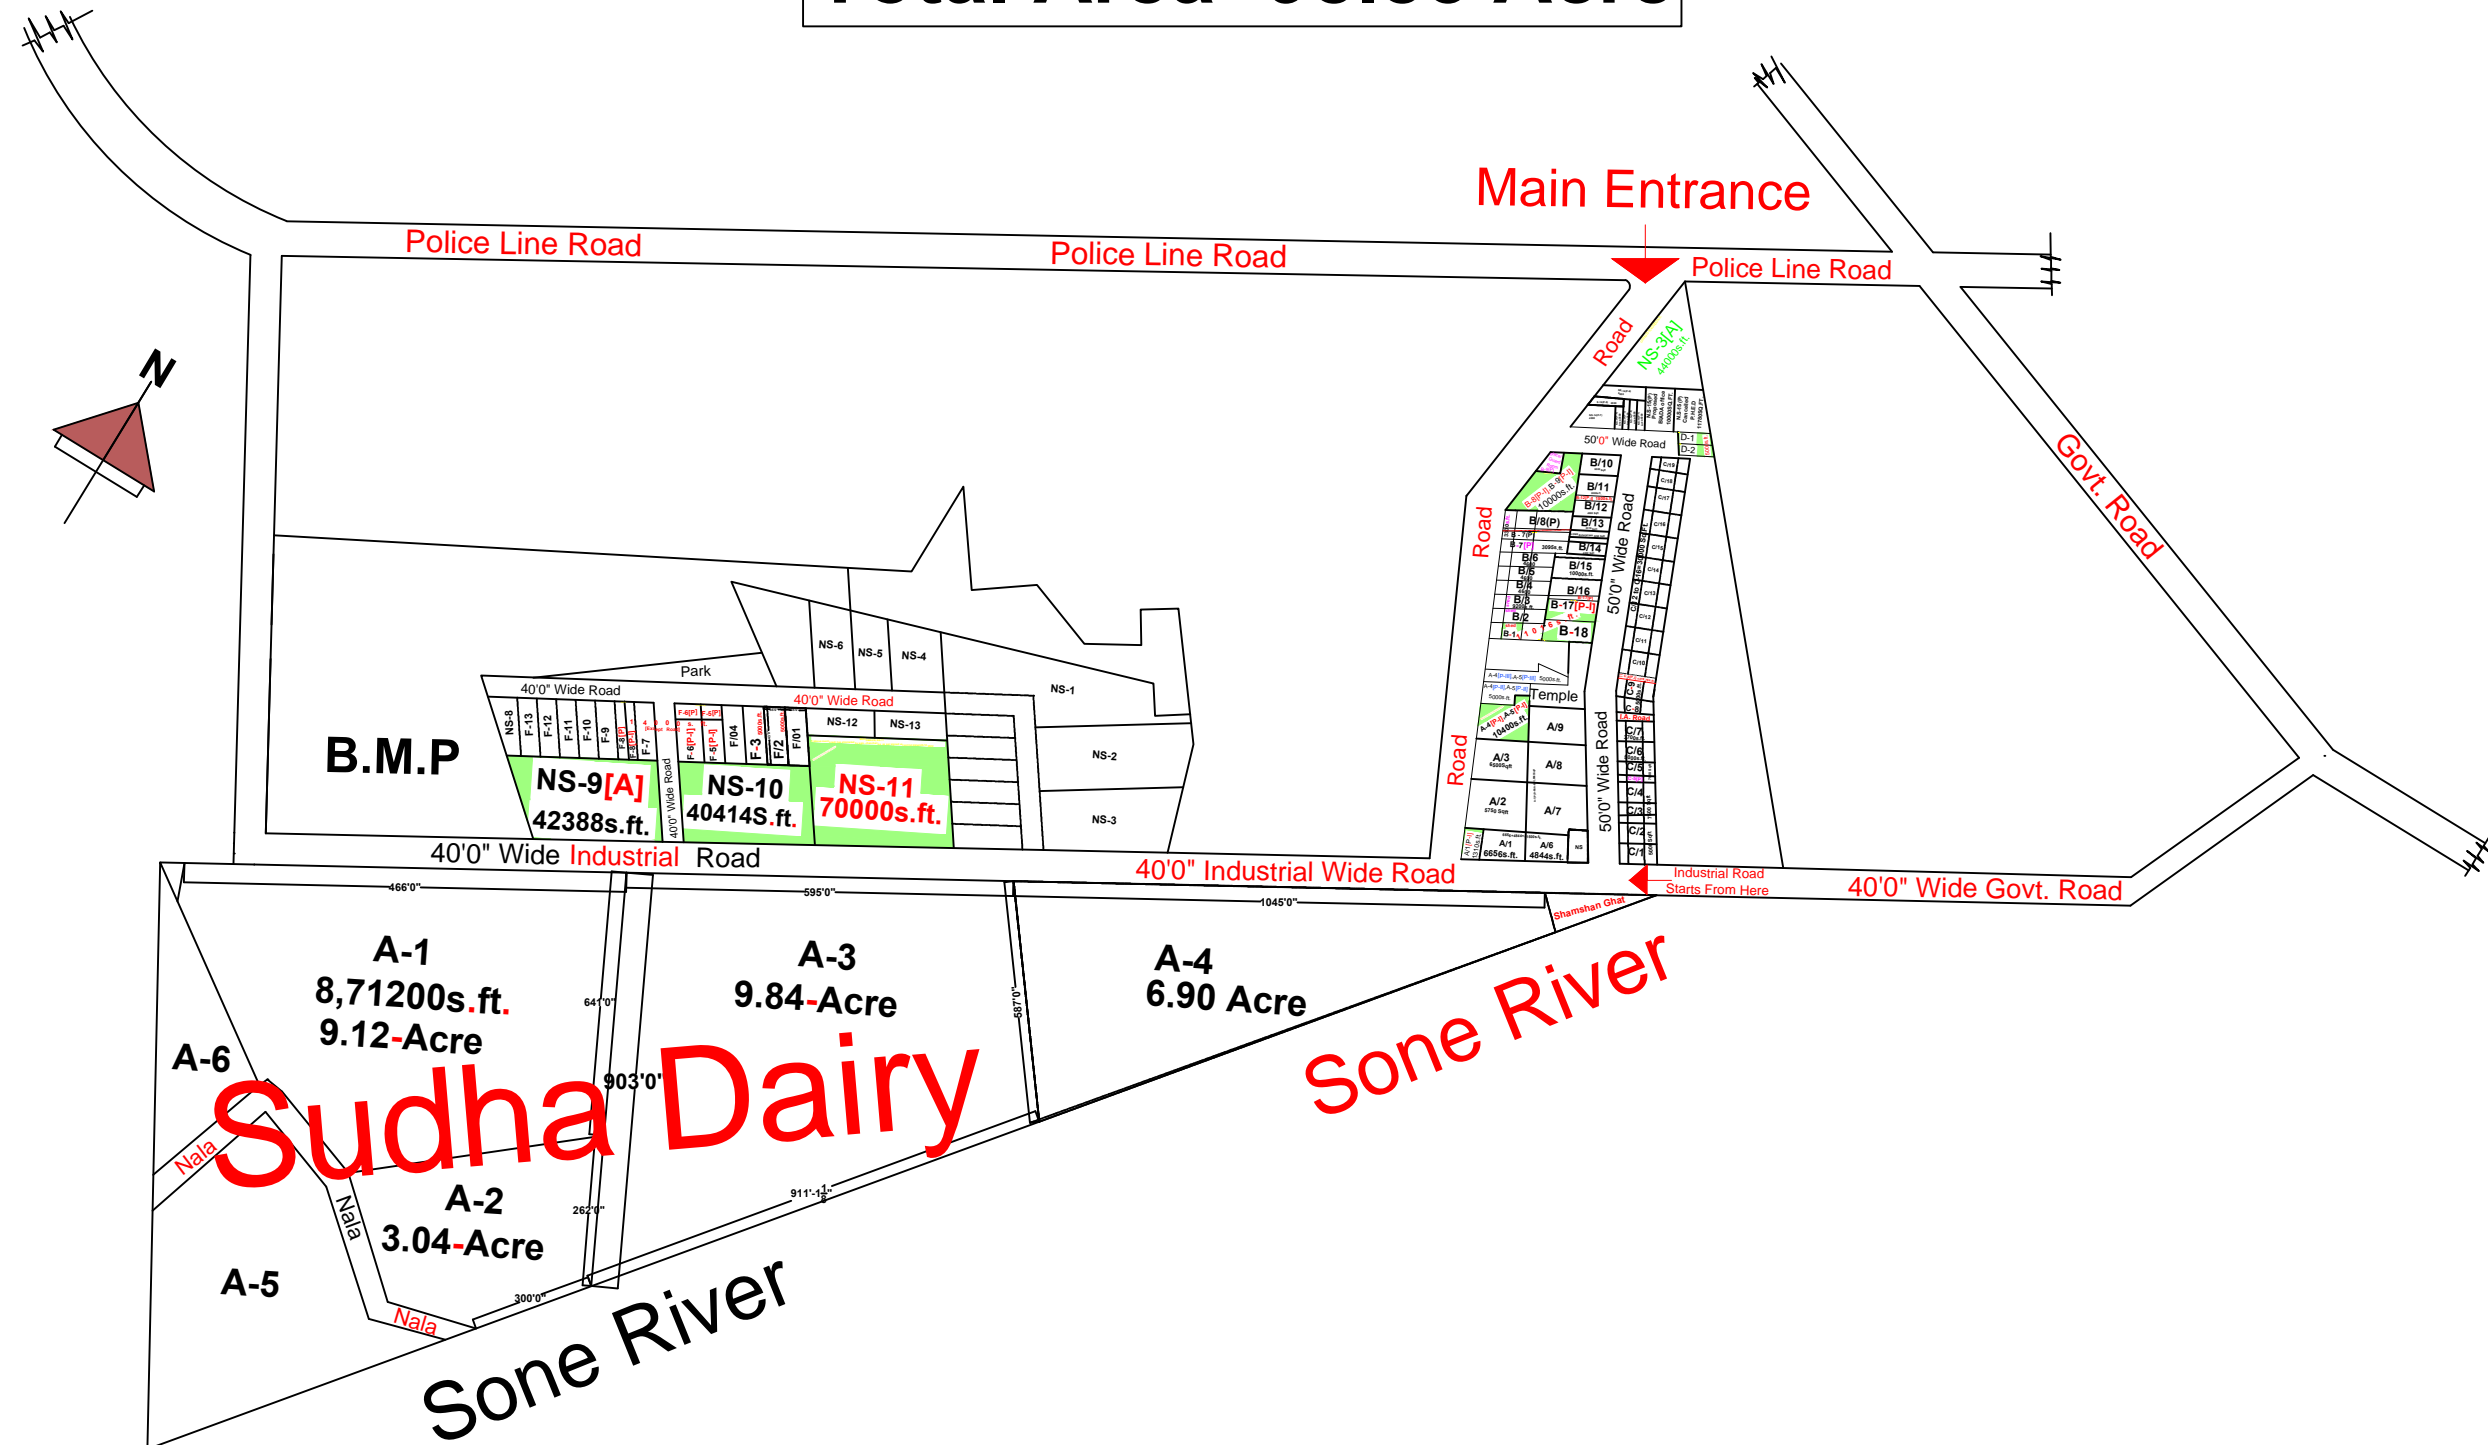

# INDUSTRIAL AREA DEHRI-ON-SONE, ROHTAS

**Total Area- 98.85 Acre**

**Sudha Dairy**

**Sone River**

Amin Patna	Draftsman	Asstt. Area Manager I.A. Dehri	D.G.M Gaya Cluster