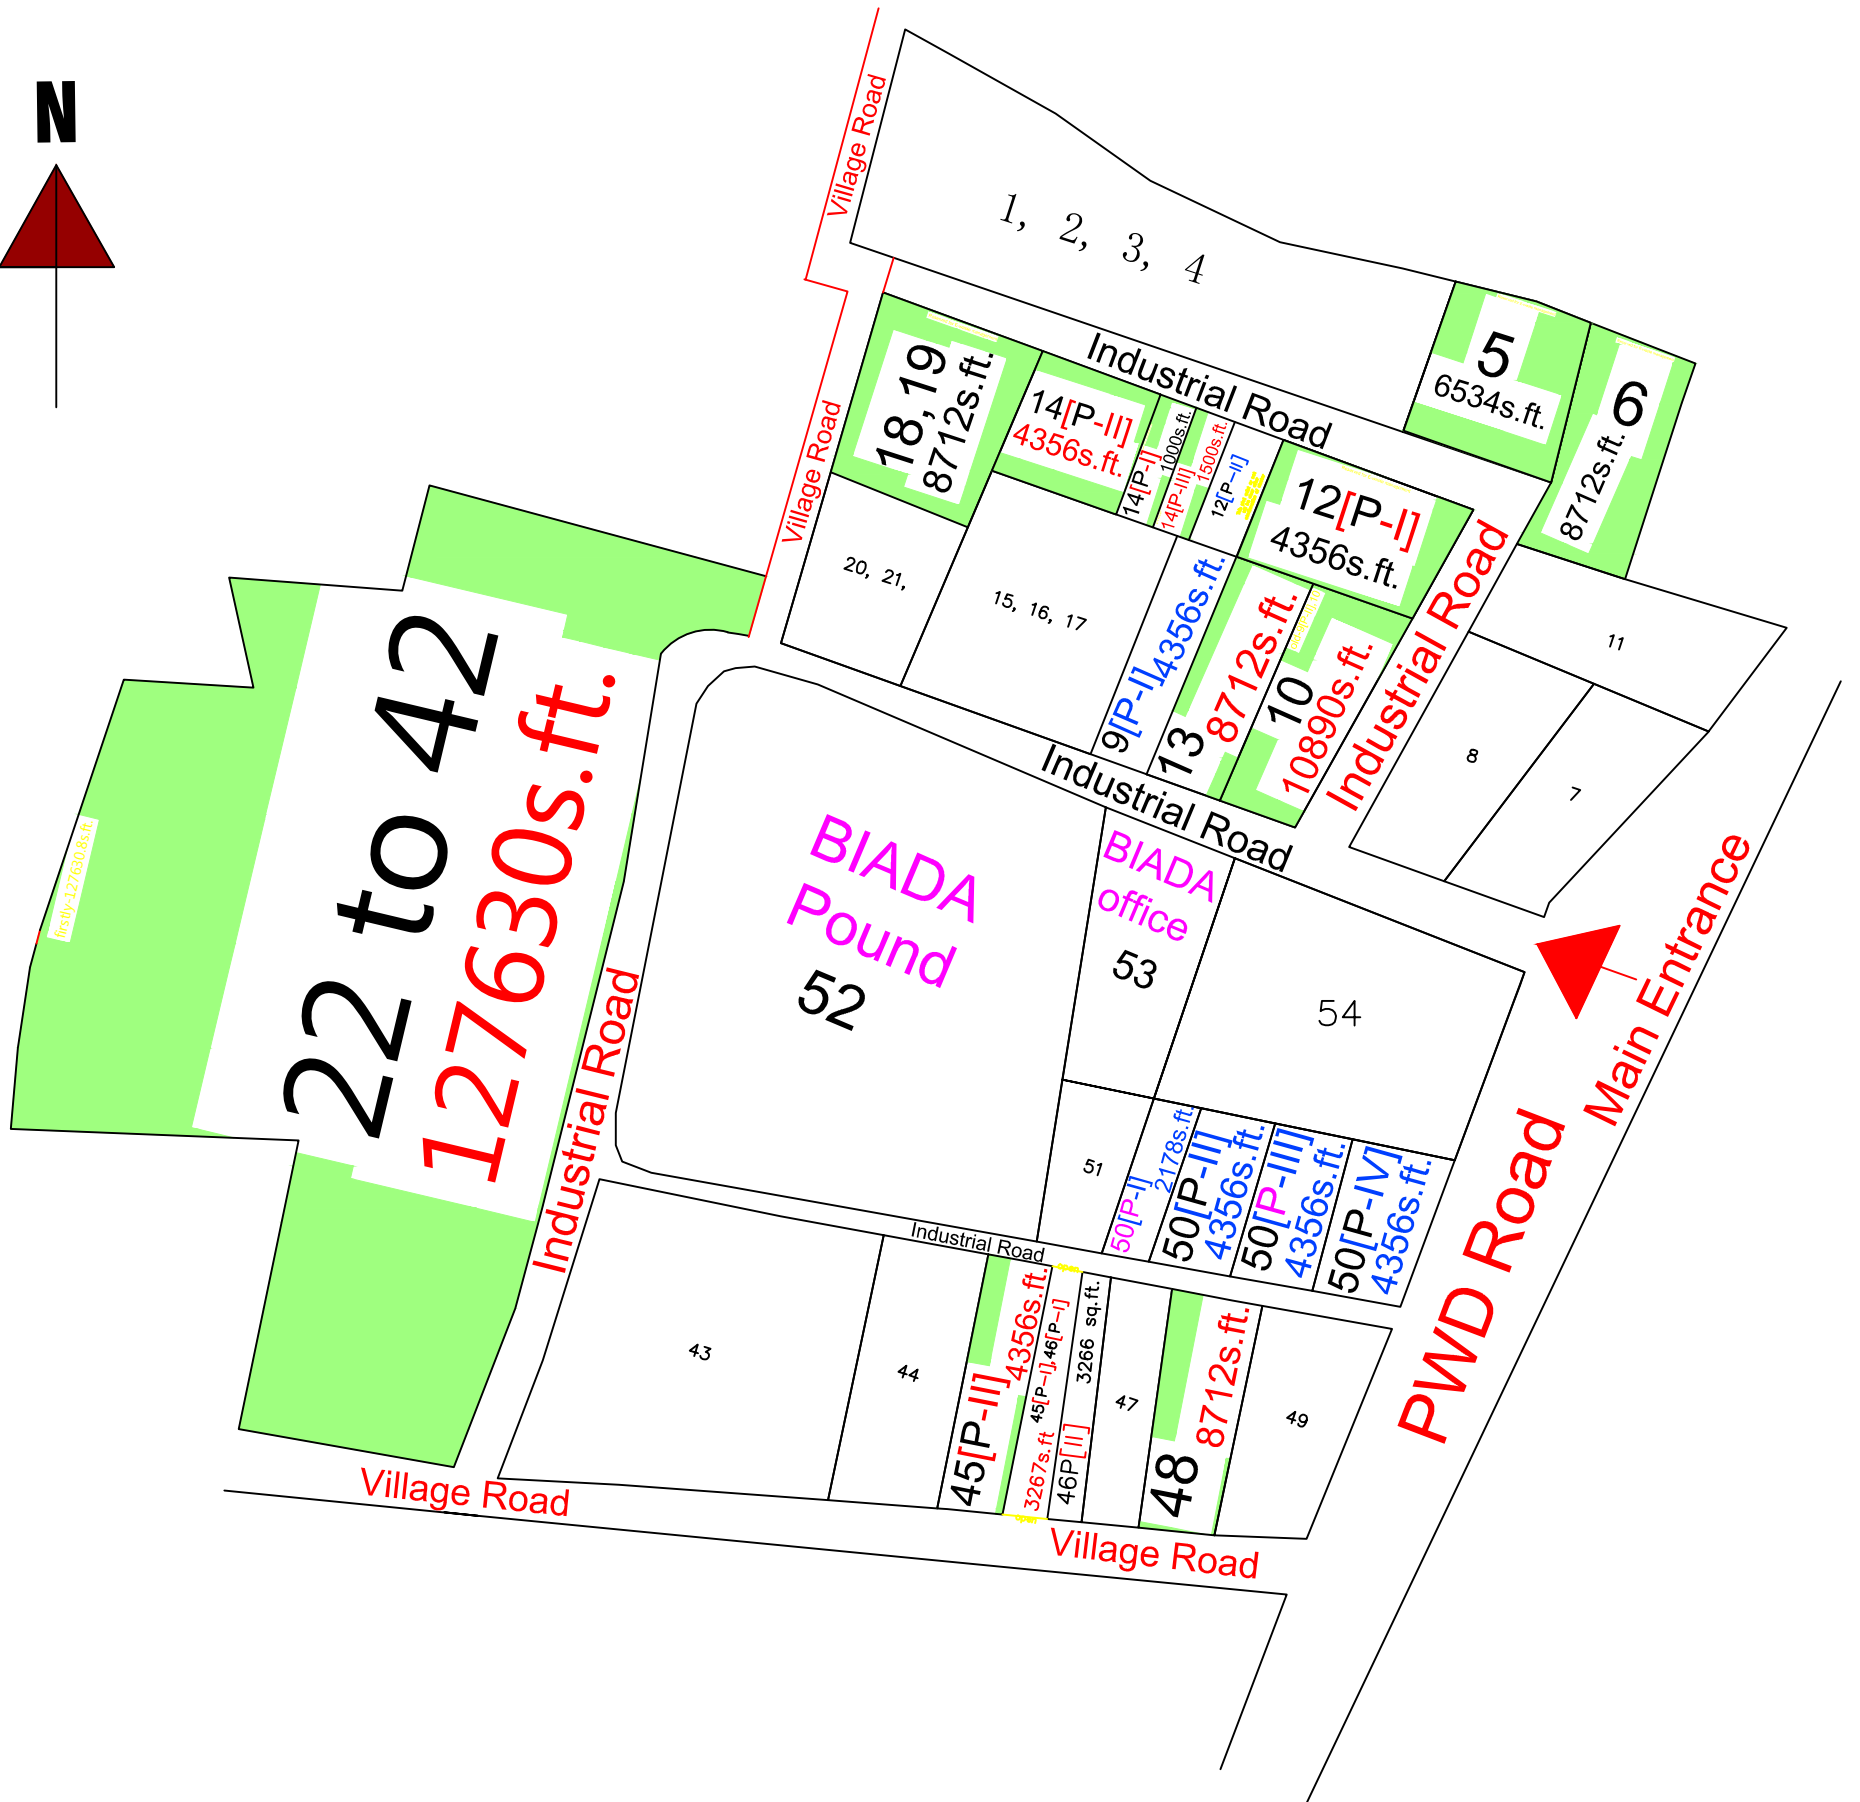

# INDUSTRIAL AREA JHANJHARPUR, MADHUBANI

Total Area- 14.94 Acre

Amin Darbhanga	Draftsman	Asstt. Area Manager I.A. jhanjharpur	D.G.M Darbhanga Cluster