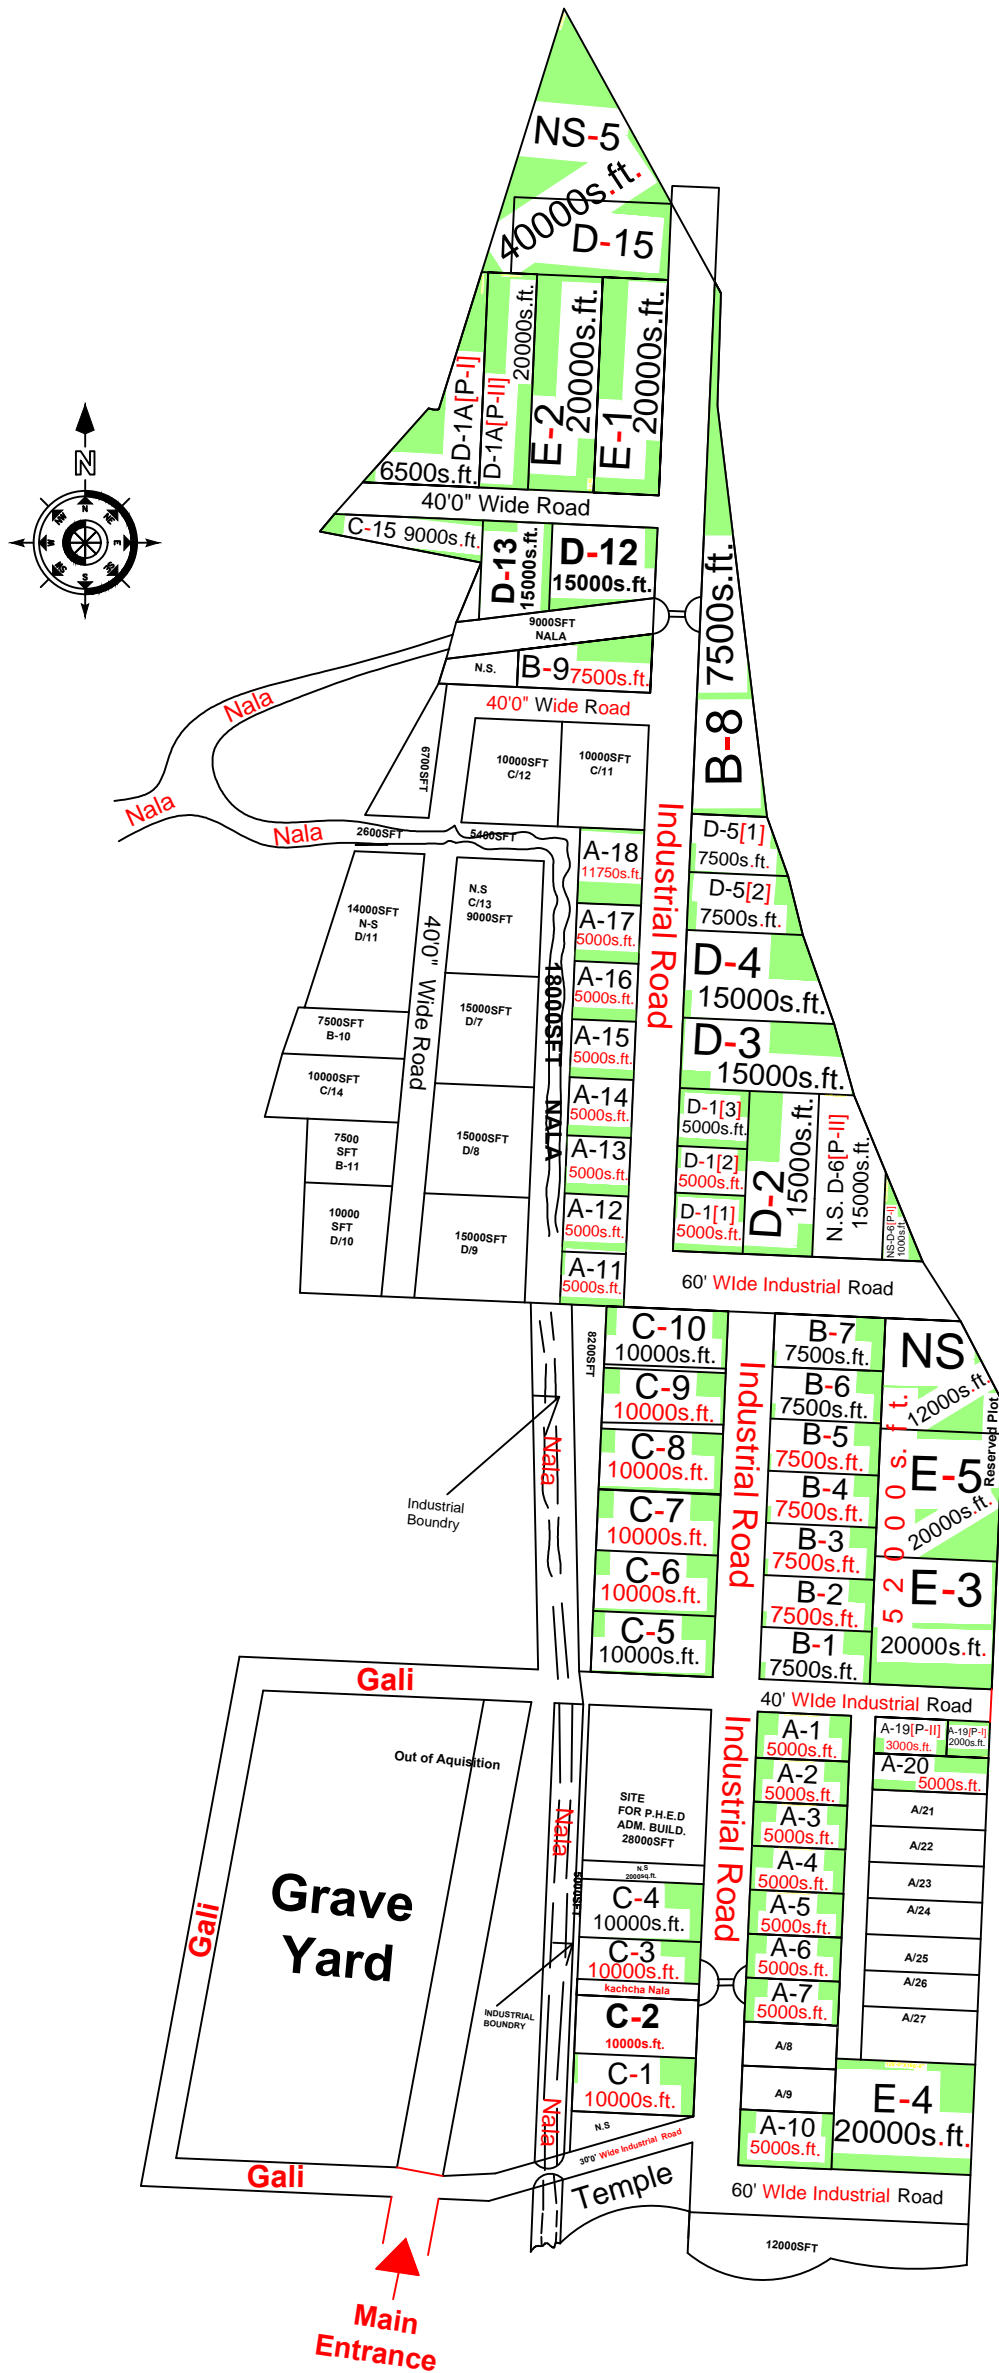

INDUSTRIAL AREA JAMALPUR, MUNGER

Total Area- 24.00 Acre

			
Amin Muzaffarpur	Draftsman	Asstt. Area Manager I.A. Jamalpur	D.G.M Begusarai Cluster