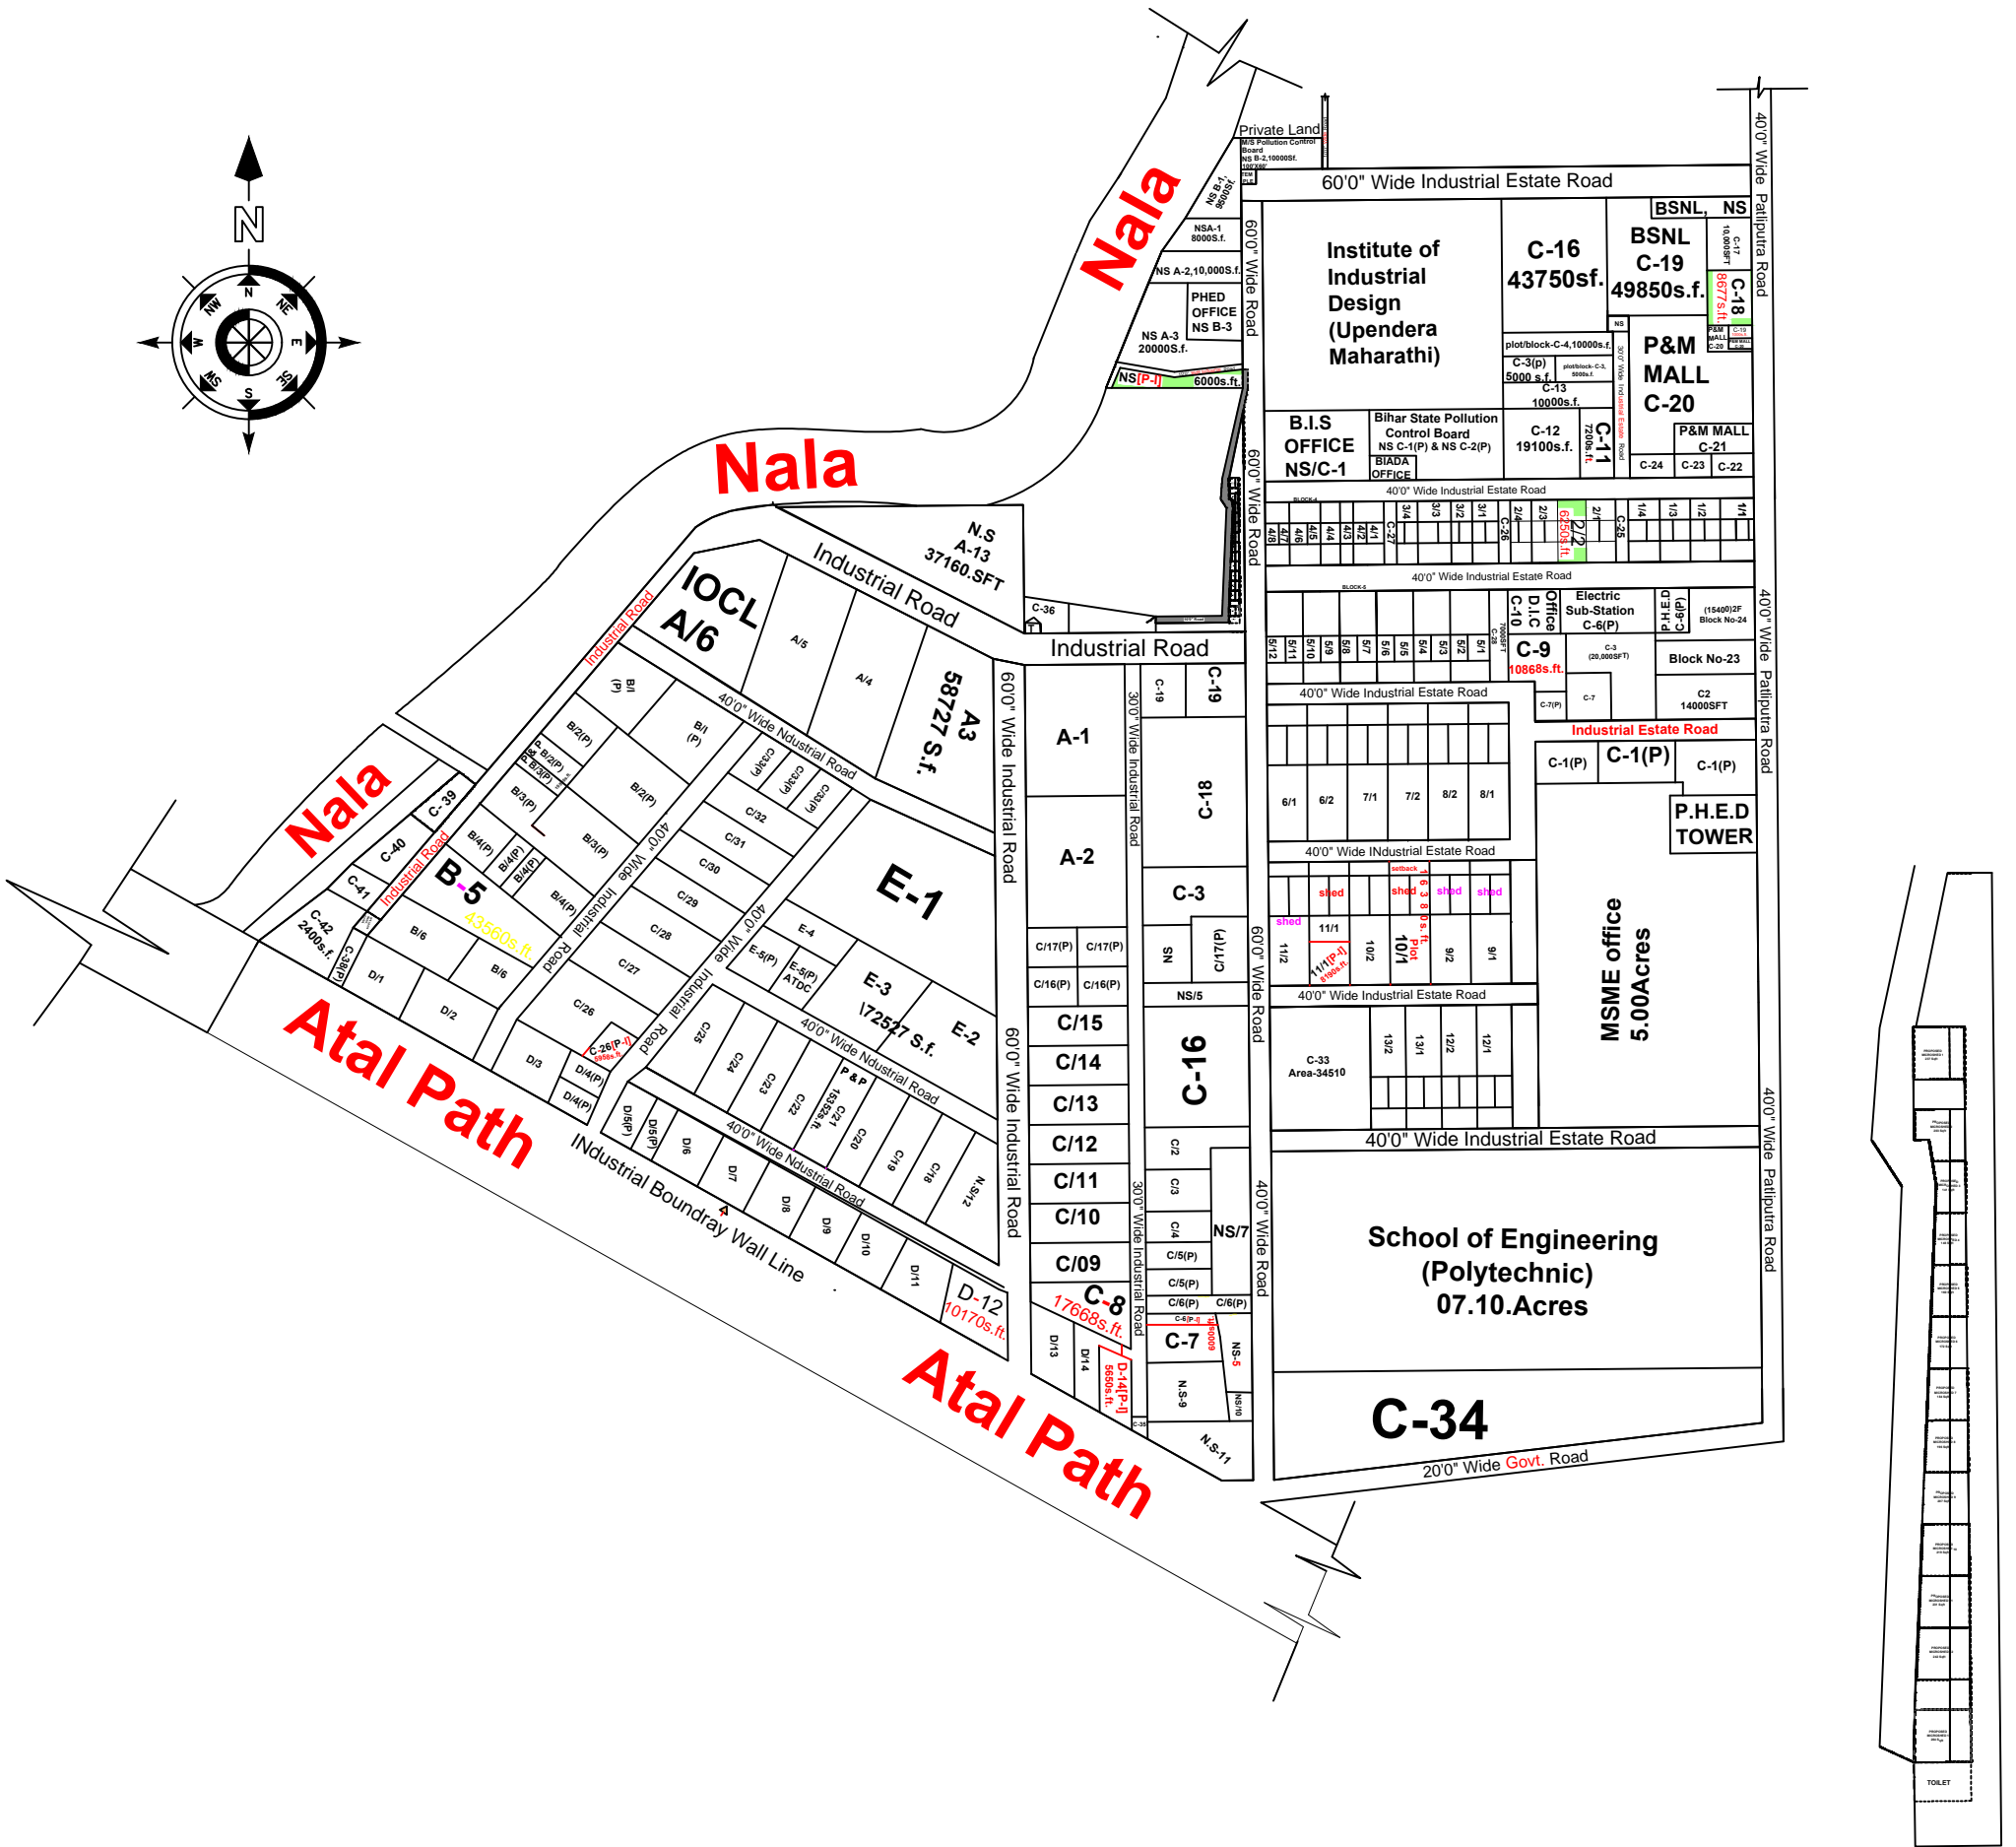

# INDUSTRIAL AREA PATLIPUTRA, PATNA

**Total Area- 104.14 Acre**

PRODUCED BY AN AUTODESK EDUCATIONAL PRODUCT

PRODUCED BY AN AUTODESK EDUCATIONAL PRODUCT

Amin Patna	Draftsman	Asstt. Area Manager I.A. Patliputra	D.G.M Patna Cluster