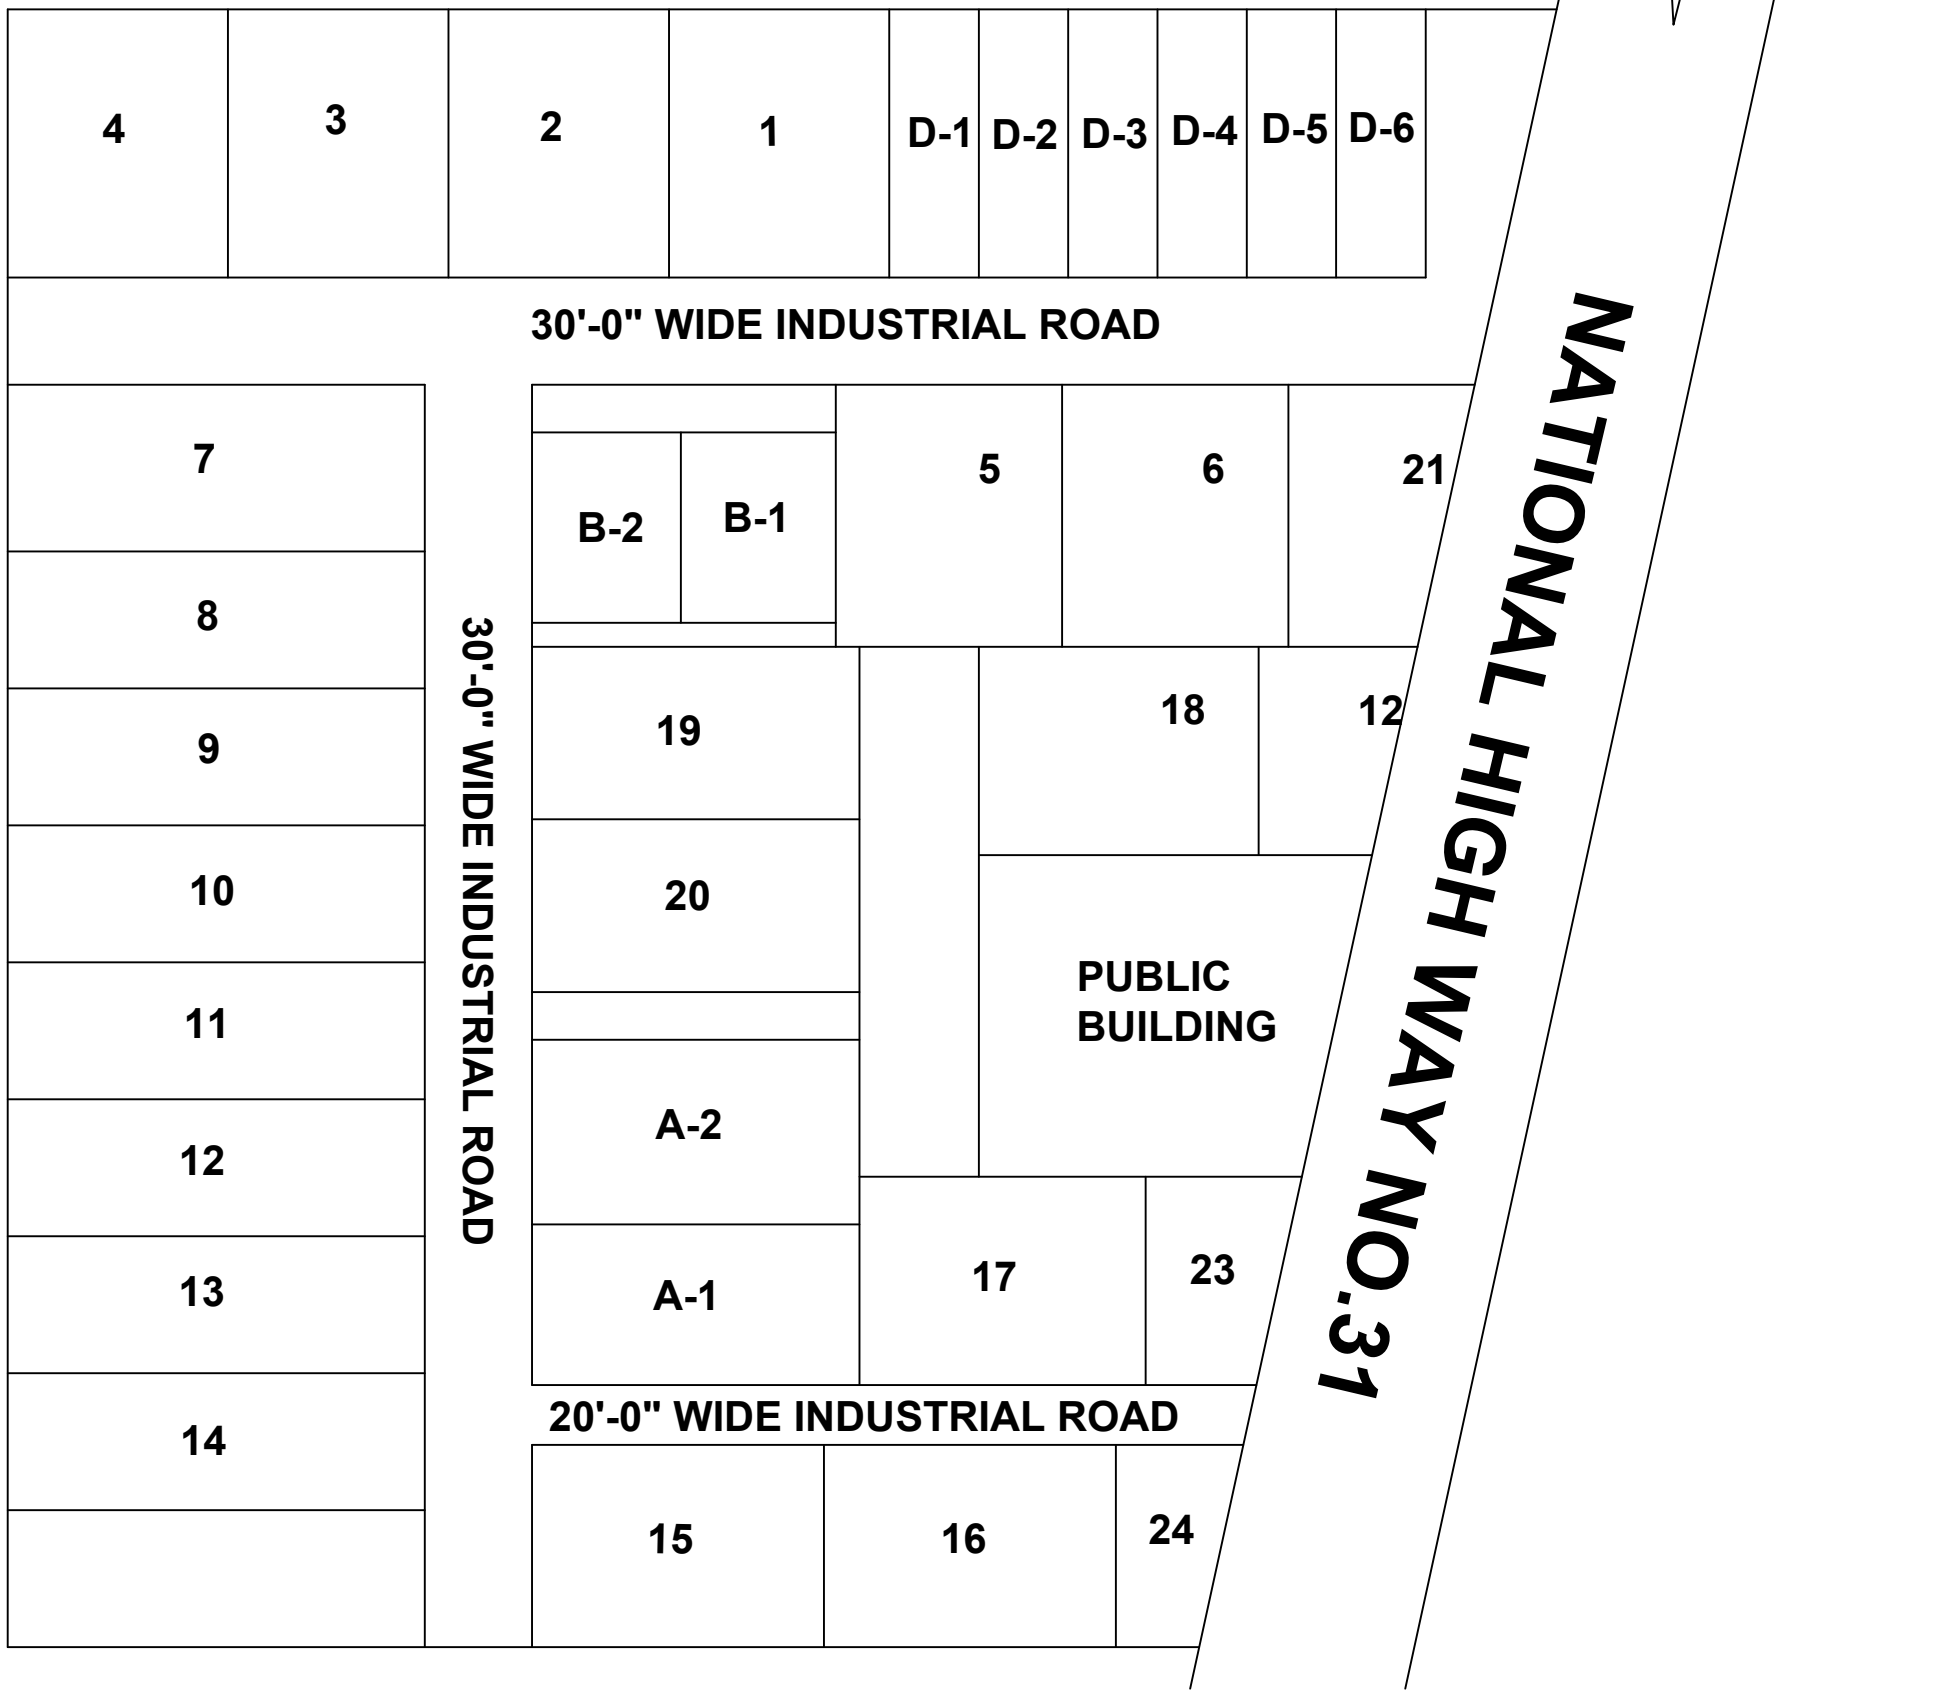

INDUSTRIAL AREA KHAGARA, KISHANGANJ

Total Area- 4.00 Acre

			
Amin Bhagalpur	Draftsman	Asstt. Area Manager I.A. Khagara	D.G.M Purnia Cluster