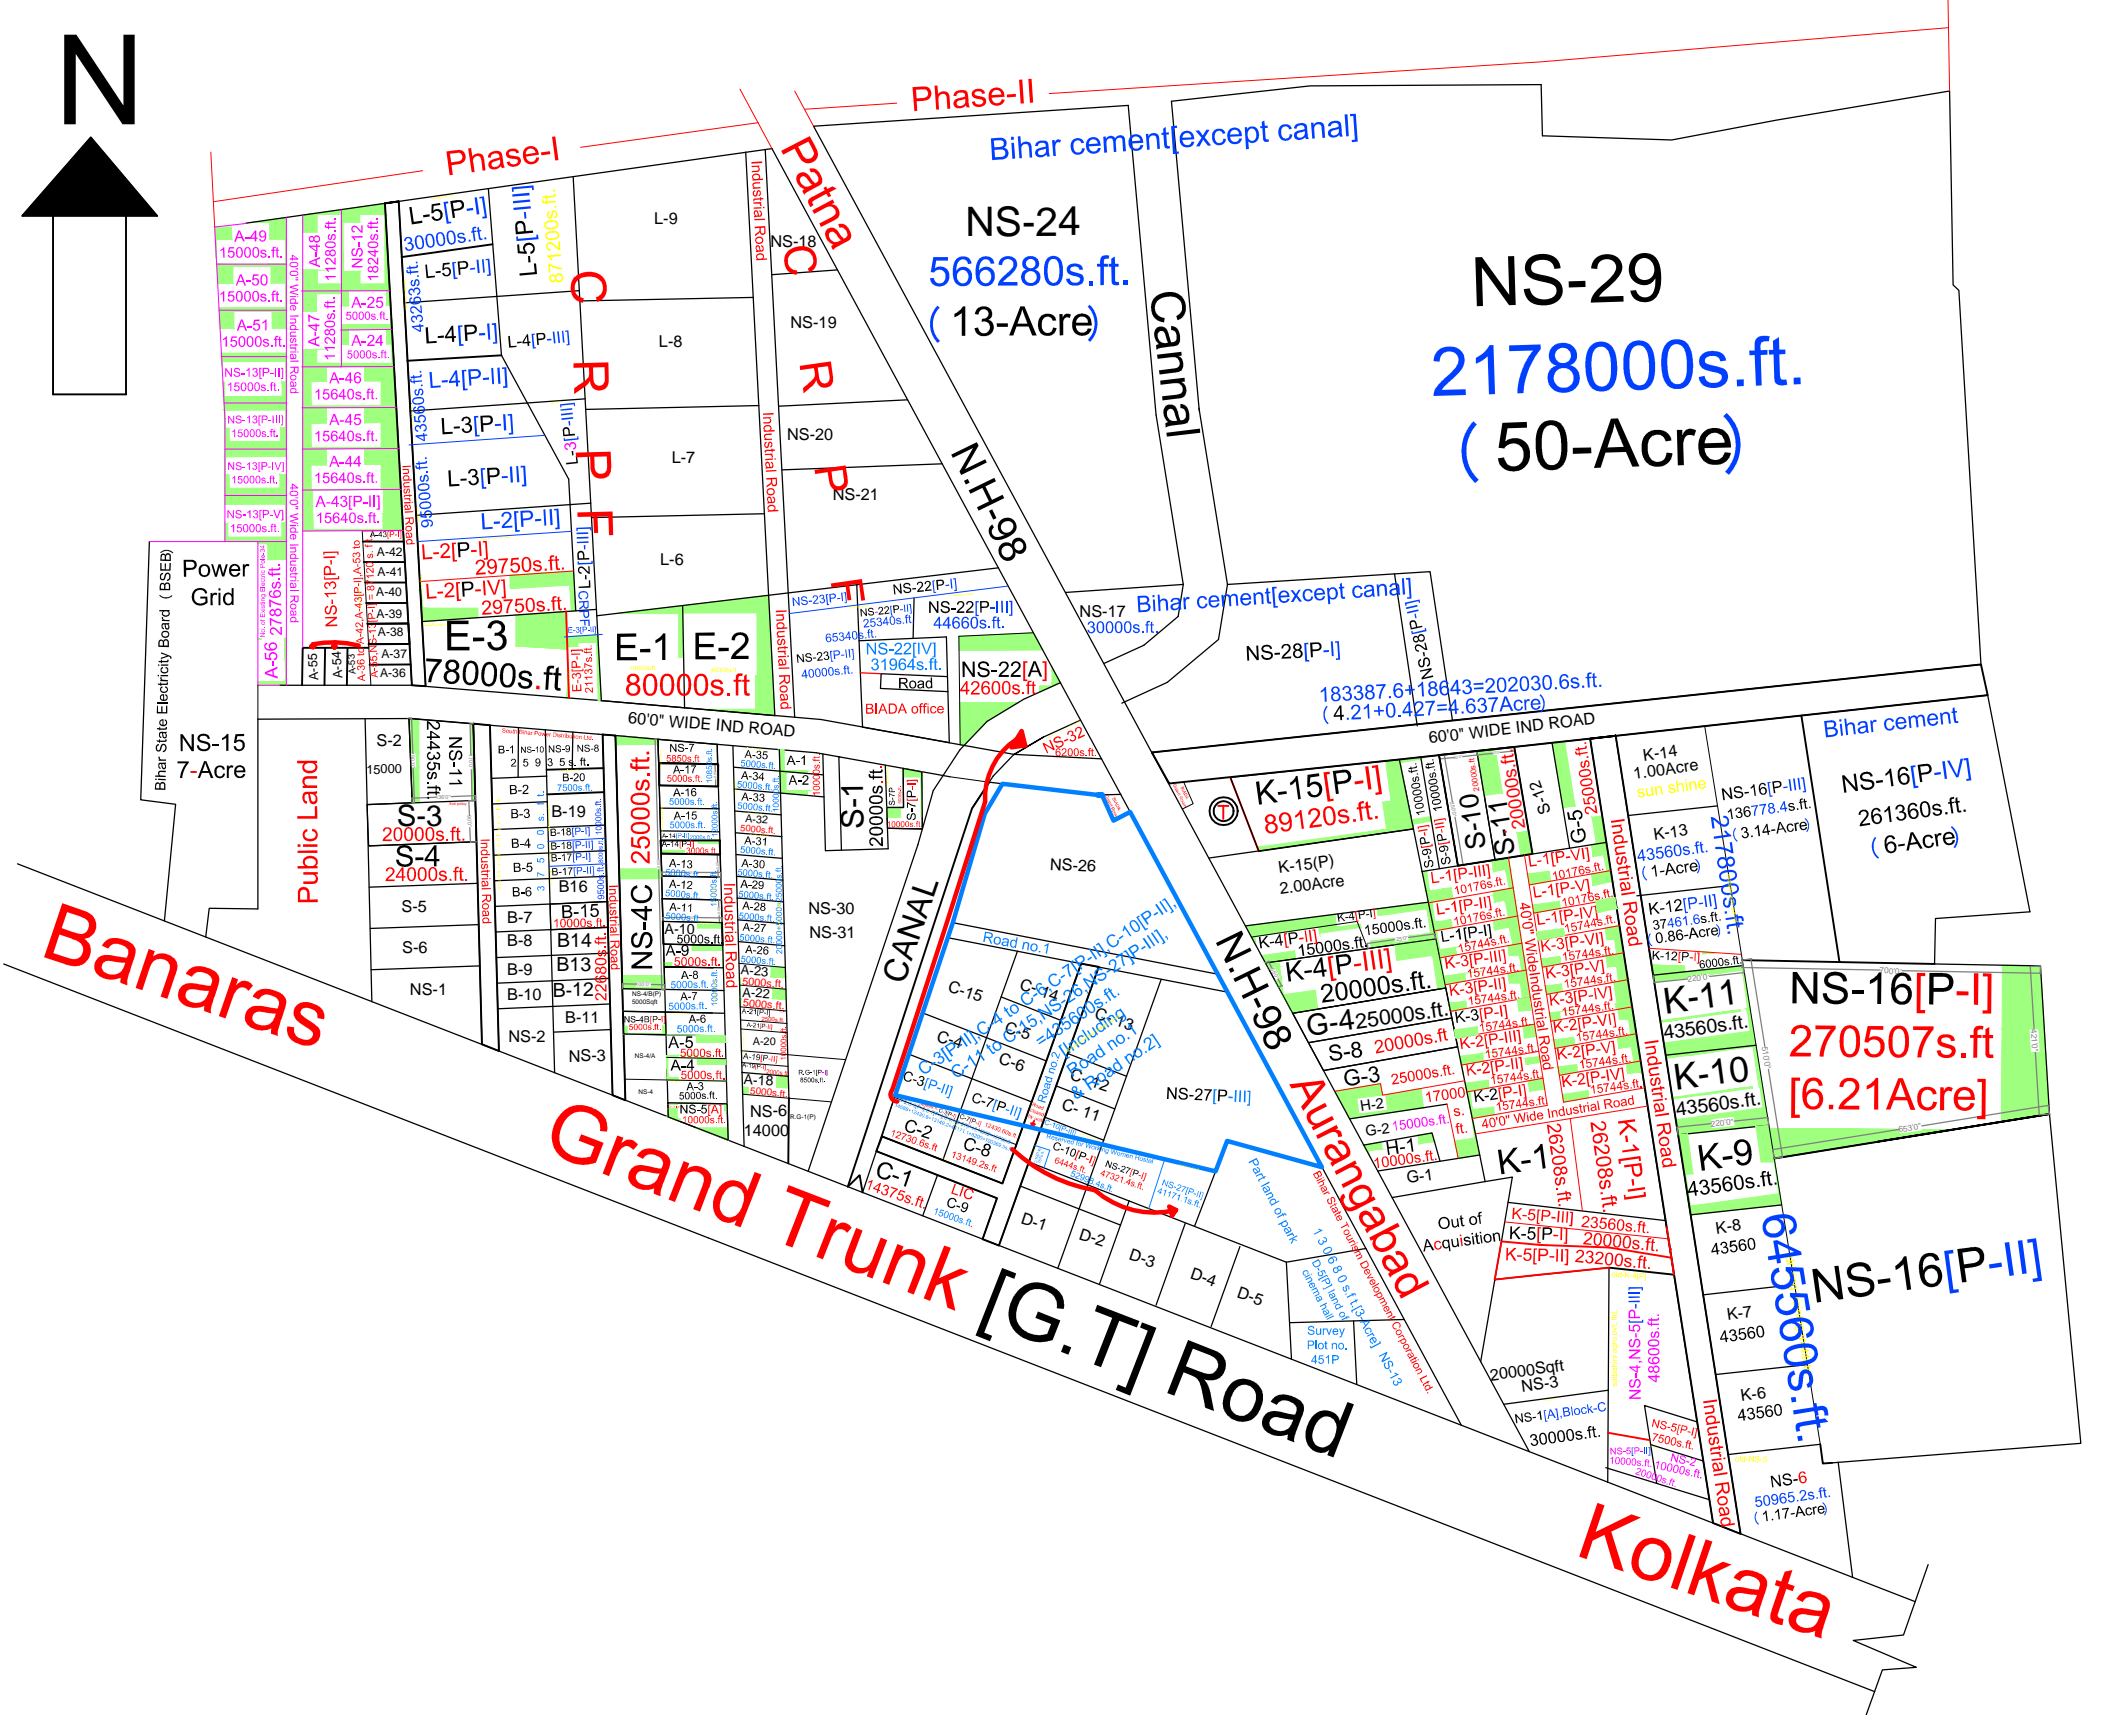

INDUSTRIAL GROWTH CENTRE, AURANGABAD

Total Area- 233.62 Acre

Note- Probably by mistake or due to some other reasons single plot no. A-52 not mentioned by the Gaya cluster at the time of re-plotting at extremely North-West corner dated-06.05.2024.