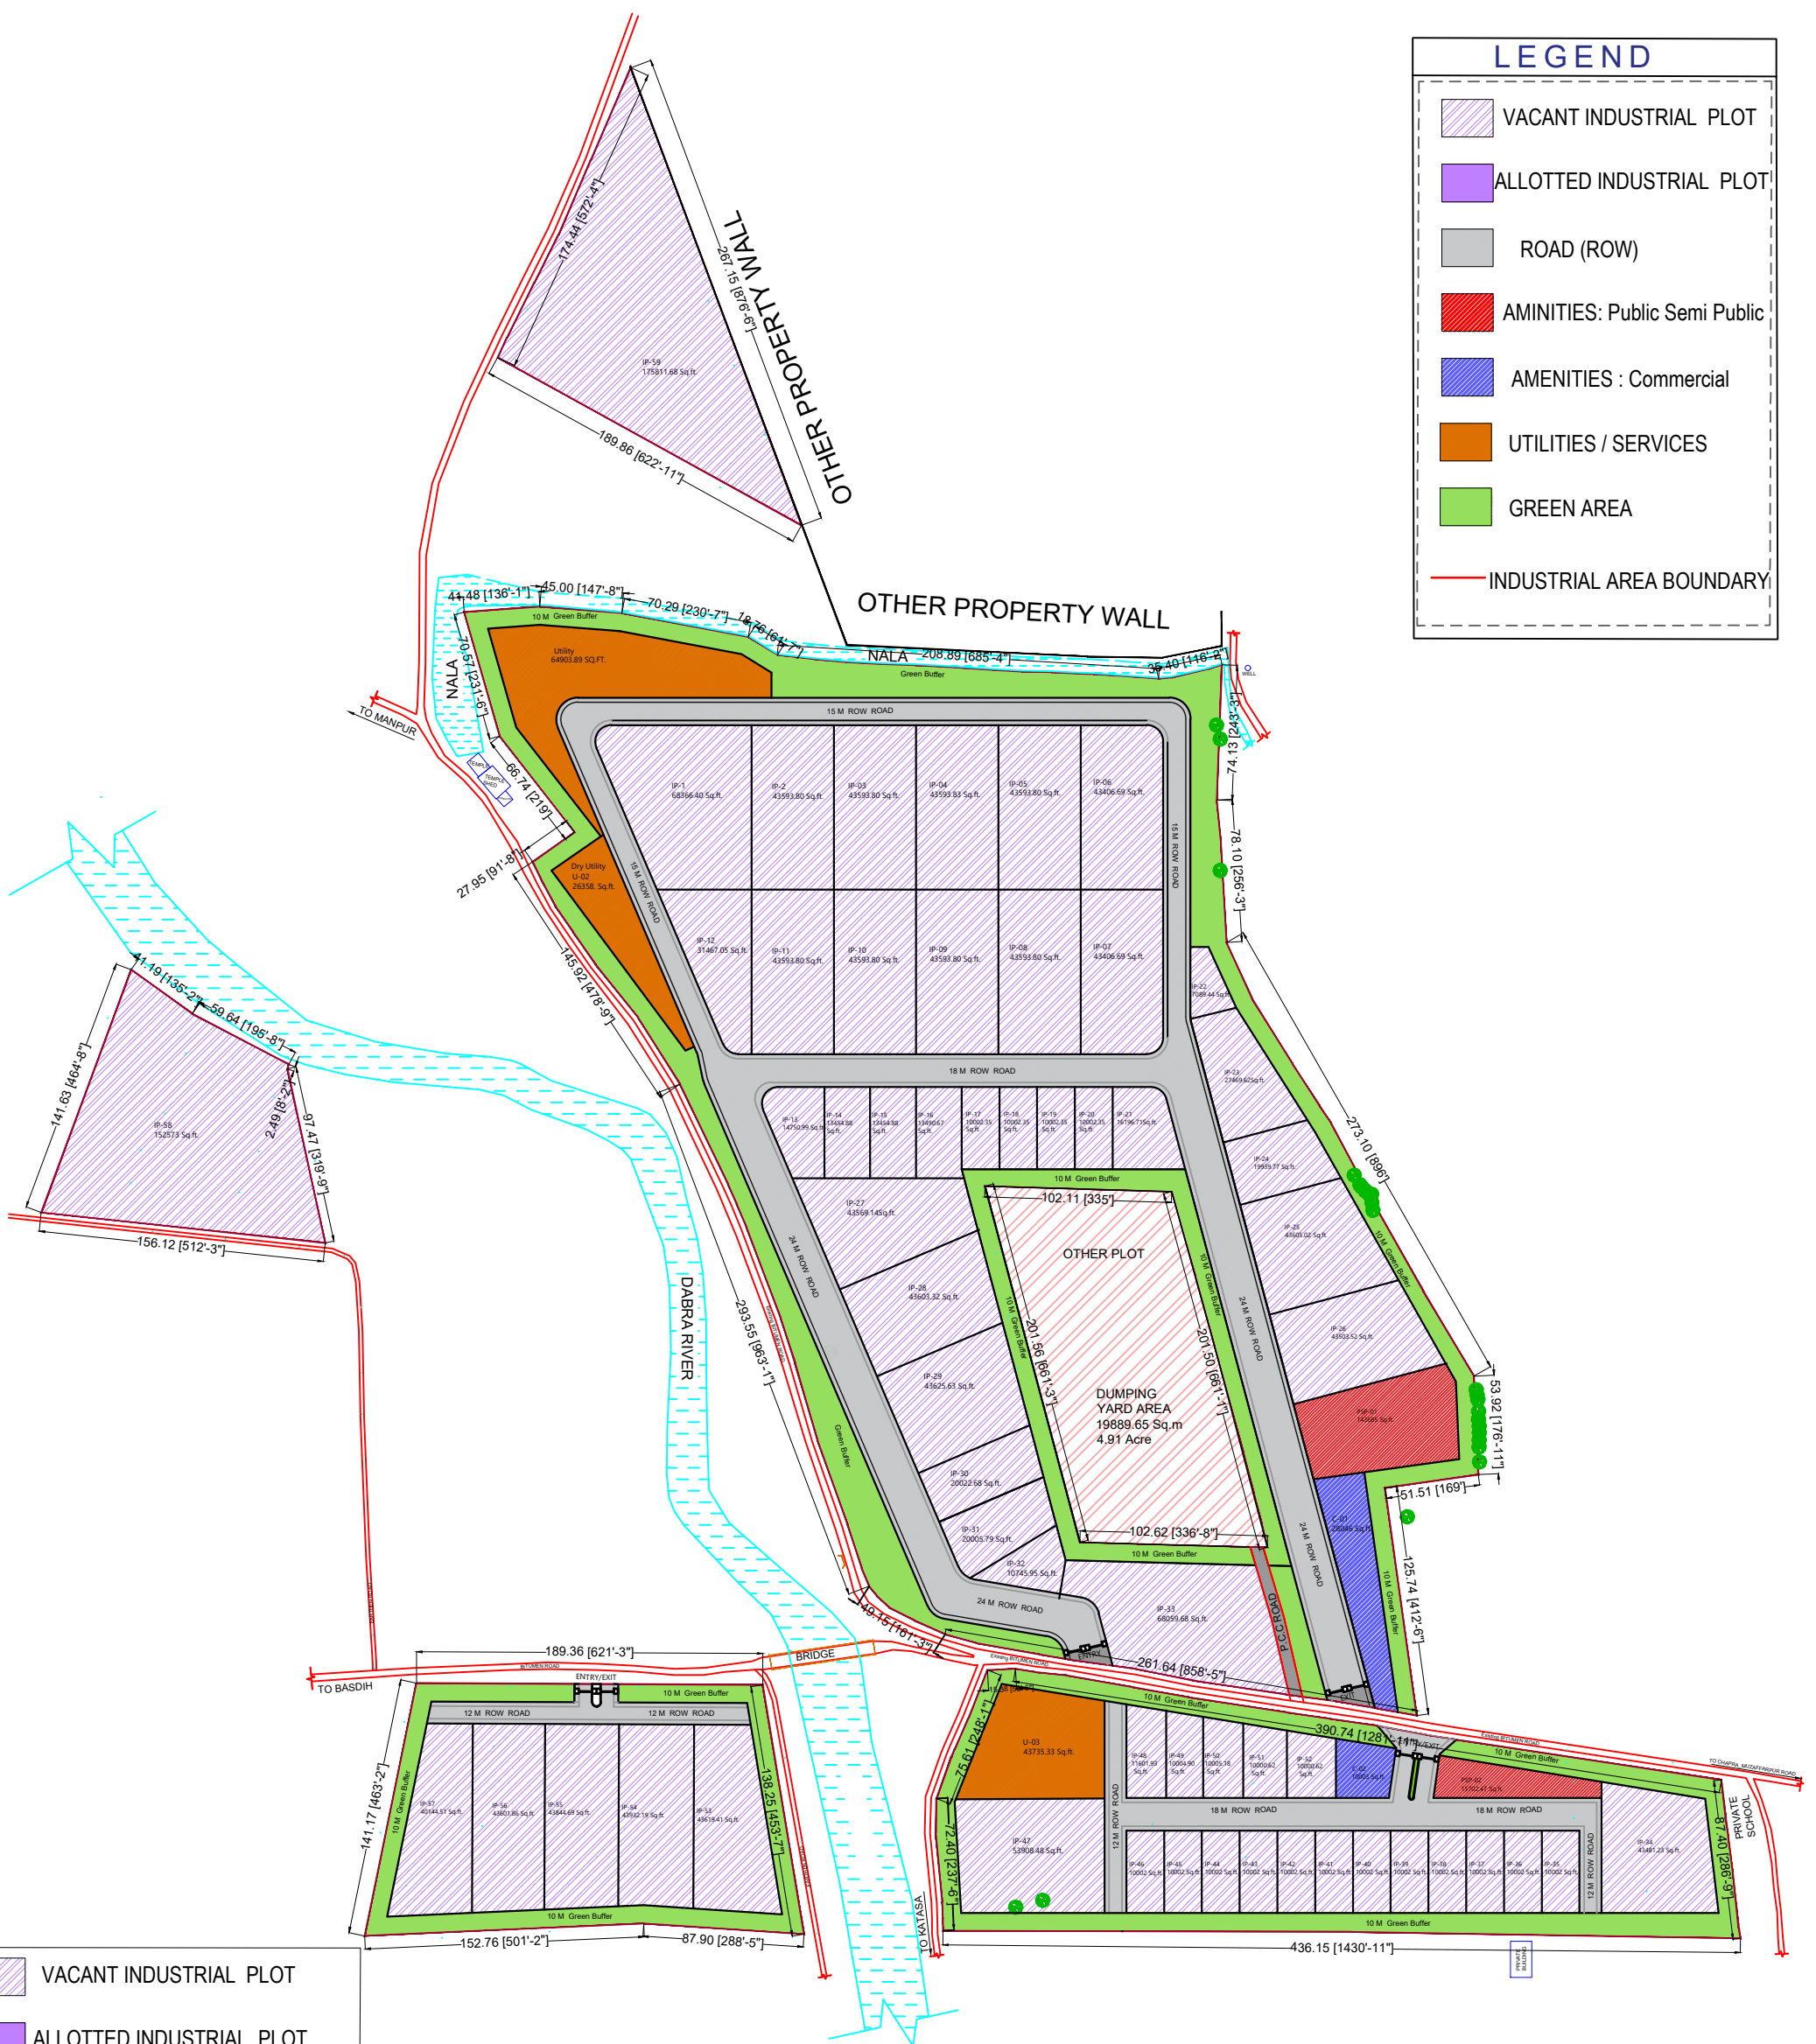

INDUSTRIAL AREA AMNAUR(ARNA),SARAN

Master Plan Area: 70.05 Acre

LEGEND

- VACANT INDUSTRIAL PLOT
- ALLOTTED INDUSTRIAL PLOT
- ROAD (ROW)
- AMINITIES: Public Semi Public
- AMENITIES : Commercial
- UTILITIES / SERVICES
- GREEN AREA
- INDUSTRIAL AREA BOUNDARY

VACANT INDUSTRIAL PLOT

ALLOTTED INDUSTRIAL PLOT

Note:

- All dimensions are in Meters
- ROW includes Carriage way, Pedestrian, street lights, Plantation, drainage etc .

 BIHAR INDUSTRIAL AREA DEVELOPMENT AUTHORITY	AMIN	AREA MANAGER	DGM	Industrial Area Amnaur(Arna),Saran Master Plan Layout	
	Hajipur, Cluster	Hajipur, Cluster	Hajipur, Cluster	Master Plan Area: 70.05 Acre	