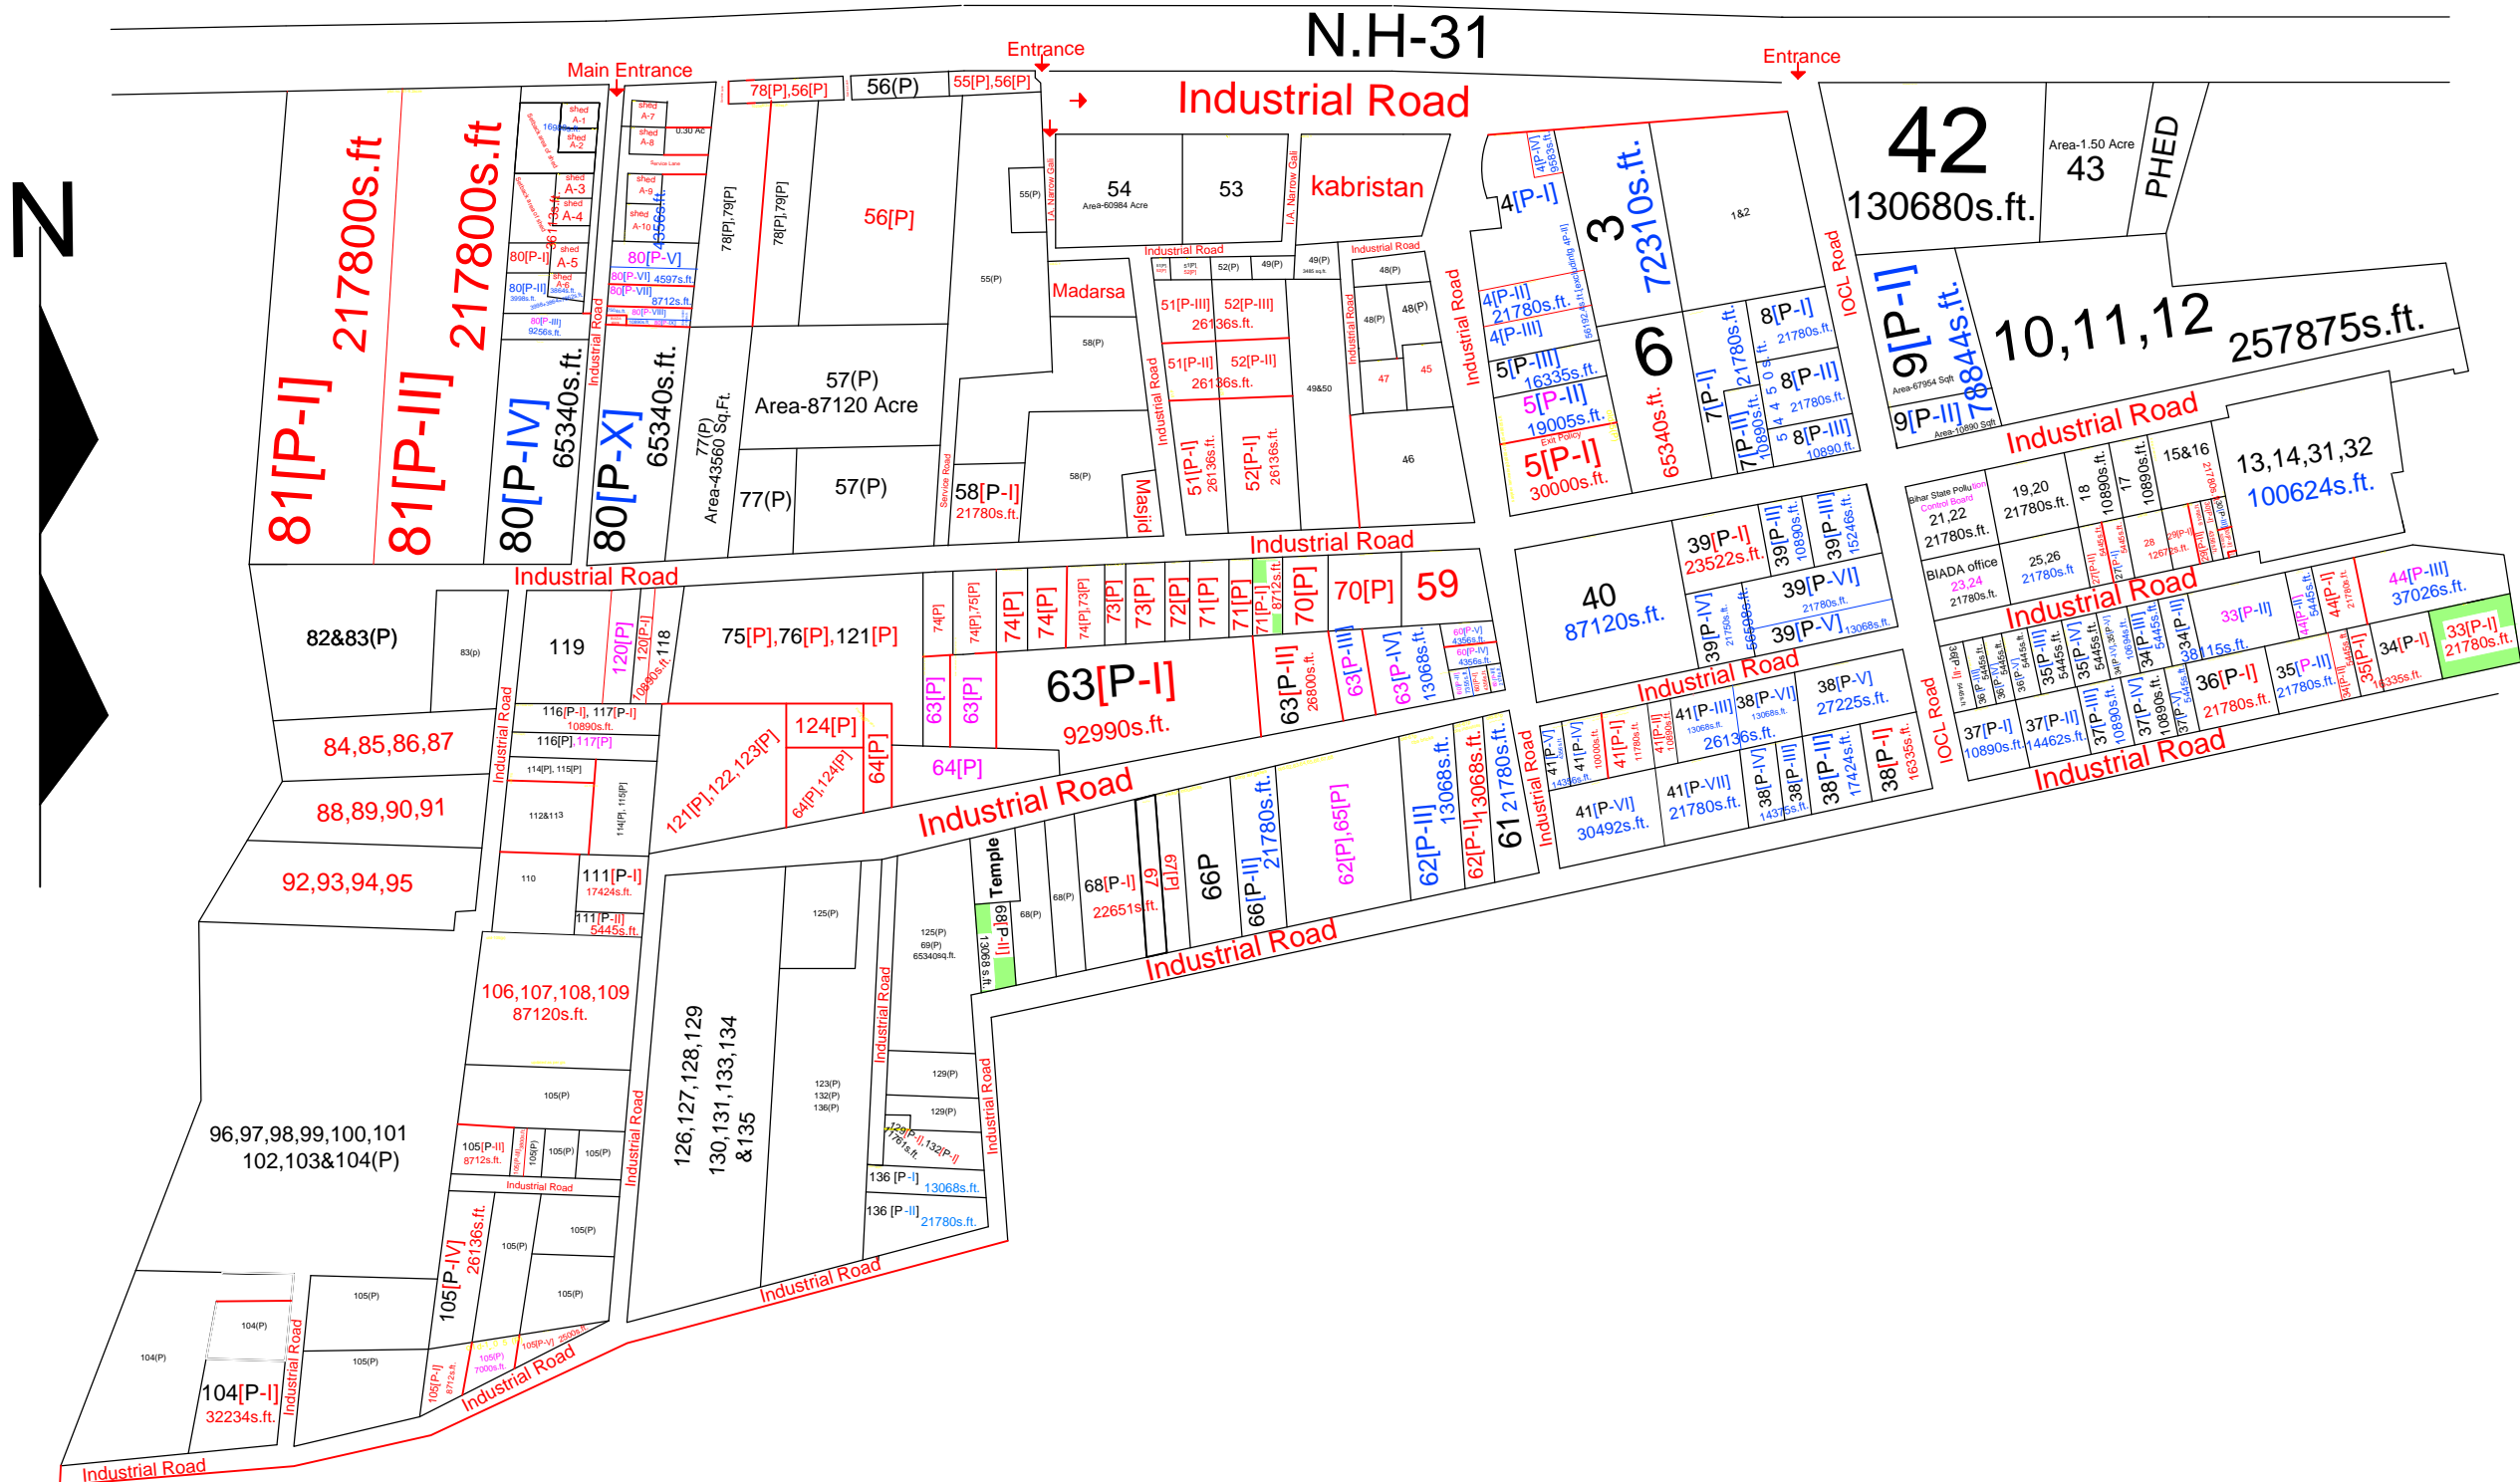

INDUSTRIAL AREA BARAUNI, BEGUSARI

Total Area- 193.67 Acre

Amin Muzaffarpur	Draftsman	Asstt. Area manager I.A. Barauni	D.G.M Begusarai Cluster