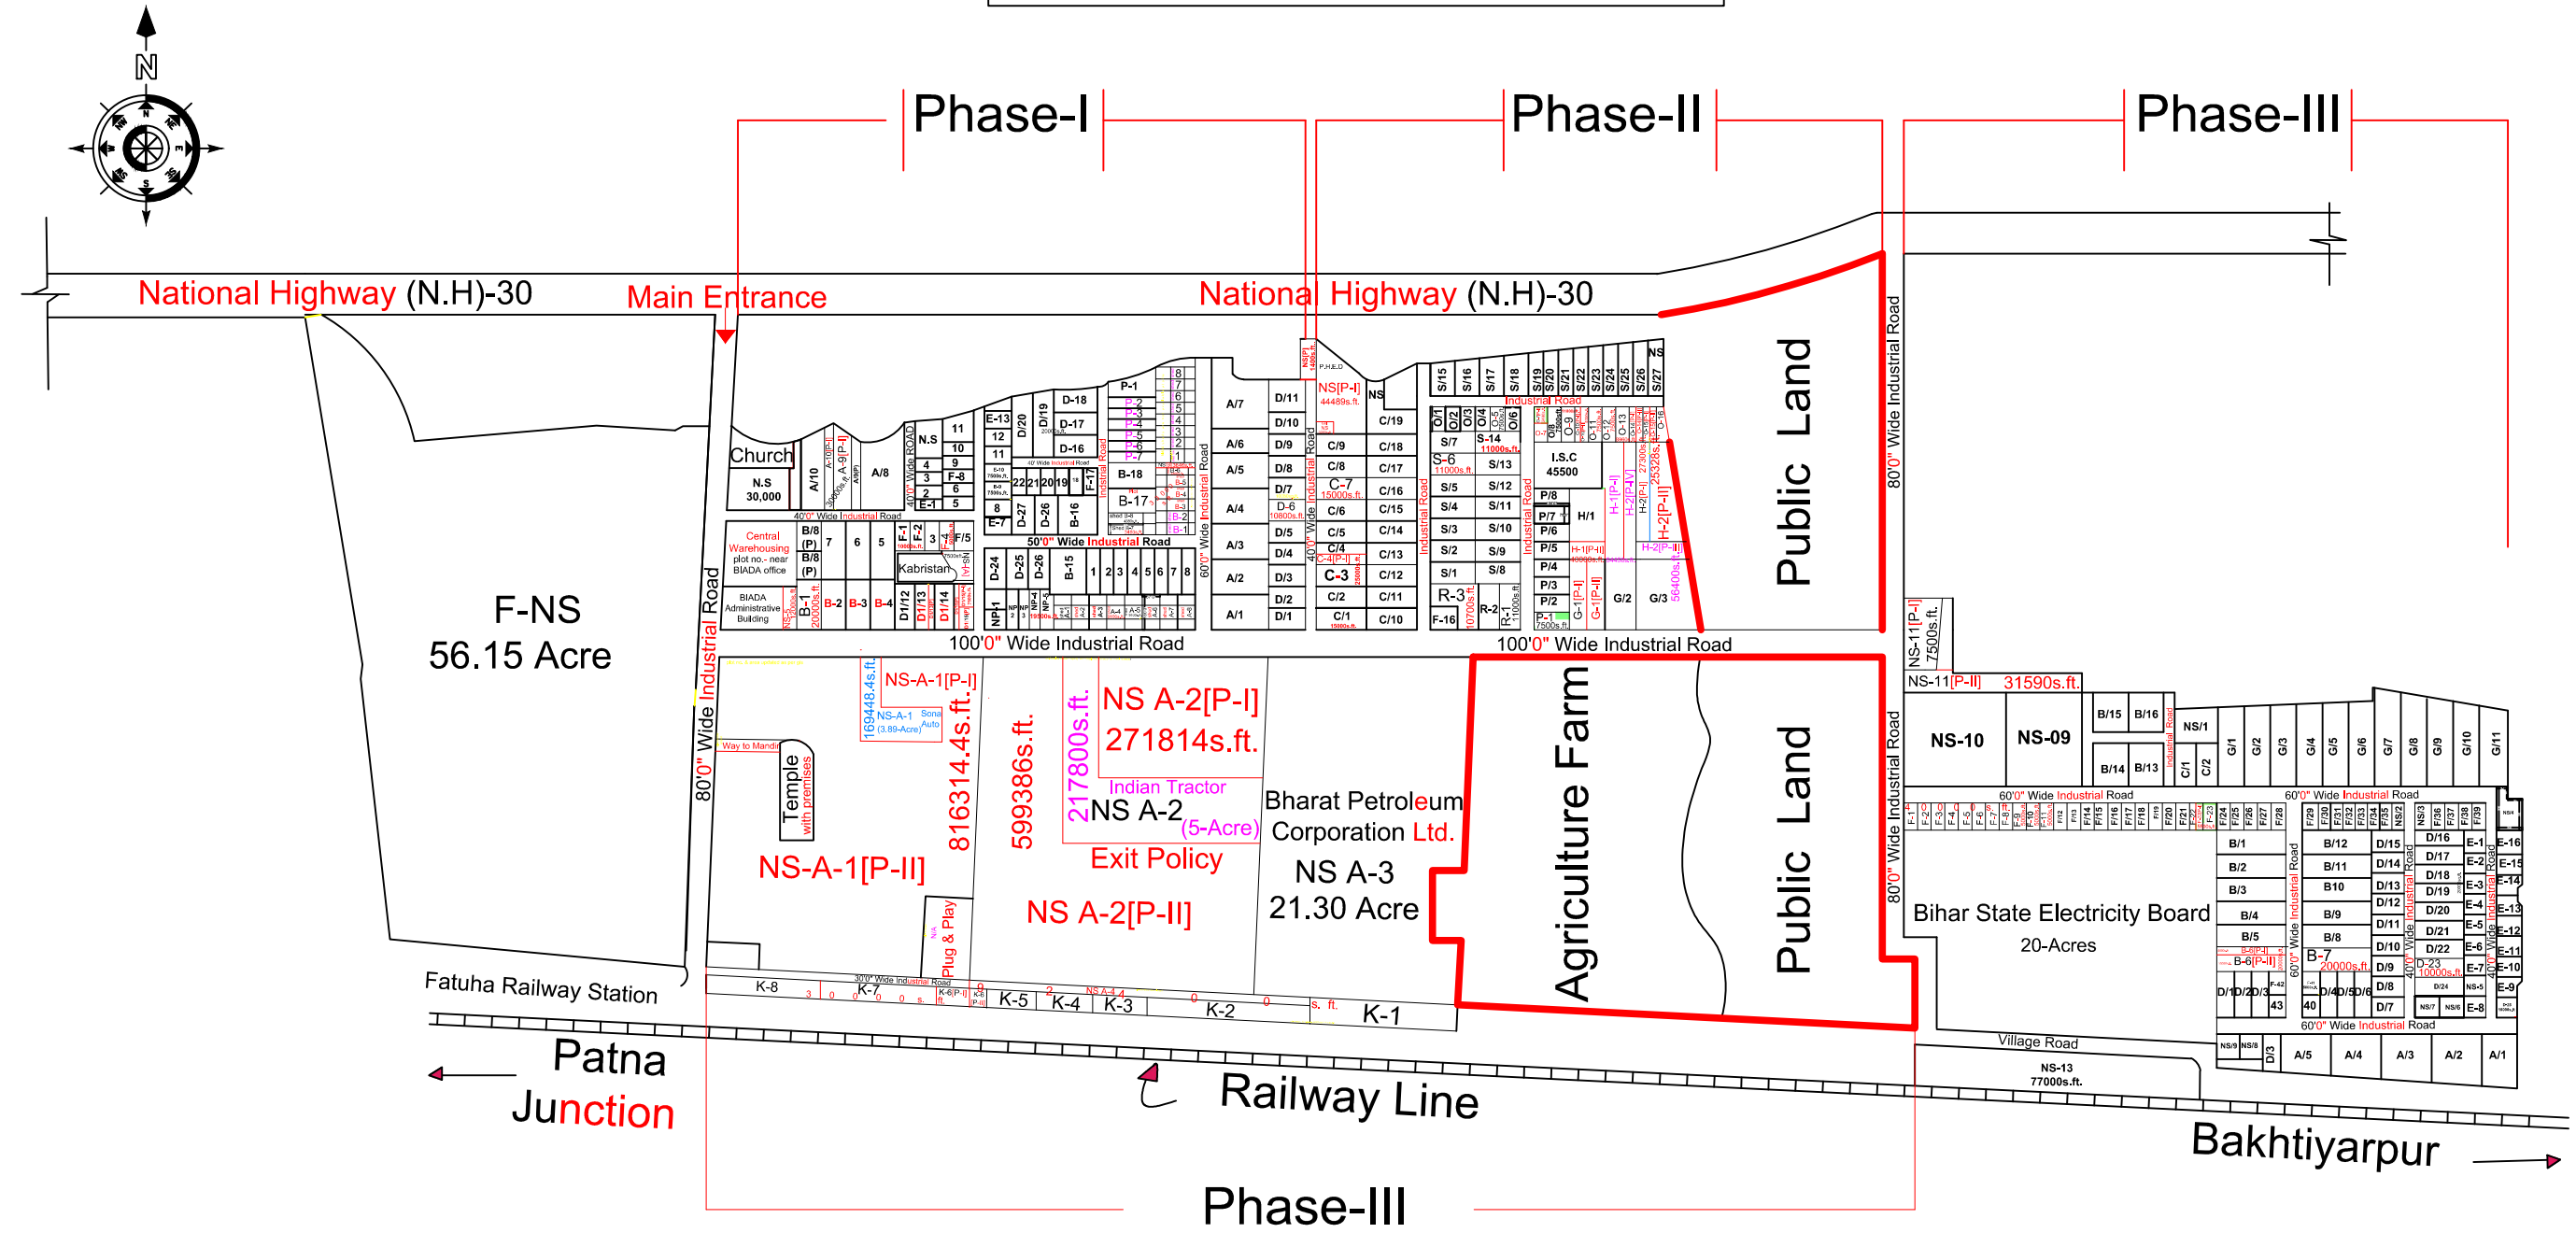

INDUSTRIAL AREA FATUHA, PATNA

Total Area- 356.02 Acre

Amin Patna	Draftsman	Asstt. Area Manager I.A. Fatuha	D.G.M Patna Cluster