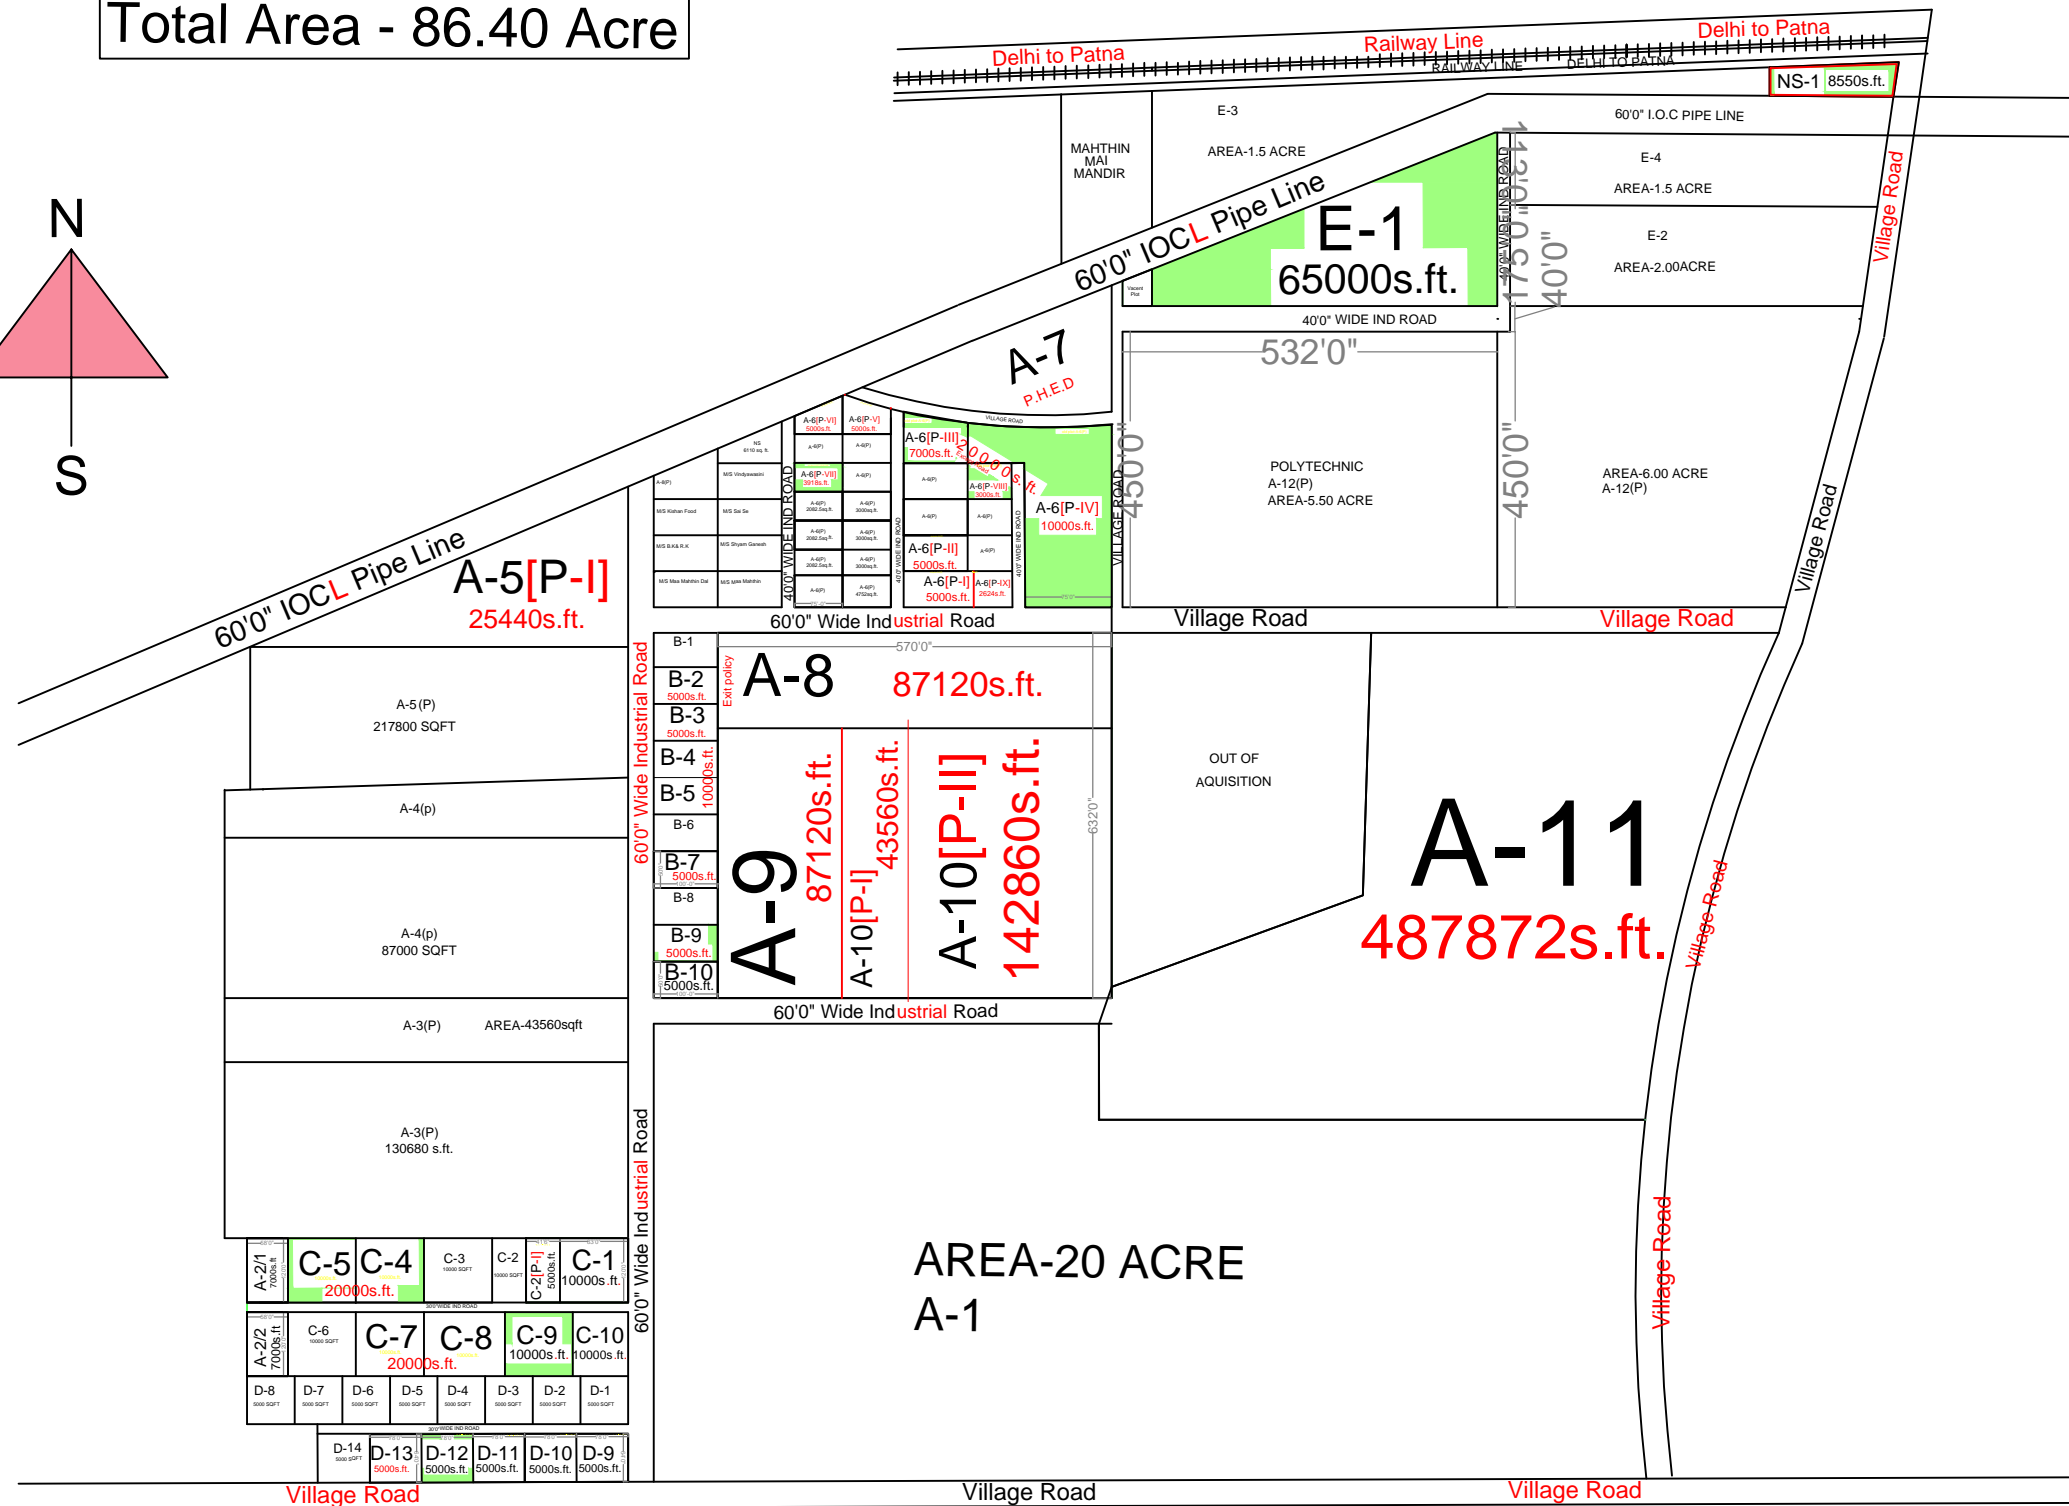

# INDUSTRIAL AREA BIHIYA, BHOJPUR

Total Area - 86.40 Acre

Amin Bihta	Draftsman	Asstt. Area Manager I.A. Bihiya	D.G.M Bihta Cluster