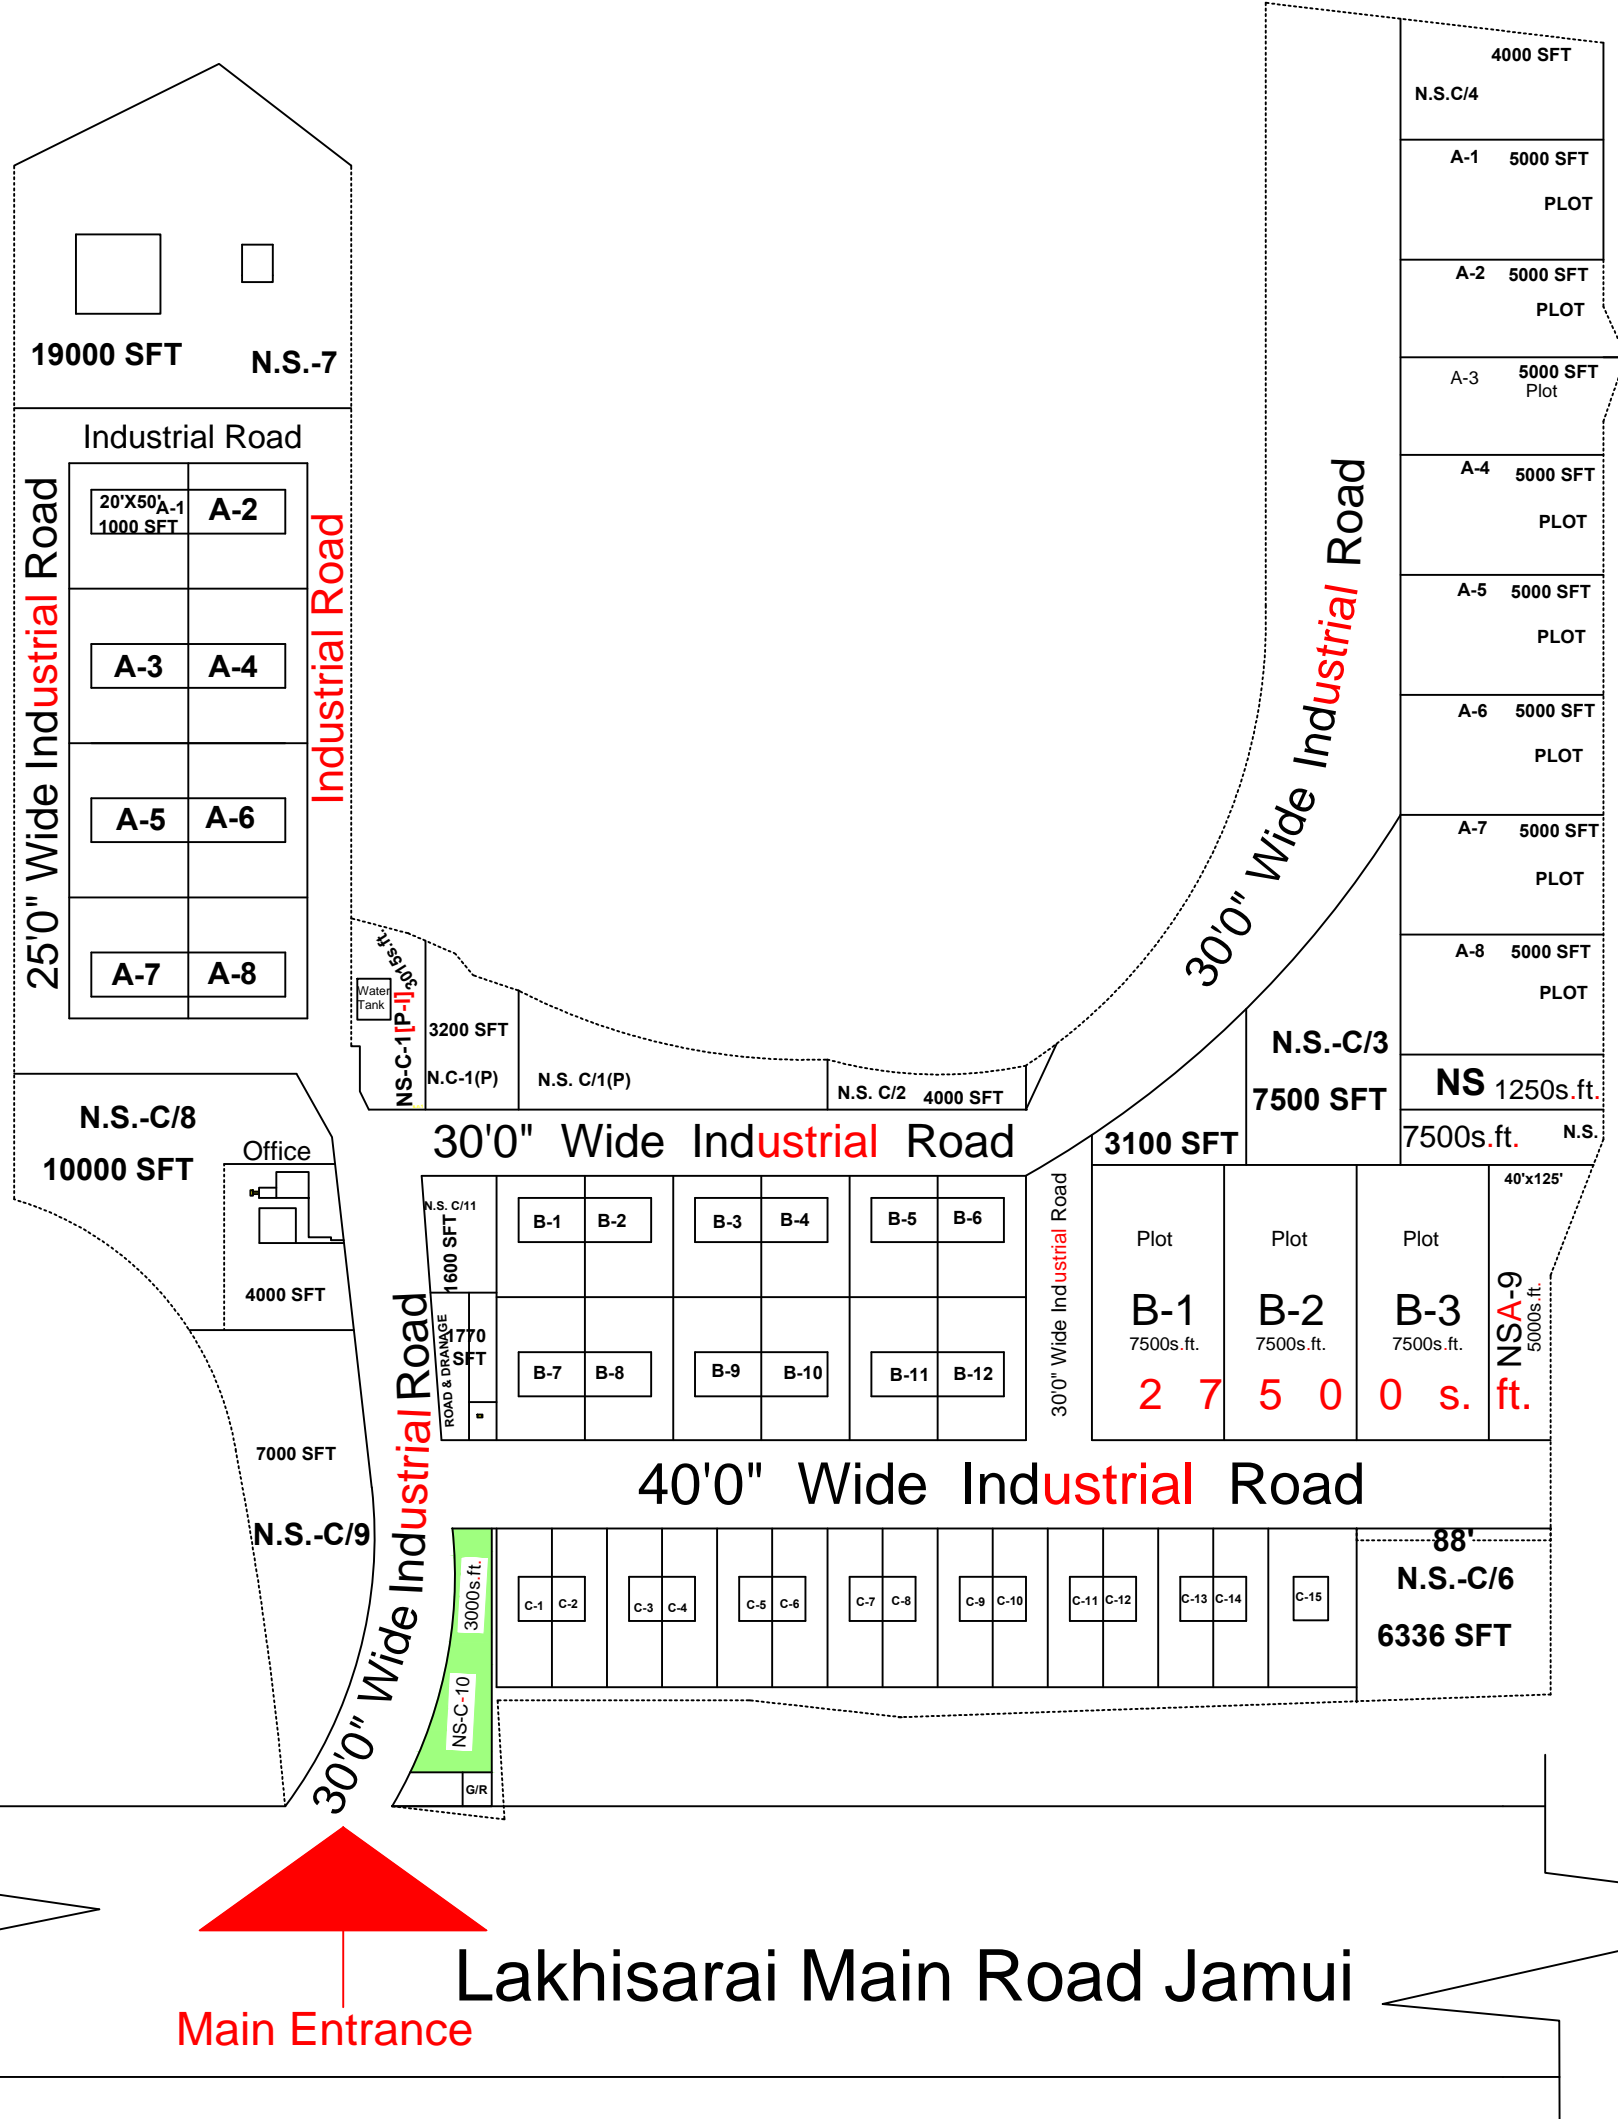

INDUSTRIAL ESTATE LAKHISARAI

Total Area- 8.00 Acre

Amin Bhagalpur	Draftsman	Asstt. Area Manager I.E. Lakhisarai	D.G.M Bhagalpur Cluster
-------------------	-----------	--	----------------------------